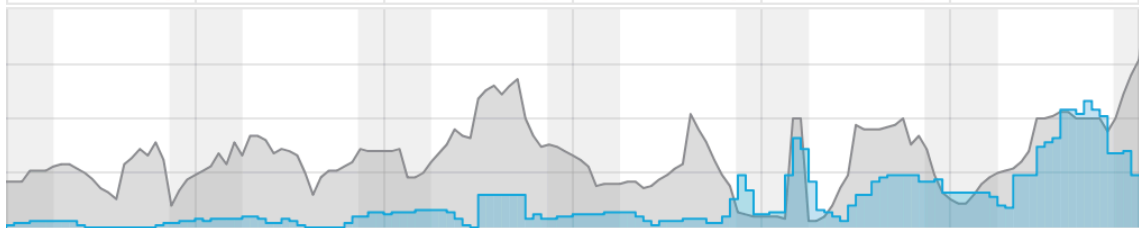

Flown: 0% (0/106)  
 Green: 0% (0/106)  
 Yellow: 0% (0/106)  
 Red: 0% (0/106)

**GRSM\_P2**

1	2	3	4	5	6	7	8	9	10	11	12	13	14	15	16	17	18	19	20
21	22	23	24	25	26	27	28	29	30	31	32	33	34	35	36	37	38	39	40

41	42	43	44	45	46	47	48	49	50	51	52	53	54	55	56	57	58	59	60
61	62	63	64	65	66	67	68												

Flown: 0% (0/68)  
 Green: 0% (0/68)  
 Yellow: 0% (0/68)  
 Red: 0% (0/68)

**MLBS**

1	2	3	4	5	6	7	8	9	10	11	12	13	14	15	16	17	18	19	20
21	22	23	24	25	26	27	28	29	30	31	32	33	34						

Flown: 0% (0/34)  
 Green: 0% (0/34)  
 Yellow: 0% (0/34)  
 Red: 0% (0/34)

**ORNL**

1	2	3	4	5	6	7	8	9	10	11	12	13	14	15	16	17	18	19	20
21	22	23	24	25	26	27	28	29	30	31	32	33	34	35	36	37	38	39	40
41	42	43	44	45	46	47	48	49	50	51	52	53	54	55	56	57	58	59	60
61																			

Flown: 100% (61/61)  
 Green: 25% (15/61)  
 Yellow: 61% (37/61)  
 Red: 18% (11/61)

**Weather Forecast**

Pembroke, VA (MLBS)

Fri 6/15	Sat 6/16	Sun 6/17	Mon 6/18	Tue 6/19	Wed 6/20
82°   60° F	84°   63° F	88°   66° F	89°   68° F	88°   68° F	85°   66° F
					
Mostly Sunny	Mostly Sunny	Partly Cloudy	Mostly Sunny	Mostly Sunny	Scattered Thunderstorms
0 in	0 in	0 in	0.03 in	0 in	0.33 in