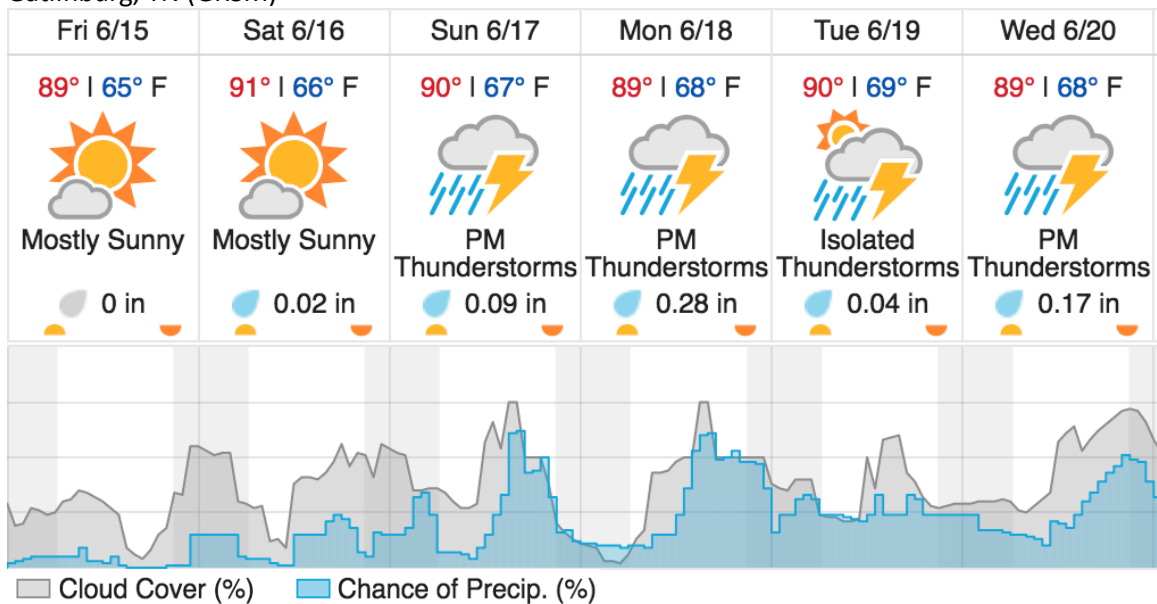

Gatlinburg, TN (GRSM)

Flight Collection Plan for 15 June 2018

Flyority 1:

Collection Area: Mountain Lake Biological Station (MLBS)

Flight Plan Name: D07_MLBS_R1_P1_v6_Q780

On-station Time: 1340 UTC / 0940 L

Flyority 2:

Collection Area: Great Smoky Mountains National Park – Priority 1 Flight Box (GRSM_P1)

Flight Plan Name: D07_GRSM_R2_P1_v2_Q780

On-station Time: 1350 UTC / 0950 L

Flyority 3:

Collection Area: Great Smoky Mountains National Park – Priority 2 Flight Box (GRSM_P2)

Flight Plan Name: D07_GRSM_R2_P2_v2_east_Q780 / D07_GRSM_R2_P2_v2_west_Q780

On-station Time: 1350 UTC / 0950 L

Flyority 4:

Collection Area: Oak Ridge National Laboratory (ORNL)

Flight Plan Name: D07_ORNL_C1_P1_v10_east_Q780 / D07_ORNL_C1_P1_v10_west_Q780

On-station Time: 1400 UTC / 1000 L

Crew: Abe Morrison (Lidar), Mitch Haynes (NIS), Ivana Vu (Ground)