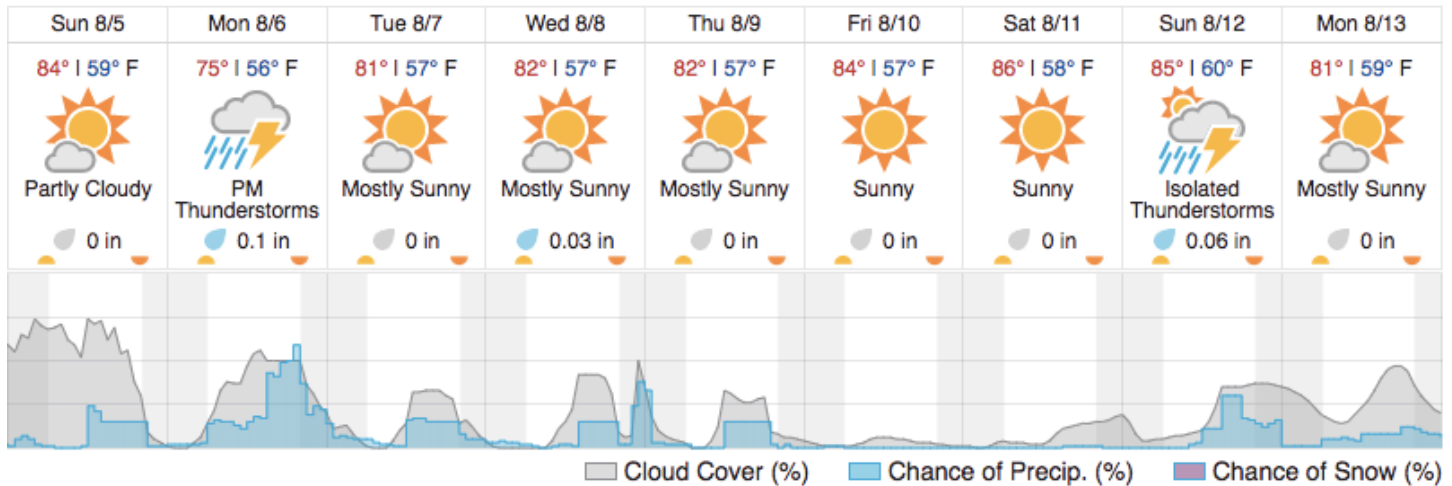

Weather Forecast

Flight Collection Plan for 05 Aug 2018

Flyority 1 (Flight Priority 1):

Collection Area: Table Mountain Radiometric Calibration

Flight Plan Name: D10_R10C_Rad_Cal_TBMT_v1_Q780

On-Station Time: 15:59 UTC / 0959 L

Flyority 2 (Flight Priority 2): ***Lines 2-30***

Collection Area: Niwot Ridge Mountain Research Station (NIWO)

Flight Plan Name: D13_NIWO_C1_P1_v5_Q780

On-Station Time: 15:33 UTC / 0933 L

Flyority 3 (Flight Priority 3):

Collection Area: Rocky Mountain National Park (RMNP)

Flight Plan Name: D10_RMNP_R2_P1_v2_Q780

On-Station Time: 15:33 UTC / 0933 L

Flyority 4 (Flight Priority 4):

Collection Area: Sterling Agricultural Site (STER)

Flight Plan Name: D10_STER_R1_P1_v3_Q780

On-Station Time: 15:25 UTC / 0925 L

Flyority 5 (Flight Priority 5):

Collection Area: West St. Louis Creek (WLOU)

Flight Plan Name: D13_WLOU_A1_P1_v1_Q780

On-Station Time: 15:35 UTC / 0935 L

Crew: Robb Walker (Lidar), Cameron Chapman (NIS)