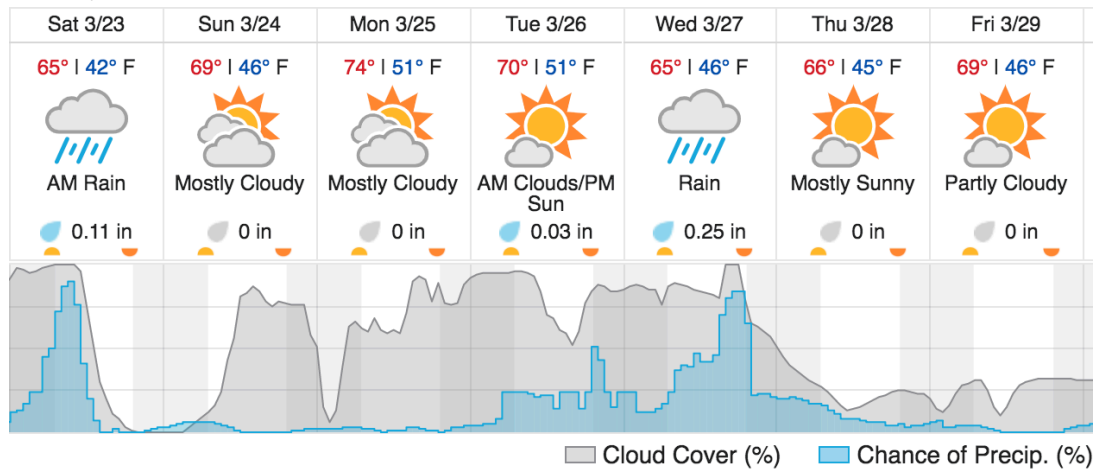

H10B

1	2	3	4
---	---	---	---

Flown: 100% (4/4)
Green: 0% (0/4)
Yellow: 0% (0/4)
Red: 100% (4/4)

O10A

1	2
---	---

Flown: 500% (10/2)
Green: 200% (4/2)
Yellow: 300% (6/2)
Red: 0% (0/2)

R10A

1	2	3	4	5
---	---	---	---	---

Flown: 100% (5/5)
 Green: 100% (5/5)
 Yellow: 0% (0/5)
 Red: 0% (0/5)

R10B

1	2	3	4	5
---	---	---	---	---

Flown: 100% (5/5)
 Green: 100% (5/5)
 Yellow: 0% (0/5)
 Red: 0% (0/5)

W10B

1					2				
---	--	--	--	--	---	--	--	--	--

Flown: 100% (2/2)
 Green: 0% (0/2)
 Yellow: 0% (0/2)
 Red: 100% (2/2)

N10C

1	2	3	4	5	6	7	8	9	10	11	12	13	14
---	---	---	---	---	---	---	---	---	----	----	----	----	----

Flown: 100% (14/14)
 Green: 0% (0/14)
 Yellow: 0% (0/14)
 Red: 100% (14/14)

Weather Forecast

Boulder, CO

Fresno, CA

Flight Collection Plan for 23 March 2019

Transit the plane to Fresno, CA

Crew: Ivana Vu

Flight Collection Plan for 23 March 2018

Flyority 1