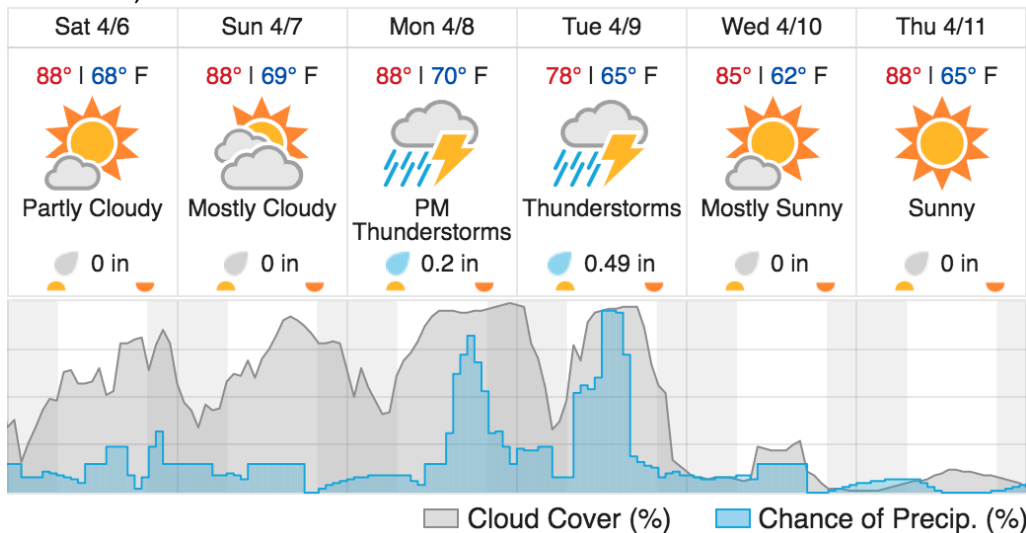

Flown: 0% (0/16)  
Green: 0% (0/16)  
Yellow: 0% (0/16)  
Red: 0% (0/16)

## Pictures

**Above:** View at noon today from University Air Center Webcam at KGNV looking east towards the OSBS flightbox.

**Below:** View at noon today from the AOP Tower Cam on the tower at DSNY.

## Weather Forecast

Gainesville, FL

Kissimmee, FL