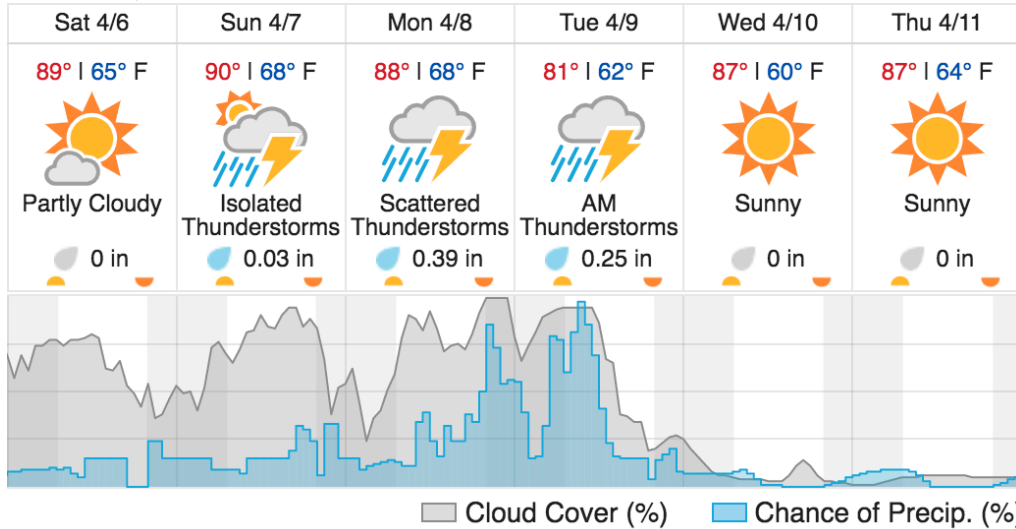

Flown: 0% (0/16)  
Green: 0% (0/16)  
Yellow: 0% (0/16)  
Red: 0% (0/16)

## Pictures

**Above:** View at noon today from University Air Center Webcam at KGNV looking east towards the OSBS flightbox.

**Below:** View at noon today from the AOP Tower Cam on the tower at DSNY.

## Weather Forecast

Gainesville, FL

Kissimmee, FL