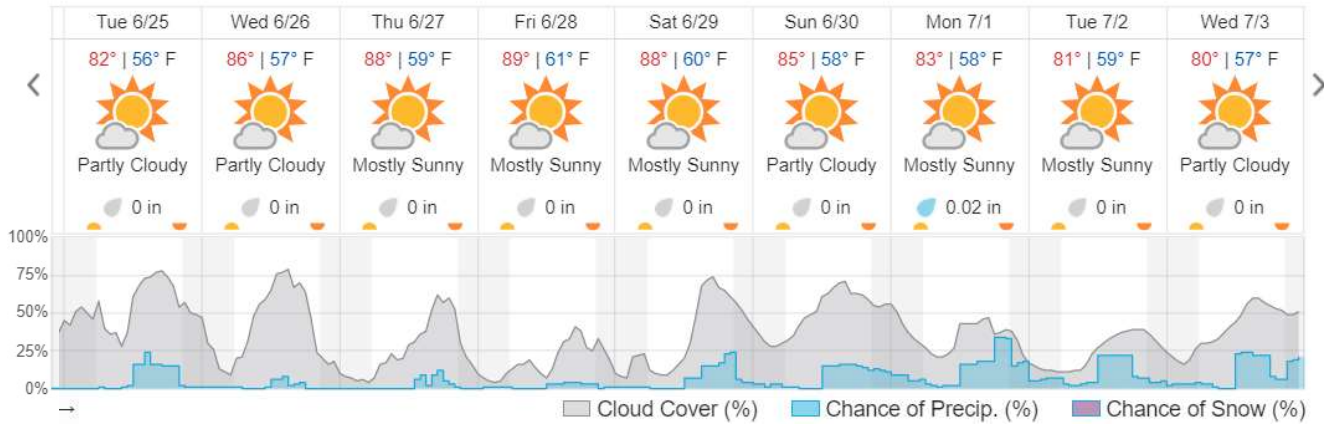

Flight Hours: 6.18
Hours until maintenance: 0

Summary: Completed transit from Rhinelander, WI to Boulder, CO. System was shut down ahead of time. Plan while plane is in Boulder is to take care of scheduled Twin Otter maintenance, install camera, and do a camera calibration flight.

STEI_TREE_P2

27	28	29	30	31	32	33	34	35	36	37	38	39	40	41	42	43	44	45
----	----	----	----	----	----	----	----	----	----	----	----	----	----	----	----	----	----	----

Flown: 100% (19/19)
 Green: 37% (7/19)
 Yellow: 84% (16/19)
 Red: 26% (5/19)

UNDE

1	2	3	4	5	6	7	8	9	10	11	12	13	14	15	16	17	18	19	20	
21	22	23	24	25	26	27	28	29												

Flown: 100% (29/29)

Green: 103% (30/29)

Yellow: 0% (0/29)

Red: 0% (0/29)

Weather Forecast

Boulder, CO