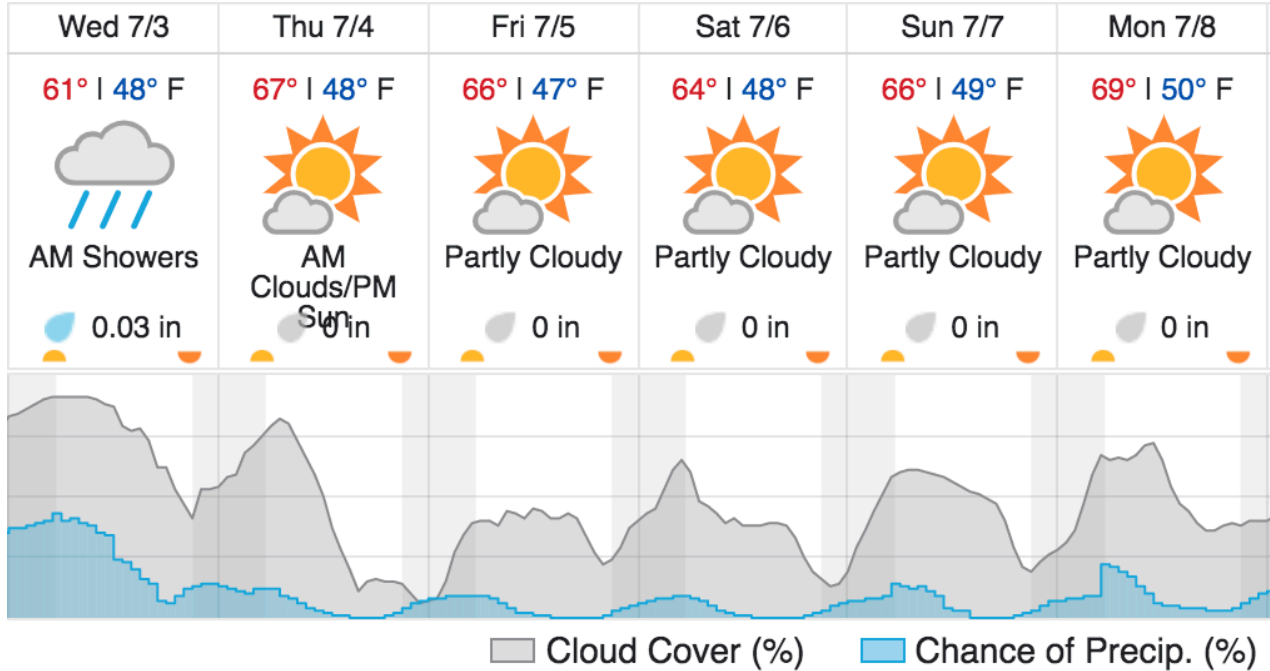

Flown: 0% (0/26)  
 Green: 0% (0/26)  
 Yellow: 0% (0/26)  
 Red: 0% (0/26)

**Weather Forecast**

Carson, WA

**Flight Collection Plan for 03 July 2019**

**Flyority 1:**

Collection Area: Wind River Experimental Forest (WREF)  
 Flight Plan Name: D16\_WREF\_C1\_P1\_v2\_east\_Q780  
 On-station Time: 1640 UTC / 0940 L

**Flyority 2:**

Collection Area: Abby Road (ABBY)  
 Flight Plan Name: D16\_ABBY\_R1\_P1\_v2\_Q780  
 On-station Time: 1640 UTC / 0940 L

**Flyority 3:**

Collection Wind River Experimental Forest (WREF)  
 Flight Plan Name: D16\_WREF\_C1\_P2\_v2\_east\_Q780 (lines 1-13) / D16\_WREF\_C1\_P2\_v2\_west\_Q780 (lines 1, 14-25)  
 On-station Time: 1630 UTC / 0930 L

**Crew:** Elissa Barris (Lidar), John Adler (NIS), Mitch Haynes (Ground)

**Flight Collection Plan for 04 July 2019**

**Flyority 1-3:** Same as previous day.

**Crew:** John Adler (Lidar), (NIS) Mitch Haynes