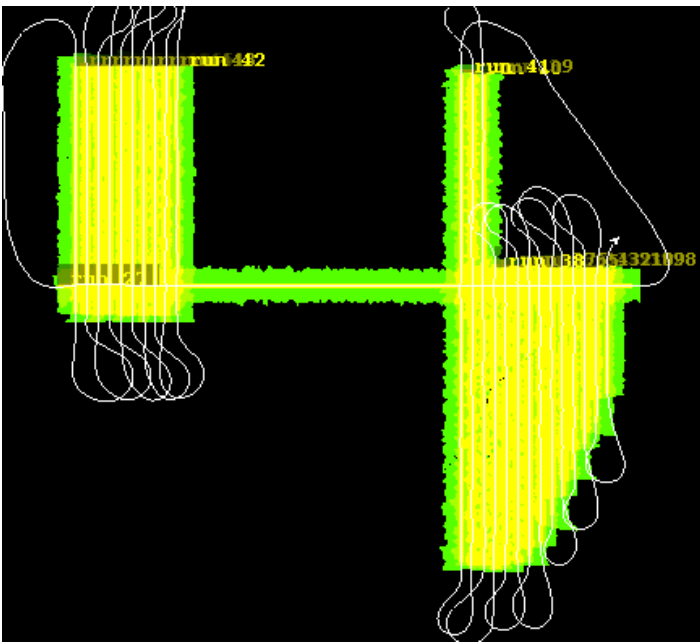

Flight Hours: 03:43

Hours until maintenance: 22.13

Summary

Today started with a little difficulty, 10_JERC GPS station status could not be confirmed remotely, and crew had to drive to site to remedy. Green sky conditions today allowed collection of remaining JERC Priority 2 box and “green up” last 3 lines on JERC Priority 1 box. Domain collection is complete pending extraction and QA of remaining data. Presently, one flight needs to complete QA and two remaining flights need to be extracted.

Concerns

None

Comments

None

Flight Screenshots

Lidar (JERC P1)

NIS (JERC P1)

Lidar (JERC_P2)

NIS (JERC_P2)

Pictures

Skies over JERC

Daily Coverage

D03 JERC_P1	Line	SpecG	SpecY	SpecR	NIS	Lidar	Camera	Cumulative
	24				✓	✓	✓	NLC
	25				✓	✓	✓	NLC
	26				✓	✓	✓	NLC
Flown:	3							
D03 JERC_P2	Line	SpecG	SpecY	SpecR	NIS	Lidar	Camera	Cumulative
	27				✓	✓	✓	NLC
	28				✓	✓	✓	NLC
	29				✓	✓	✓	NLC
	30				✓	✓	✓	NLC
	31				✓	✓	✓	NLC
	32				✓	✓	✓	NLC
	33				✓	✓	✓	NLC
	34				✓	✓	✓	NLC
	35				✓	✓	✓	NLC
	36				✓	✓	✓	NLC
	37				✓	✓	✓	NLC
	38				✓	✓	✓	NLC
	39				✓	✓	✓	NLC
	40				✓	✓	✓	NLC
	41				✓	✓	✓	NLC
	42				✓	✓	✓	NLC
	43				✓	✓	✓	NLC
	44				✓	✓	✓	NLC
	45				✓	✓	✓	NLC
	46				✓	✓	✓	NLC
	47				✓	✓	✓	NLC
	48				✓	✓	✓	NLC
	49				✓	✓	✓	NLC
	50				✓	✓	✓	NLC
	51				✓	✓	✓	NLC
Flown:	25							