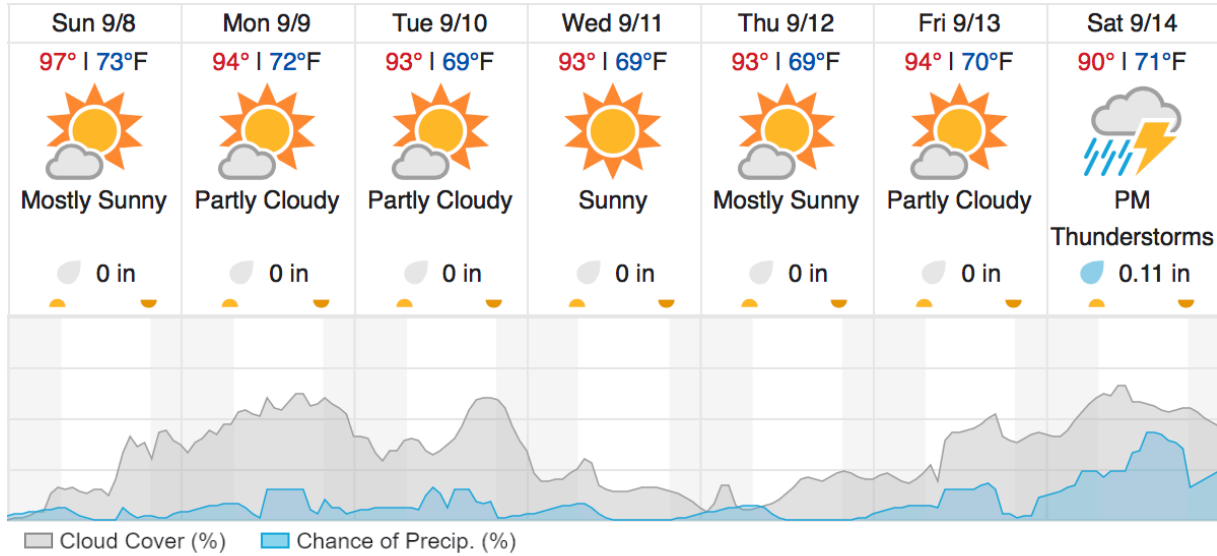

Weather Forecast

Thomasville, GA (KTVI)