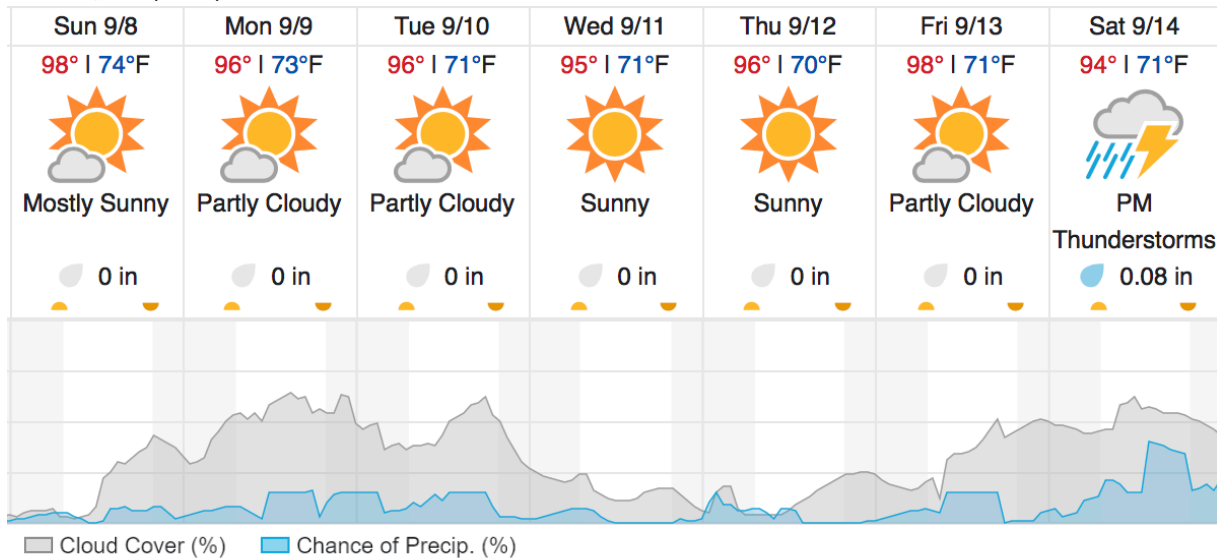

Camilla, GA (JERC)