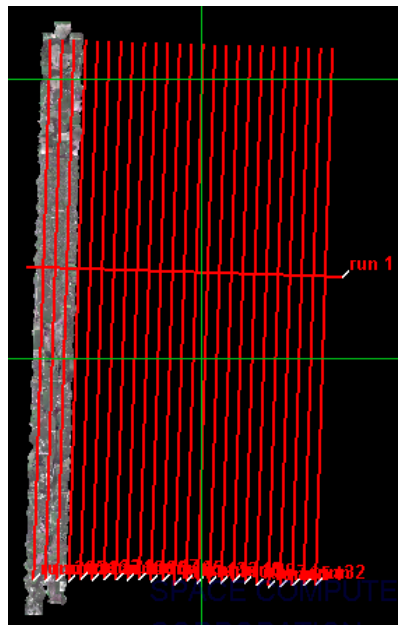

Concerns

None

Comments

None

Flight Screenshots

Lidar (JERC P1)

NIS (JERC P1)

Lidar (JERC_P2)

NIS (JERC_P2)

Pictures

Skies over JERC

Daily Coverage

D03 JERC_P1	Line	SpecG	SpecY	SpecR	NIS	Lidar	Camera	Cumulative
	24				✓	✓	✓	NLC
	25				✓	✓	✓	NLC
	26				✓	✓	✓	NLC
Flown:	3							
D03 JERC_P2	Line	SpecG	SpecY	SpecR	NIS	Lidar	Camera	Cumulative
	27				✓	✓	✓	NLC
	28				✓	✓	✓	NLC
	29				✓	✓	✓	NLC
	30				✓	✓	✓	NLC
	31				✓	✓	✓	NLC
	32				✓	✓	✓	NLC
	33				✓	✓	✓	NLC
	34				✓	✓	✓	NLC
	35				✓	✓	✓	NLC
	36				✓	✓	✓	NLC
	37				✓	✓	✓	NLC
	38				✓	✓	✓	NLC
	39				✓	✓	✓	NLC
	40				✓	✓	✓	NLC
	41				✓	✓	✓	NLC
	42				✓	✓	✓	NLC
	43				✓	✓	✓	NLC
	44				✓	✓	✓	NLC
	45				✓	✓	✓	NLC
	46				✓	✓	✓	NLC
	47				✓	✓	✓	NLC
	48				✓	✓	✓	NLC
	49				✓	✓	✓	NLC
	50				✓	✓	✓	NLC
	51				✓	✓	✓	NLC
Flown:	25							