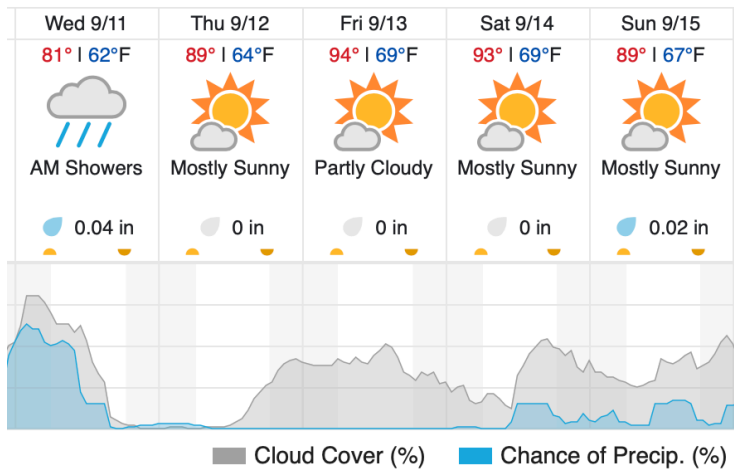

Rio Verde (SYCA)

Flight Collection Plan for 11 September 2019

Flyority 1:

Collection Area: Santa Rita Experimental Range – Priority 1 Flight Box (SRER_P1), Re-fly lines 30-35 if Green

Flight Plan Name: D14_SRER_C1_P1_P2_P3_v5.pln

On-station Time: 1620 – 2230 UTC / 0920 – 1530 MST

Flyority 2:

Collection Area: Santa Rita Experimental Range – Priority 2 Flight Box (SRER_P2)

Flight Plan Name: D14_SRER_C1_P1_P2_P3_v5.pln

On-station Time: 1620 – 2230 UTC / 0920 – 1530 MST

Flyority 3:

Collection Area: Santa Rita Experimental Range – Priority 3 Flight Box (SRER_P3)

Flight Plan Name: D14_SRER_C1_P1_P2_P3_v5.pln

On-station Time: 1620 – 2230 UTC / 0920 – 1530 MST

Flyority 4:

Collection Area: Sycamore Creek – Priority 1 Flight Box (SYCA)

Flight Plan Name: D14_SYCA_A1_P1_v5_750_max.pln

On-station Time: 1620 – 2230 UTC / 0920 – 1530 MST

Crew: Mitch Haynes (Lidar), Cameron Chapman (NIS), Ivana Vu (Ground/GPS)

Flight Collection Plan for 12 September 2019

Flyority 1-4: Same as previous day

Crew: Cameron Chapman (Lidar), Ivana Vu (NIS), Mitch Haynes (Ground/GPS)