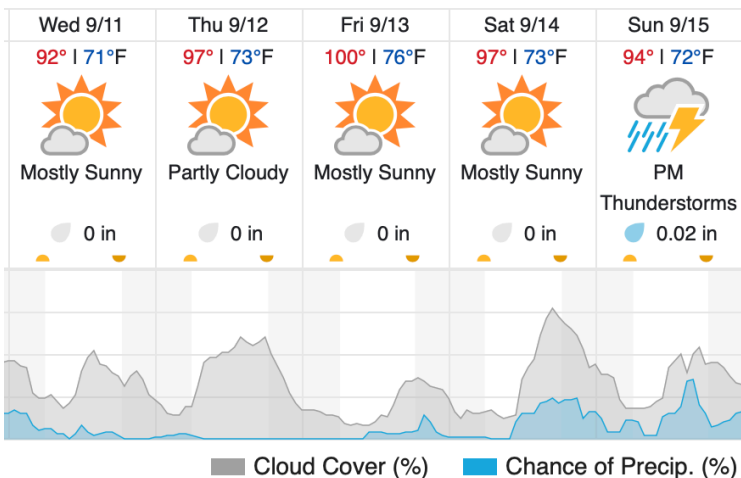

SRER_P1

1	2	3	4	5	6	7	8	9	10	11	12	13	14	15	16	17	18	19	20
21	22	23	24	25	26	27	28	29	30	31	32	33	34	35	36	37	38	39	40

Flown: 100% (40/40)
Green: 88% (35/40)
Yellow: 28% (11/40)
Red: 0% (0/40)

SRER_P2

41	42	43	44	45	46	47	48	49	50	51	52	53	54	55	56	57	58	59	60
61	62	63	64																

Flown: 58% (14/24)
Green: 0% (0/24)
Yellow: 58% (14/24)
Red: 0% (0/24)

SRER_P3

65	66	67	68	69	70	71	72	73	74	75	76	77	78	79	80	81	82	83	84
85	86	87	88	89	90														

Flown: 38% (10/26)
Green: 38% (10/26)
Yellow: 0% (0/26)
Red: 0% (0/26)

SYCA

1	2	3	4	5	6	7	8	9	10	11	12	13	14	15	16	17	18	19	20
21	22	23	24	25	26	27	28	29	30	31	32	33	34	35	36	37	38	39	40
41	42	43	44	45	46	47	48	49	50	51	52								

Flown: 0% (0/52)
Green: 0% (0/52)
Yellow: 0% (0/52)
Red: 0% (0/52)

Estimated Cloud Cover Key

Green:	Yellow:	Red:
0-10%	10-50%	>50%

Weather Forecast

Tucson, AZ (SRER)