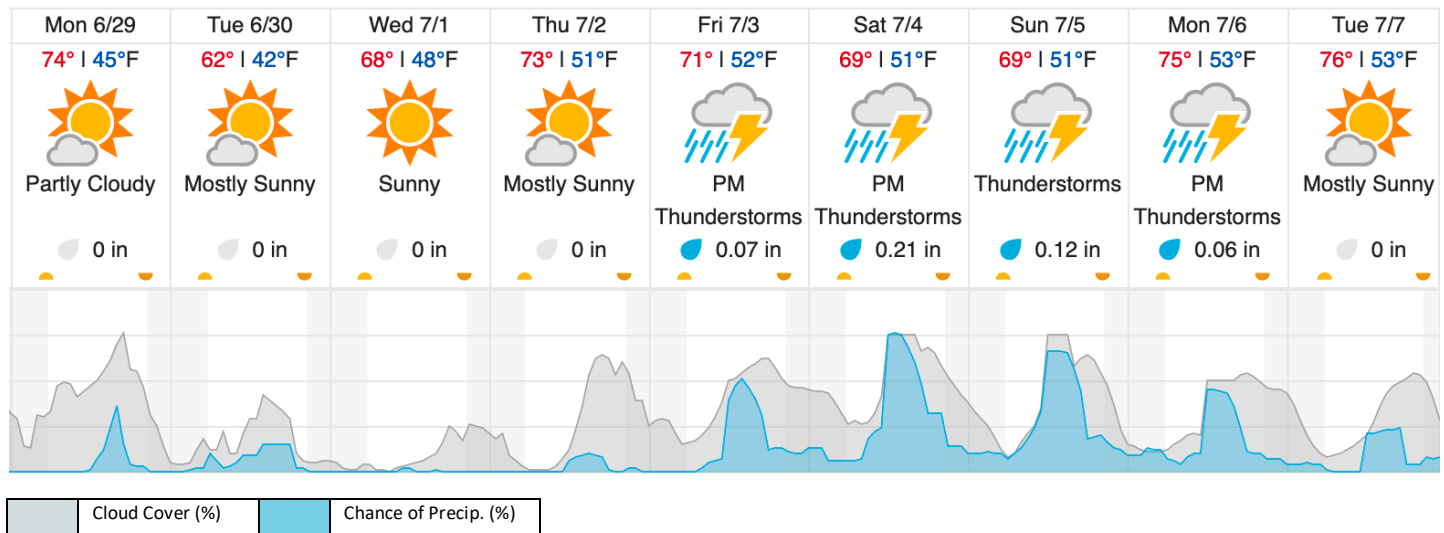

D10 | CPER (Central Plains Ecological Range)

1	2	3	4	5	6	7	8	9	10	11	12	13	14	15	16	17	18	19	20
21	22	23	24	25	26	27	28												

Flown: 100% (28/28)
Green: 100% (28/28)
Yellow: 0% (0/28)
Red: 0% (0/28)

D10 | RMNP_P1 (Rocky Mountain National Park Priority 1)

1	2	3	4	5	6	7	8	9	10	11	12	13	14	15	16	17	18	19	20
21	22	23	24	25	26	27	28	29	30	31	32	33	34	35	36	37	38	39	

Flown: 15% (6/39)
Green: 15% (6/39)
Yellow: 0% (0/39)
Red: 0% (0/39)

D10 | RMNP_P2 (Rocky Mountain National Park Priority 2)

40	41	42	43	44	45	46	47	48	49	50	51	52	53	54	55	56	57	58	59
60	61	62	63	64															

Flown: 0% (0/25)
Green: 0% (0/25)
Yellow: 0% (0/25)
Red: 0% (0/25)

D13 | MOAB (Moab)

1	2	3	4	5	6	7	8	9	10	11	12	13	14	15	16	17	18	19	20
21	22	23	24	25	26	27	28	29											

Flown: 0% (0/29)
Green: 0% (0/29)
Yellow: 0% (0/29)
Red: 0% (0/29)

Weather Forecast

Allenspark, CO (RMNP)

Cloud Cover (%)	Chance of Precip. (%)