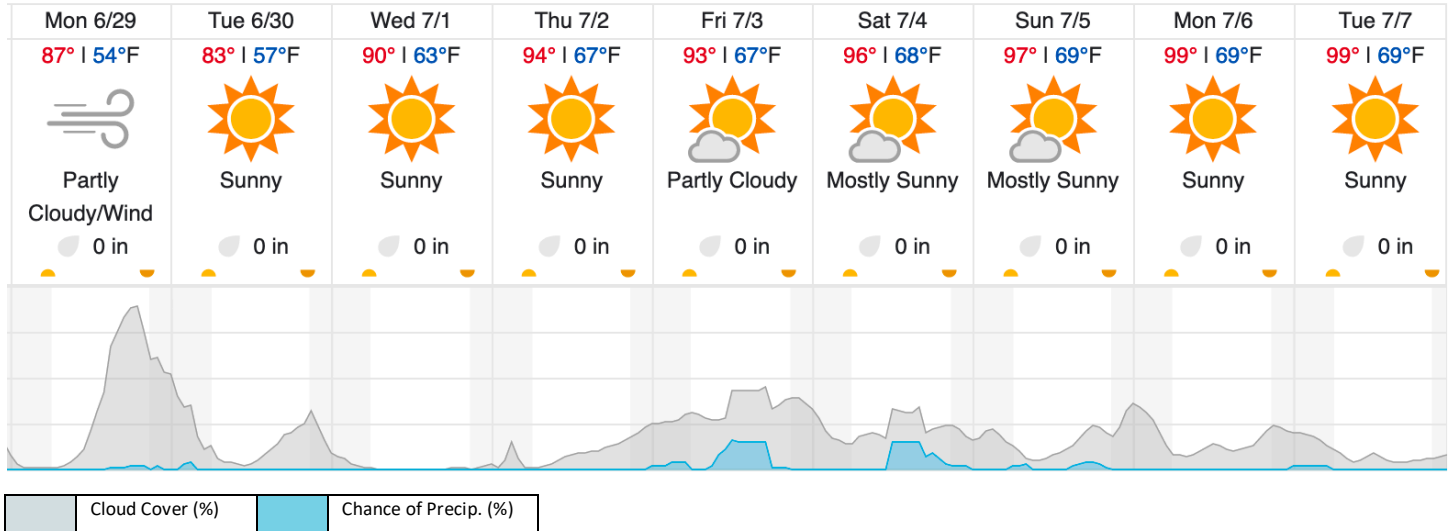

Moab, UT (MOAB)

Flight Collection Plan for 29 June 2020

Flyority 1

Collection Area: Rocky Mountain National Park (RMNP)

Flight Plan Name: D10_RMNP_R2_P1_v2_Q780

On-Station Time: 15:20 UTC / 09:20L

Flyority 2

Collection Area: Moab (MOAB) – Moab, UT

Flight Plan Name: D13_MOAB_R1_P1_v3_Q780

On-Station Time: 15:30 UTC / 09:30L

Flight Crew: Mitch Haynes (Lidar), Elissa Barris (NIS), Cameron Chapman (Ground)

Flight Collection Plan for 30 June 2020

Flyorities: Same as previous day

Flight Crew: Elissa Barris (Lidar), Cameron Chapman (NIS), Mitch Haynes (Ground)