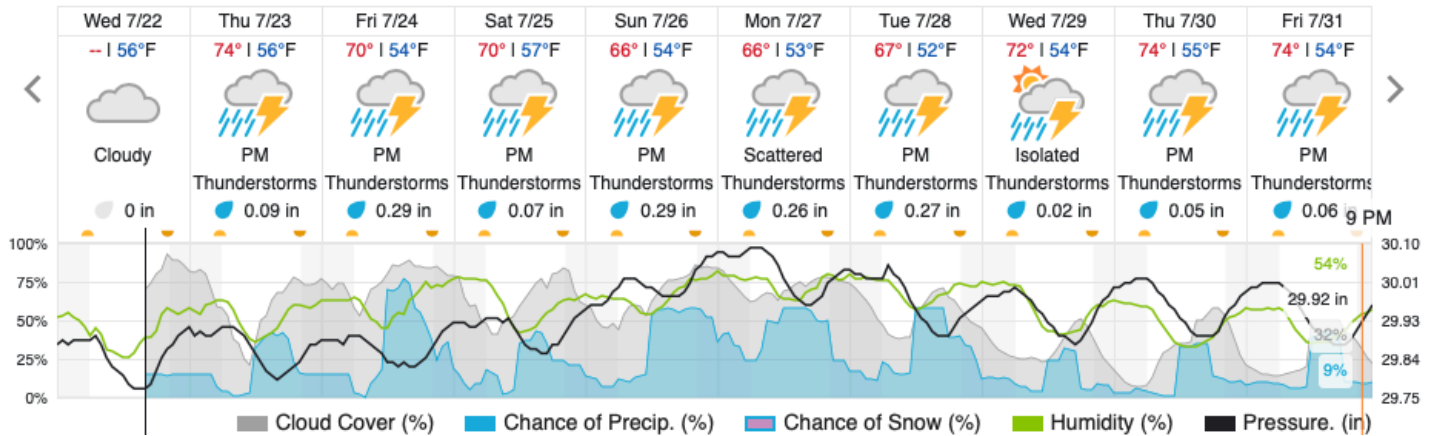

Weather Forecast

Nederland, CO (NIWO)

Fraser, CO (WLOU)