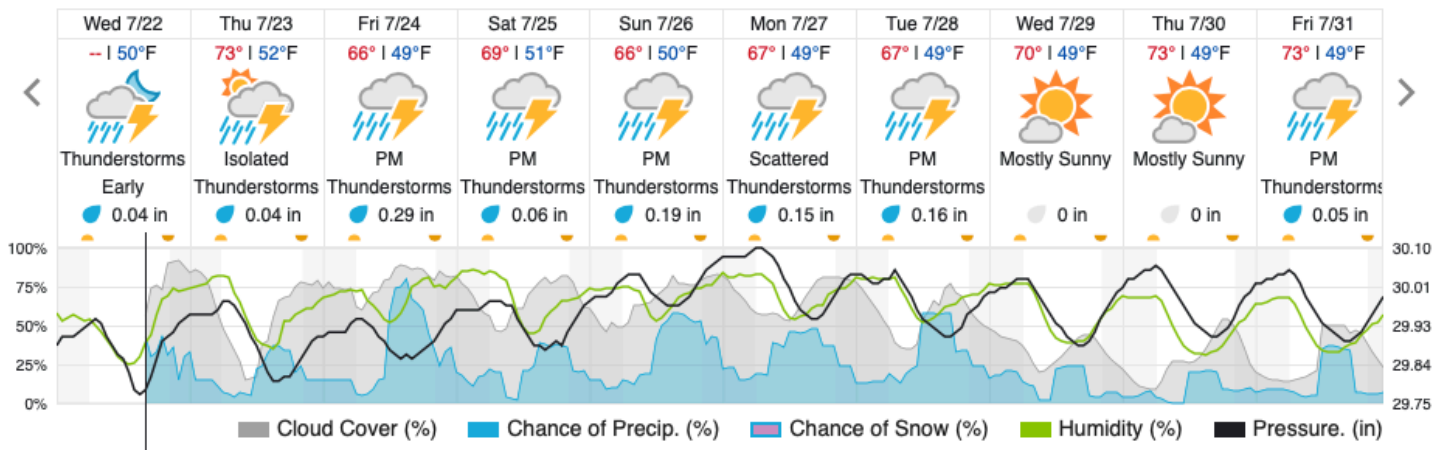

Flight Collection Plan for 23 July 2020

Flyority 1

Collection Area: Niwot Ridge Mountain Research Station (NIWO), Lines 2-28

Flight Plan Name: D13_NIWO_C1_P1_v4.pln

On-station Time: 0940 – 1640 Local / 1540 – 2240 UTC

Flyority 2

Collection Area: West St Louis Creek (WLOU)

Flight Plan Name: D13_WLOU_A1_P1_v1.pln

On-station Time: 0940 – 1640 Local / 1540 – 2240 UTC

Crew Members: Mike (Lidar), John (NIS), Robb (Ground)