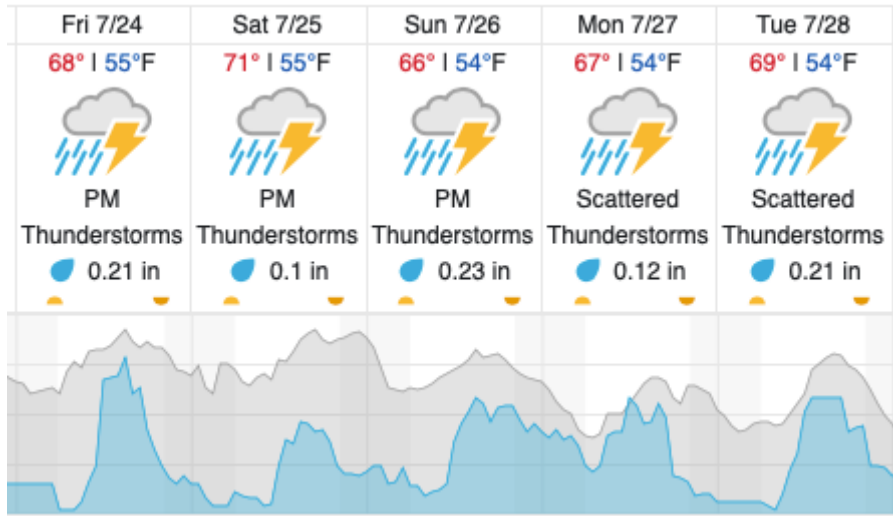

Weather Forecast

Nederland, CO (NIWO)