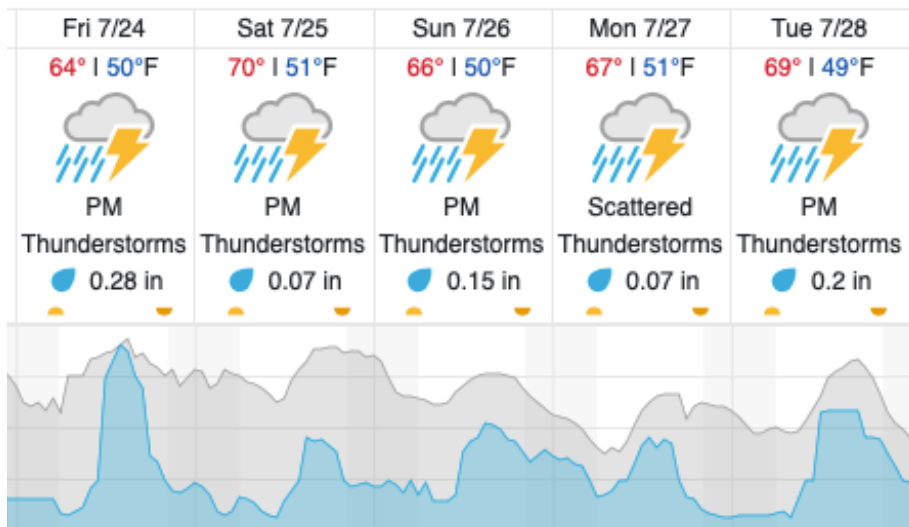

Flown: 48% (25/52)
Green: 48% (25/52)
Yellow: 0% (0/52)
Red: 0% (0/52)

D13 | WLOU (West St. Louis Creek)

| | | | | | | | | | | | | | |
|---|---|---|---|---|---|---|---|---|----|----|----|----|----|
| 1 | 2 | 3 | 4 | 5 | 6 | 7 | 8 | 9 | 10 | 11 | 12 | 13 | 14 |
|---|---|---|---|---|---|---|---|---|----|----|----|----|----|

Flown: 0% (0/14)
Green: 0% (0/14)
Yellow: 0% (0/14)
Red: 0% (0/14)

Weather Forecast

Nederland, CO (NIWO)

Fraser, CO (WLOU)

Flight Collection Plan for 24 July 2020

Flyority 1

Collection Area: Niwot Ridge Mountain Research Station (NIWO), Lines 2-28