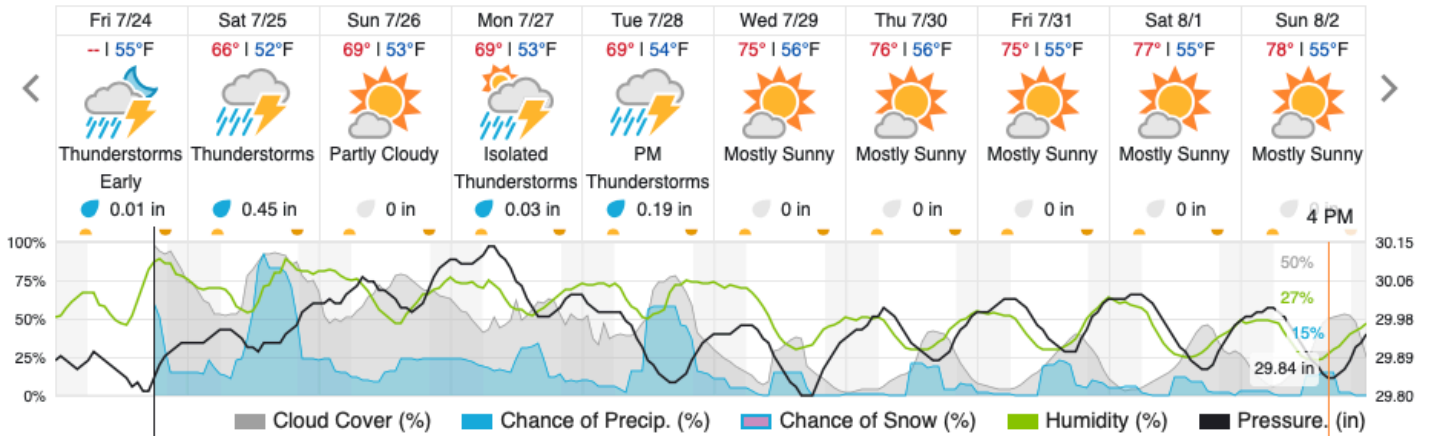

Weather Forecast

Nederland, CO (NIWO)