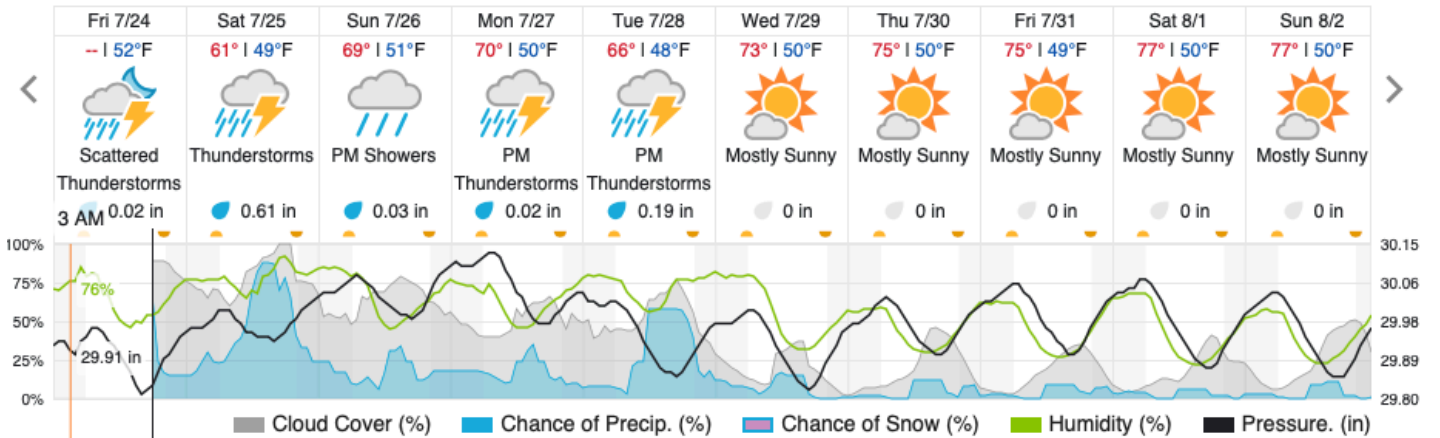

Fraser, CO (WLOU)

Flight Collection Plan for 25 July 2020

Flyority 1

Collection Area: Niwot Ridge Mountain Research Station (NIWO), Lines 2-28

Flight Plan Name: D13_NIWO_C1_P1_v4.pln

On-station Time: 0940 – 1640 Local / 1540 – 2240 UTC

Flyority 2

Collection Area: West St Louis Creek (WLOU)

Flight Plan Name: D13_WLOU_A1_P1_v1.pln

On-station Time: 0940 – 1640 Local / 1540 – 2240 UTC

Crew Members: Robb (Lidar), John (NIS), Ivana (Ground)

Flight Collection Plan for 26 July 2020

Same as Previous Day

Crew Members: John (Lidar), Robb (NIS), Ivana (Ground)