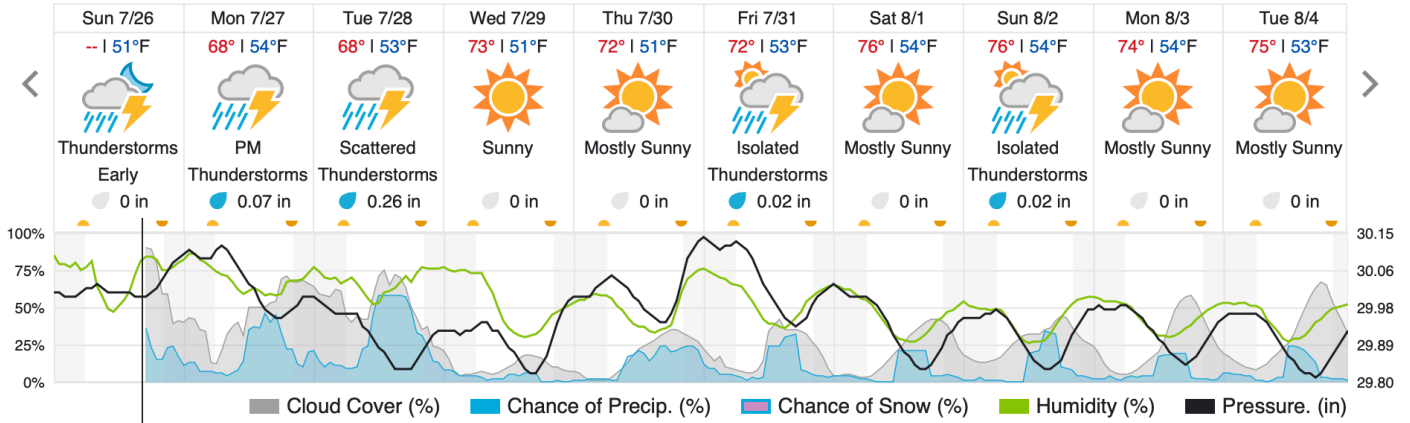

Weather Forecast
Nederland, CO (NIWO)