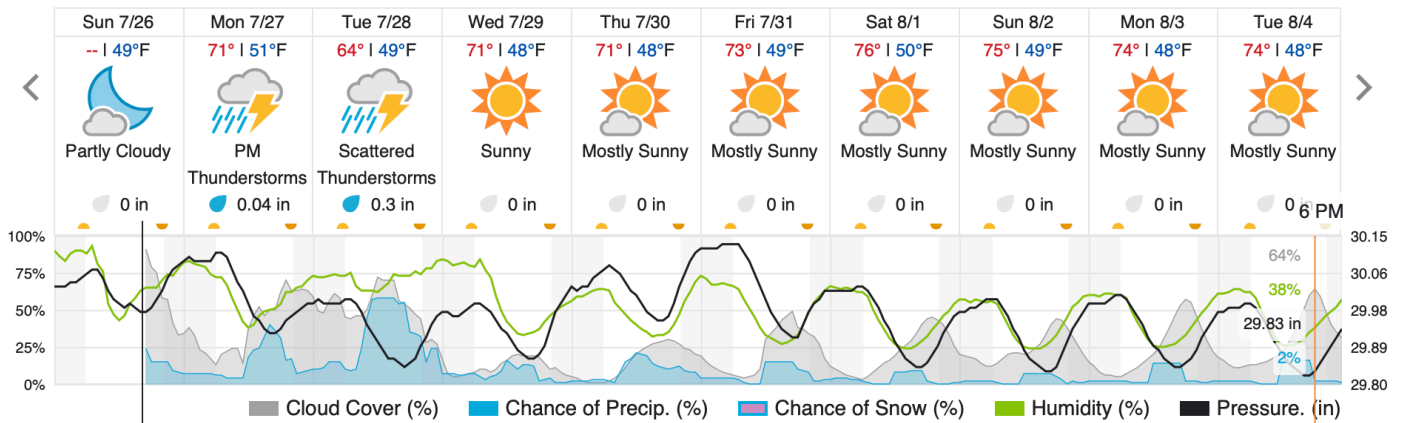

Fraser, CO (WLOU)

Flight Collection Plan for 27 July 2020

Flyority 1

Collection Area: Niwot Ridge Mountain Research Station (NIWO), Lines 2-28

Flight Plan Name: D13_NIWO_C1_P1_v4.pln

On-station Time: 0940 – 1640 Local / 1540 – 2240 UTC

Flyority 2

Collection Area: West St Louis Creek (WLOU)

Flight Plan Name: D13_WLOU_A1_P1_v1.pln

On-station Time: 0940 – 1640 Local / 1540 – 2240 UTC

Ivana (Lidar), Mike (NIS), Robb (Ground)

Flight Collection Plan for 28 July 2020

Same as Previous Day

Crew Members: Mike (Lidar), Ivana (NIS), John (Ground)