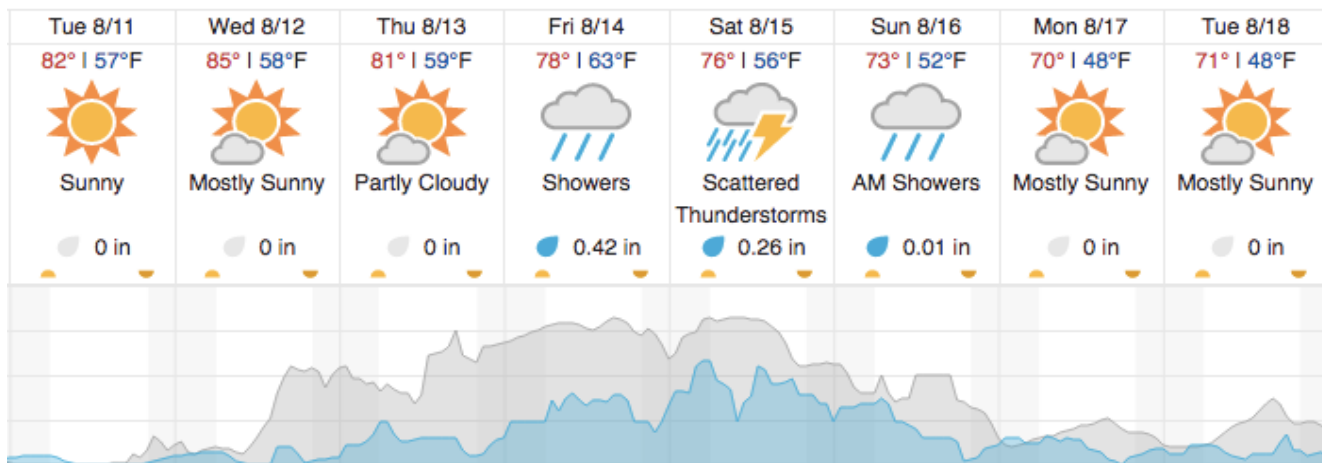

Flown: 100% (18/18)  
 Green: 0% (0/18)  
 Yellow: 0% (0/18)  
 Red: 100% (18/18)

D05 | UNDE (University of Notre Dame Environmental Research Center)

2	3	4	5	6	7	8	9	10	11	12	13	14	15	16	17	18	19	20	21
22	23	24	25	26	27	28	29												

Flown: 21% (6/28)  
 Green: 21% (6/28)  
 Yellow: 0% (0/28)  
 Red: 0% (0/28)

**Weather Forecast**

Rhinelander, WI

Cloud Cover (%)	Chance of Precip. (%)
-----------------	-----------------------

**Flight Collection Plan for 11 August 2020**