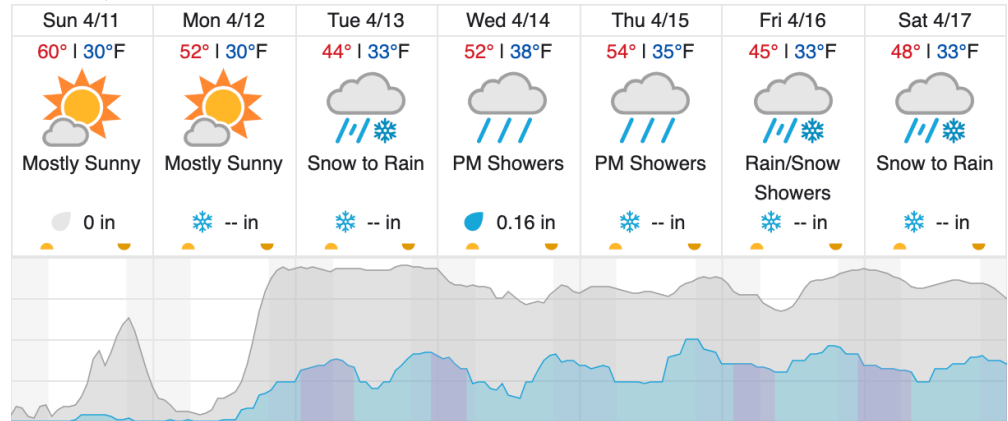

Flown: 100% (62/62)

Green: 55% (34/62)

Yellow: 45% (28/62)

Red: 0% (0/62)

Pictures: Views from today's flight

Weather Forecast

Scottsdale, AZ

Boulder, CO

Cloud Cover (%)	Chance of Precip. (%)
-----------------	-----------------------

source: wunderground.com

Flight Collection Plan for 11 April 2021

Flyority 1

Collection Area: Sycamore Creek (SYCA)

Flight Plan Name: D14_SYCA_A1_P1_v6L_Q780

On-station Time: 1620 – 2230 UTC / 0920 – 1520 Local

*Will only re-fly if clear sky conditions

Crew: Mitch & Ivana