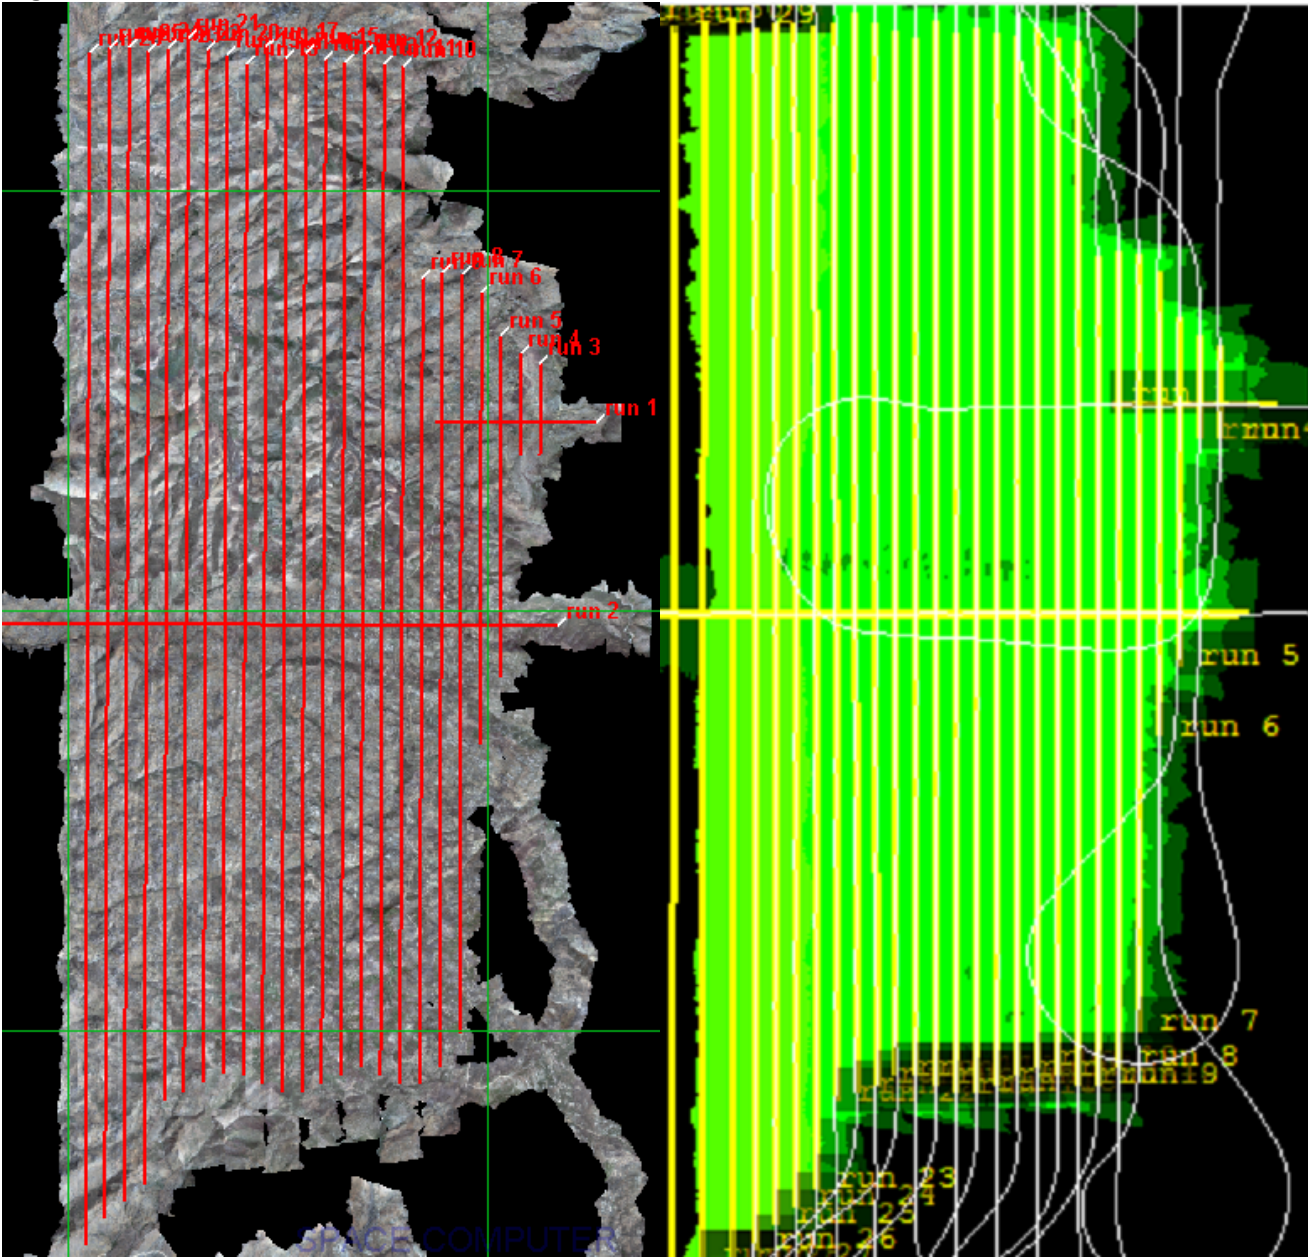

Comments

- Transit back to Boulder currently set to occur on Monday.
- GPS data from SYCA is not uploading to the ECS, likely due to limited connectivity at the site. This data will likely have to wait to be uploaded till the D14 staff pick up the GPS on their next SYCA visit and ship it back to Boulder.

Daily Coverage

Estimated Cloud Cover Key

Green:	Yellow:	Red:
0-10%	11-50%	>50%

D14|SYCA

Line #	1	2	3	4	5	6	7	8	9	10	11	12	13	14	15	16	17	18	19	20
Lidar			✓	✓	✓	✓	✓	✓	✓	✓	✓	✓	✓	✓	✓	✓	✓	✓	✓	✓
Spectrometer	✓	✓	✓	✓	✓	✓	✓	✓	✓	✓	✓	✓	✓	✓	✓	✓	✓	✓	✓	✓
Camera			✓	✓	✓	✓	✓	✓	✓	✓	✓	✓	✓	✓	✓	✓	✓	✓	✓	✓
Cloud Cover																				

Line #	21	22	23	24	25	26
Lidar	✓	✓	✓	✓	✓	✓

Spectrometer	✓	✓	✓	✓	✓	✓
Camera	✓	✓	✓	✓	✓	✓
Cloud Cover	Yellow	Yellow	Yellow	Yellow	Yellow	Green

Total number of lines flown: 26

Flight Screenshots

Cumulative Domain Coverage

On-station Time: 1620 – 2230 UTC / 0920 – 1520 Local

*Will only re-fly if clear sky conditions

Crew: Mitch & Ivana