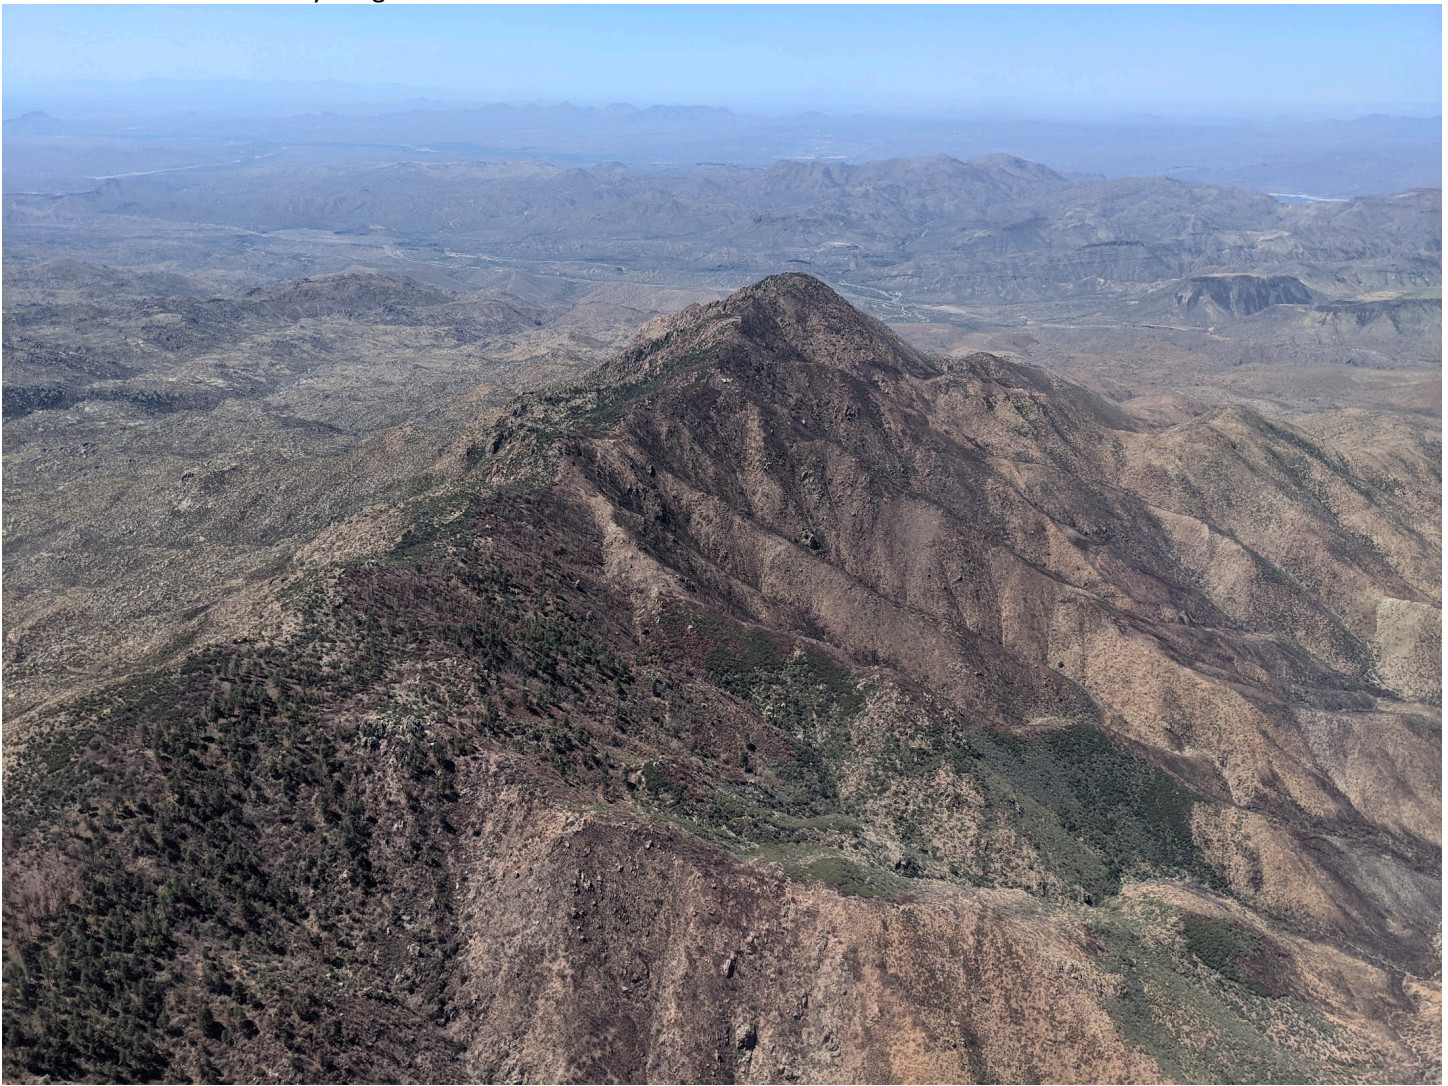

Pictures: Views from today's flight