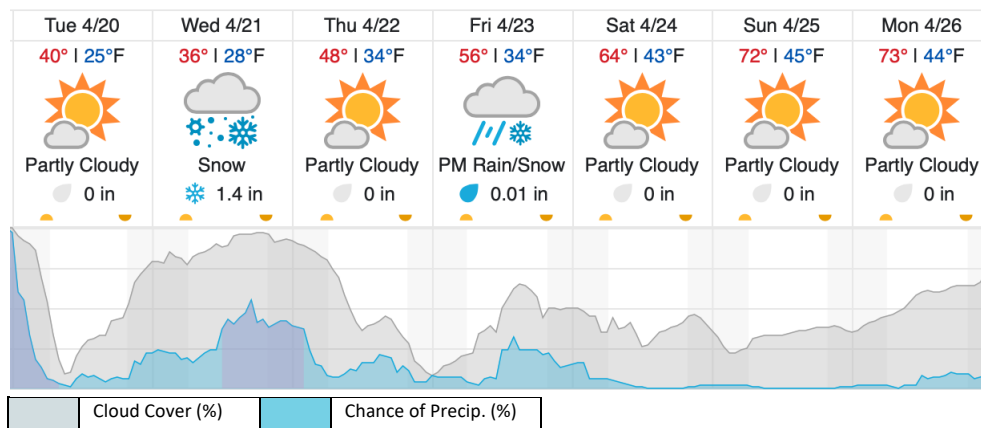

D00|N10F (Nominal Runway at KBDU - Galaxy)

1	2	3	4	5	6	7	8	9	10	11	12	13	14	15	16	17	18	19	20
21	22	23	24	25	26	27	28	29	30	31	32	33	34	35					

Flown: 43% (15/35)
Green: 0% (0/35)
Yellow: 0% (0/35)
Red: 43% (15/35)

D00|O10C (NIS Offset - Galaxy)

1	2

Flown: 0% (0/2)
Green: 0% (0/2)
Yellow: 0% (0/2)
Red: 0% (0/2)

D00|R10E (Table Mountain Radiometric Calibration - Galaxy)

1	2	3	4	5

Flown: 100% (5/5)
Green: 100% (5/5)
Yellow: 0% (0/5)
Red: 0% (0/5)

D00|V10F (Boulder City Nominal - Galaxy)

1	2	3	4	5	6	7	8	9	10	11	12	13	14	15	16	17	18	19	20
21	22	23	24	25	26	27	28	29											

Flown: 38% (11/29)
Green: 14% (4/29)
Yellow: 0% (0/29)
Red: 24% (7/29)

D00|W10D (Wiggle Timing Test - Galaxy)

1	2

Flown: 100% (2/2)
Green: 100% (2/2)
Yellow: 0% (0/2)
Red: 0% (0/2)

Weather Forecast

Boulder, CO

source: wunderground.com