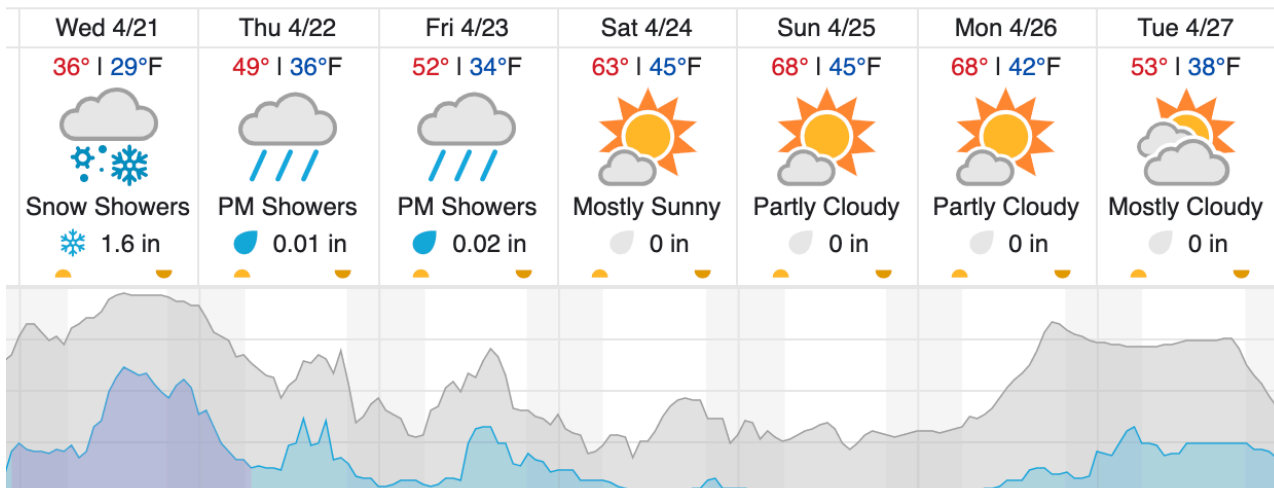

D00|V10F (Boulder City Nominal - Galaxy)

1	2	3	4	5	6	7	8	9	10	11	12	13	14	15	16	17	18	19	20
21	22	23	24	25	26	27	28	29											

Flown: 38% (11/29)  
 Green: 14% (4/29)  
 Yellow: 0% (0/29)  
 Red: 24% (7/29)

D00|W10D (Wiggle Timing Test - Galaxy)

1	2
---	---

Flown: 100% (2/2)  
 Green: 100% (2/2)  
 Yellow: 0% (0/2)  
 Red: 0% (0/2)

**Weather Forecast**

Boulder, CO

Cloud Cover (%)	Chance of Precip. (%)
-----------------	-----------------------