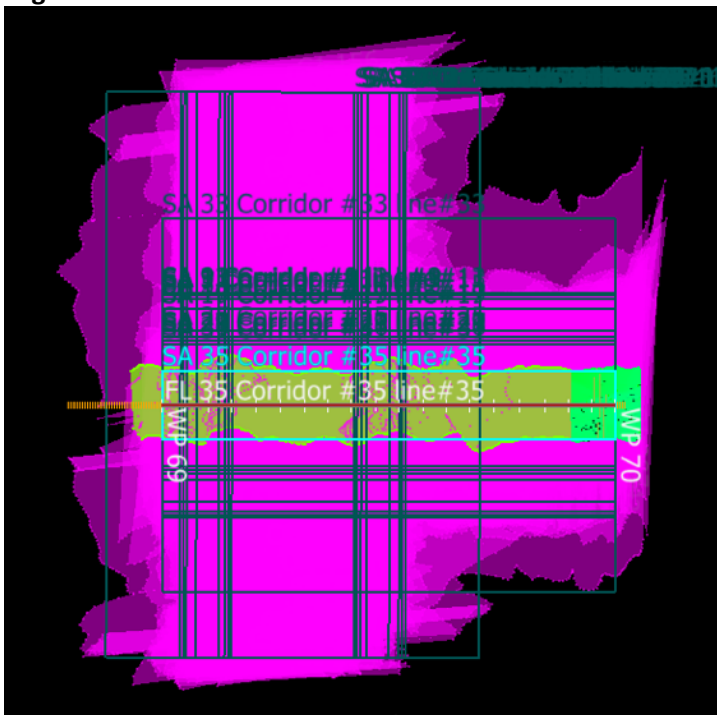

Line #	21	22	23	24	25	26	27	28	29	30	31	32	33	34	35	36	37
Lidar	✓	✓	✓	✓	✓	✓	✓	✓	✓	✓	✓	✓	✓	✓	✓	✓	✓
Spectrometer	✓	✓	✓	✓	✓	✓	✓	✓	✓	✓	✓	✓	✓	✓	✓	✓	✓
Camera	✓	✓	✓	✓	✓	✓	✓	✓	✓	✓	✓	✓	✓	✓	✓	✓	✓
Cloud Cover																	

Total number of lines flown: 37

Flight Screenshots

Pictures

None

Cumulative Domain Coverage

D00|B10F (Complete Greeley Boresight Geocalibration - 1500m, 1000m, 550m - Galaxy)

1	2	3	4	5	6	7	8	9	10	11	12	13	14	15	16	17	18	19	20
---	---	---	---	---	---	---	---	---	----	----	----	----	----	----	----	----	----	----	----

Flown: 100% (20/20)

Green: 100% (20/20)

Yellow: 0% (0/20)

Red: 0% (0/20)

D00|BLKF (Black Forest Waveform Range Test - Galaxy)

1	2	3	4	5	6	7	8	9	10	11	12	13	14	15	16	17	18	19	20
---	---	---	---	---	---	---	---	---	----	----	----	----	----	----	----	----	----	----	----

21

Flown: 100% (21/21)

Green: 0% (0/21)

Yellow: 100% (21/21)

Red: 0% (0/21)

D00|H10D (NEON Headquarters Lidar Validation - Galaxy)

1	2	3	4
---	---	---	---

Flown: 100% (4/4)