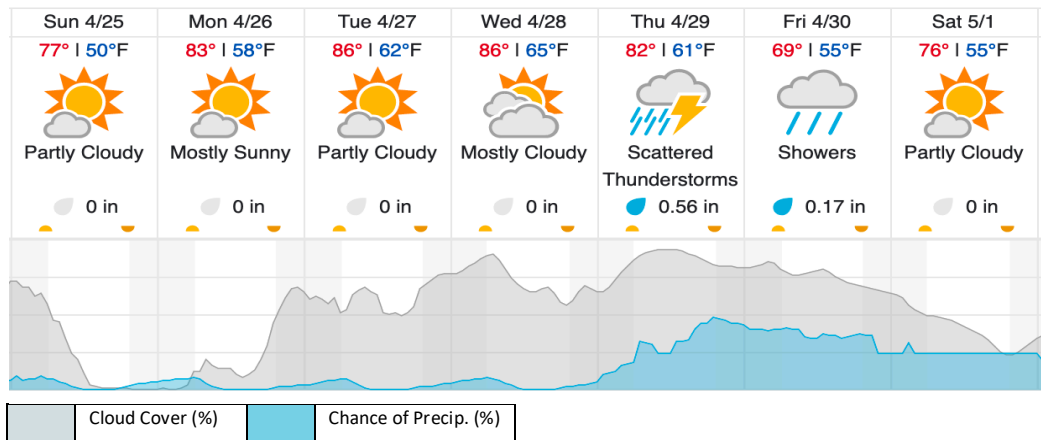

Cumulative Domain Coverage

D08 | DELA (Dead Lake)

1	2	3	4	5	6	7	8	9	10	11	12	13	14	15	16	17	18	19	20	
21	22	23	24	25	26															

Flown: 0% (0/26)
Green: 0% (0/26)
Yellow: 0% (0/26)
Red: 0% (0/26)

D08 | LENO (Lenoir Landing)

1	2	3	4	5	6	7	8	9	10	11	12	13	14	15	16	17	18	19	20	
21	22	23	24	25	26															

Flown: 73% (19/26)
Green: 65% (17/26)
Yellow: 8% (2/26)
Red: 0% (0/26)

D08 | TALL (Talladega National Forest)

1	2	3	4	5	6	7	8	9	10	11	12	13	14	15	16	17	18	19	20	
21	22	23	24	25	26															

Flown: 0% (0/26)
Green: 0% (0/26)
Yellow: 0% (0/26)
Red: 0% (0/26)

Weather Forecast

Tuscaloosa, AL (TALL)