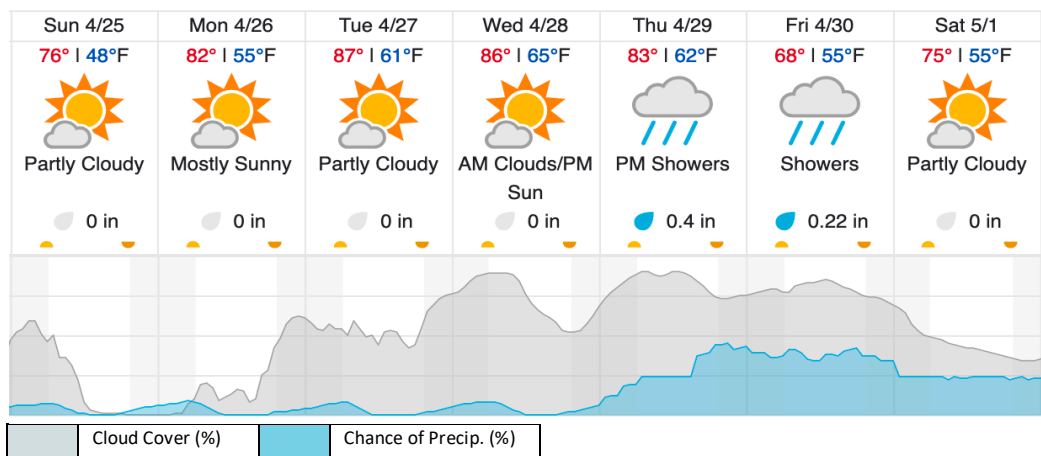

Demopolis, AL (DELA)