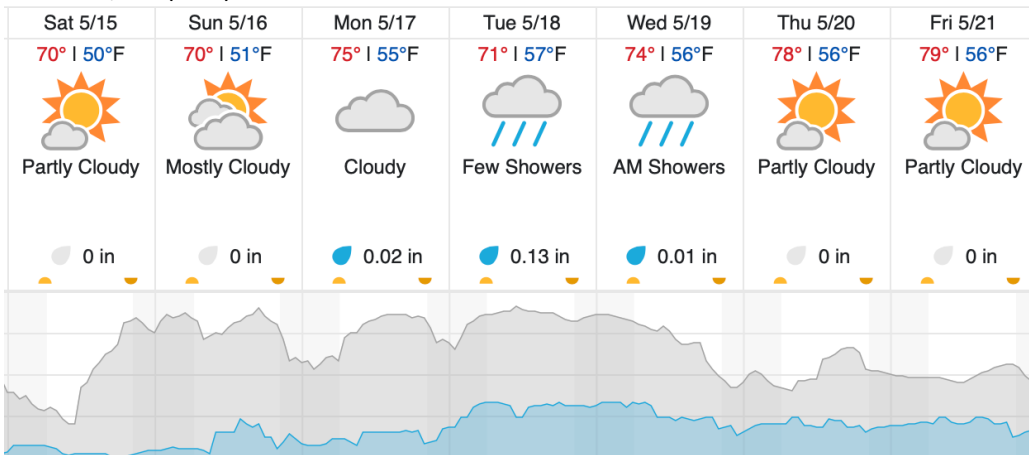

D07 | MLBS (Mountain Lake Biological Station)

1	2	3	4	5	6	7	8	9	10	11	12	13	14	15	16	17	18	19	20
21	22	23	24	25	26	27	28	29	30	31	32	33	34						

Flown: 0% (0/34)
Green: 0% (0/34)
Yellow: 0% (0/34)
Red: 0% (0/34)

D07 | N07A (D07 Nominal Runway)

1

Flown: 0% (0/1)
Green: 0% (0/1)
Yellow: 0% (0/1)
Red: 0% (0/1)

D07 | ORNL (Oak Ridge National Laboratory)

1	2	3	4	5	6	7	8	9	10	11	12	13	14	15	16	17	18	19	20
21	22	23	24	25	26	27	28	29	30	31	32	33	34	35	36	37	38	39	40
41	42	43	44	45	46	47	48	49	50	51	52	53	54	55	56	57	58	59	60
61																			

Flown: 0% (0/61)
Green: 0% (0/61)
Yellow: 0% (0/61)
Red: 0% (0/61)

Weather Forecast

Asheville, NC (FBO)