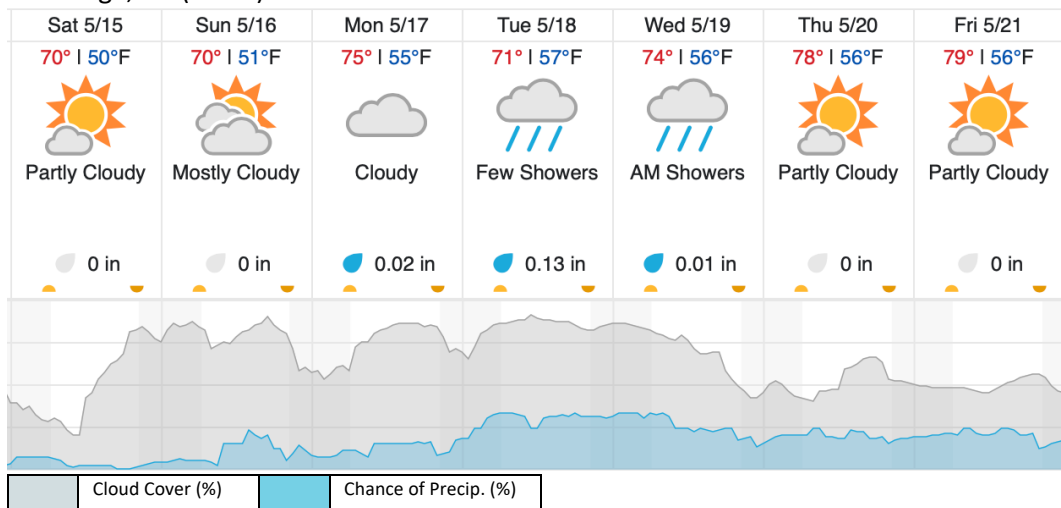

| | | | | | | | | | | | | | | | | | | | |
|----|----|----|----|----|----|----|----|----|----|----|----|----|----|----|----|----|----|----|----|
| 1 | 2 | 3 | 4 | 5 | 6 | 7 | 8 | 9 | 10 | 11 | 12 | 13 | 14 | 15 | 16 | 17 | 18 | 19 | 20 |
| 21 | 22 | 23 | 24 | 25 | 26 | 27 | 28 | 29 | 30 | 31 | 32 | 33 | 34 | 35 | 36 | 37 | 38 | 39 | 40 |
| 41 | 42 | 43 | 44 | 45 | 46 | 47 | 48 | 49 | 50 | 51 | 52 | 53 | 54 | 55 | 56 | 57 | 58 | 59 | 60 |
| 61 | | | | | | | | | | | | | | | | | | | |

Flown: 0% (0/61)
 Green: 0% (0/61)
 Yellow: 0% (0/61)
 Red: 0% (0/61)

Weather Forecast

Asheville, NC (FBO)

Gatlinburg, TN (GRSM)

Oak Ridge, TN (ORNL)

source: wunderground.com

Flight Collection Plan for 15 May 2021

Flyority 1

Collection Area: Great Smoky Mountains National Park (GRSM) – Priority 1 Flight Box
 Flight Plan Name: D07_GRSM_R1_P1_P2_v5_PRM_Var_Alt.xml
 On-Station Time: 1400 – 2100 UTC / 1000 – 1700 L

Flyority 2