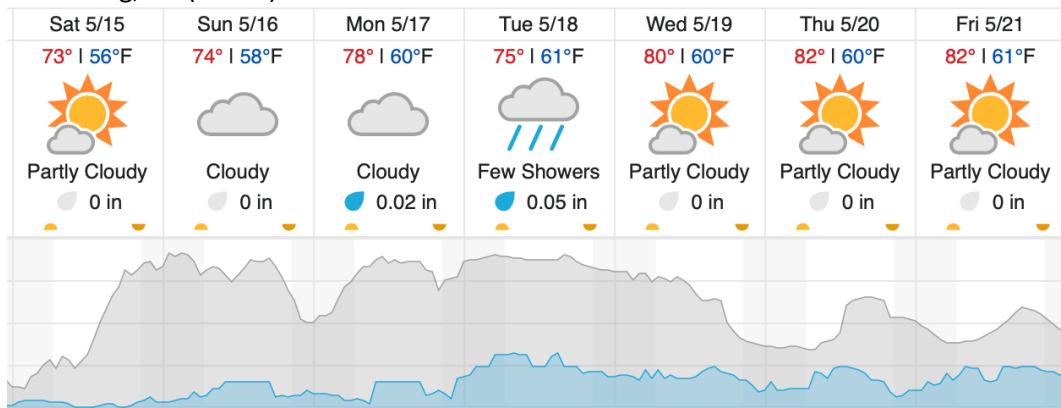

| | | | | | | | | | | | | | | | | | | | |
|----|----|----|----|----|----|----|----|----|----|----|----|----|----|----|----|----|----|----|----|
| 1 | 2 | 3 | 4 | 5 | 6 | 7 | 8 | 9 | 10 | 11 | 12 | 13 | 14 | 15 | 16 | 17 | 18 | 19 | 20 |
| 21 | 22 | 23 | 24 | 25 | 26 | 27 | 28 | 29 | 30 | 31 | 32 | 33 | 34 | 35 | 36 | 37 | 38 | 39 | 40 |
| 41 | 42 | 43 | 44 | 45 | 46 | 47 | 48 | 49 | 50 | 51 | 52 | 53 | 54 | 55 | 56 | 57 | 58 | 59 | 60 |
| 61 | | | | | | | | | | | | | | | | | | | |

Flown: 0% (0/61)
 Green: 0% (0/61)
 Yellow: 0% (0/61)
 Red: 0% (0/61)

Weather Forecast

Asheville, NC (FBO)

Gatlinburg, TN (GRSM)

Oak Ridge, TN (ORNL)

source: wunderground.com

Flight Collection Plan for 15 May 2021