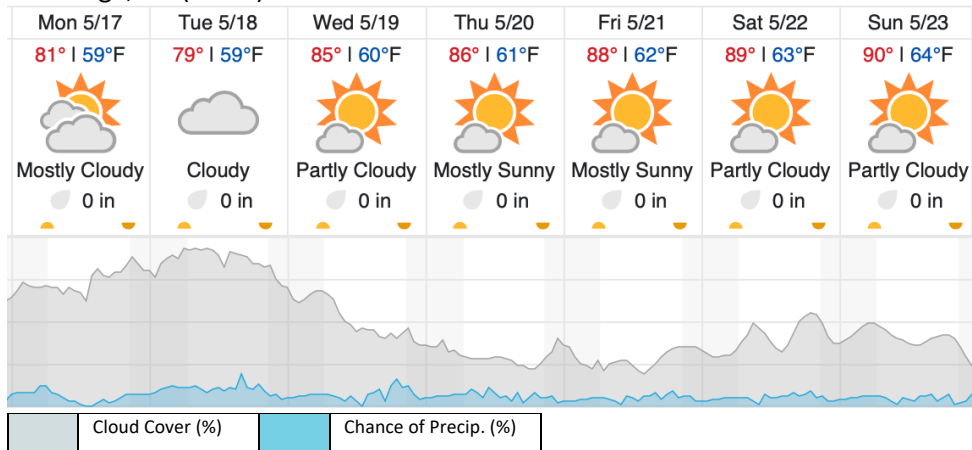

1	2	3	4	5	6	7	8	9	10	11	12	13	14	15	16	17	18	19	20
21	22	23	24	25	26	27	28	29	30	31	32	33	34	35	36	37	38	39	40
41	42	43	44	45	46	47	48	49	50	51	52	53	54	55	56	57	58	59	60
61																			

Flown: 20% (12/61)
 Green: 0% (0/61)
 Yellow: 20% (12/61)
 Red: 0% (0/61)

Weather Forecast

Asheville, NC (FBO)

Gatlinburg, TN (GRSM)

Oak Ridge, TN (ORNL)

source: wunderground.com

Flight Collection Plan for 17 May 2021

Flyority 1

Collection Area: Great Smoky Mountains National Park (GRSM) – Priority 1 Flight Box