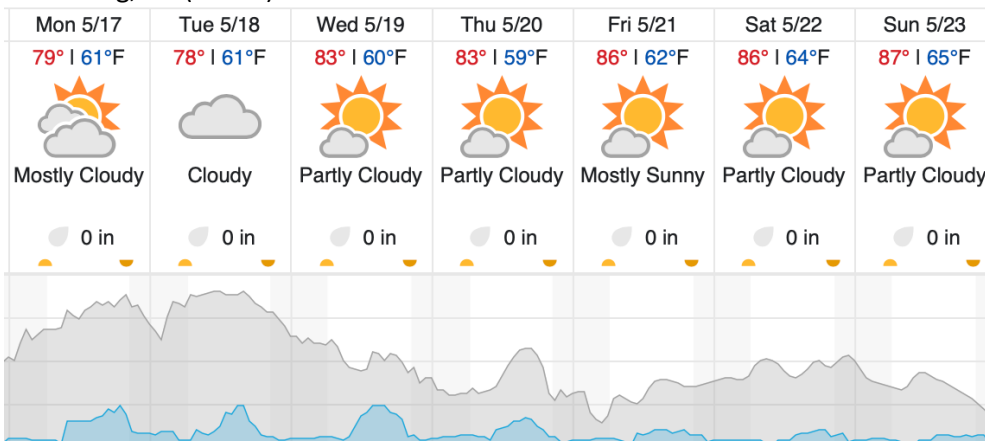

1	2	3	4	5	6	7	8	9	10	11	12	13	14	15	16	17	18	19	20
21	22	23	24	25	26	27	28	29	30	31	32	33	34	35	36	37	38	39	40
41	42	43	44	45	46	47	48	49	50	51	52	53	54	55	56	57	58	59	60
61																			

Flown: 20% (12/61)
 Green: 0% (0/61)
 Yellow: 20% (12/61)
 Red: 0% (0/61)

Weather Forecast

Asheville, NC (FBO)

Gatlinburg, TN (GRSM)

Oak Ridge, TN (ORNL)

source: wunderground.com

Flight Collection Plan for 17 May 2021

Flyority 1

Collection Area: Great Smoky Mountains National Park (GRSM) – Priority 1 Flight Box