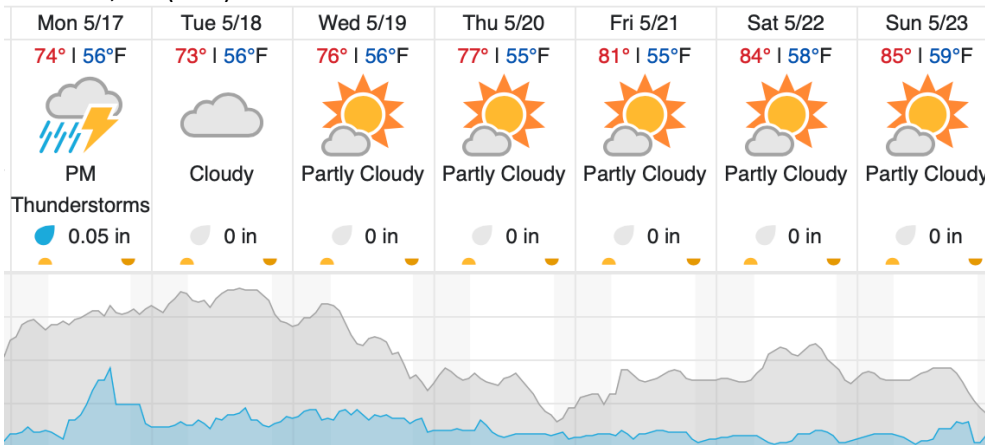

D07 | MLBS (Mountain Lake Biological Station)

1	2	3	4	5	6	7	8	9	10	11	12	13	14	15	16	17	18	19	20
21	22	23	24	25	26	27	28	29	30	31	32	33	34						

Flown: 0% (0/34)
Green: 0% (0/34)
Yellow: 0% (0/34)
Red: 0% (0/34)

D07 | N07A (D07 Nominal Runway)

1

Flown: 0% (0/1)
Green: 0% (0/1)
Yellow: 0% (0/1)
Red: 0% (0/1)

D07 | ORNL (Oak Ridge National Laboratory)

1	2	3	4	5	6	7	8	9	10	11	12	13	14	15	16	17	18	19	20
21	22	23	24	25	26	27	28	29	30	31	32	33	34	35	36	37	38	39	40
41	42	43	44	45	46	47	48	49	50	51	52	53	54	55	56	57	58	59	60
61																			

Flown: 20% (12/61)
Green: 0% (0/61)
Yellow: 20% (12/61)
Red: 0% (0/61)

Weather Forecast

Asheville, NC (FBO)