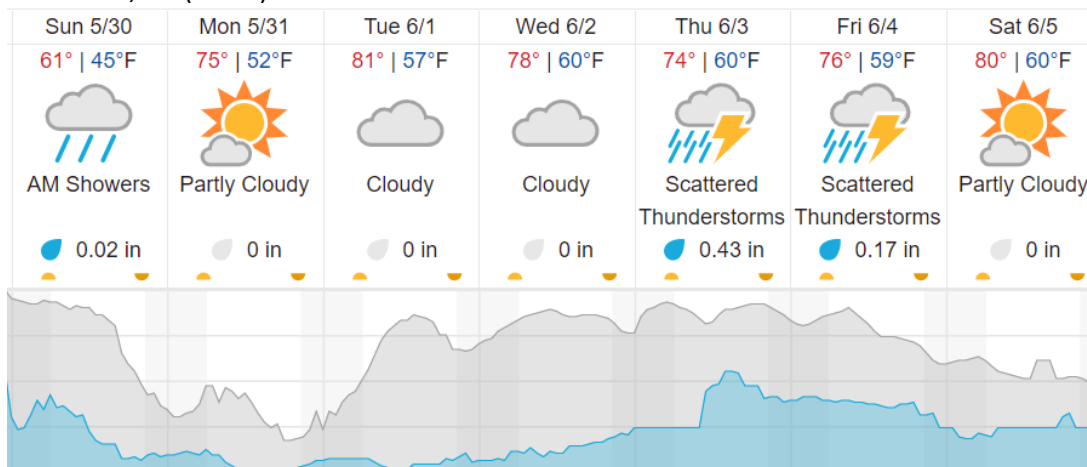

1	2	3	4	5	6	7	8	9	10	11	12	13	14	15	16	17	18	19	20
21	22	23	24	25	26	27	28	29	30	31	32	33	34	35	36	37	38	39	40
41	42	43	44	45	46	47	48	49	50	51	52	53	54	55	56	57	58	59	60
61																			

Flown: 20% (12/61)
 Green: 0% (0/61)
 Yellow: 20% (12/61)
 Red: 0% (0/61)

Weather Forecast

Gatlinburg, TN (GRSM)

Oak Ridge, TN (ORNL)

Pembroke, VA (MLBS)

Cloud Cover (%)	Chance of Precip. (%)
-----------------	-----------------------

source: wunderground.com

Flight Collection Plan for 30 May 2021

Flyority 1

Collection Area: Great Smoky Mountains National Park (GRSM) – Priority 1 Flight Box

Flight Plan Name: D07_GRSM_R1_P1_P2_v5_PRM_Var_Alt.xml

On-Station Time: 1400 – 2100 UTC / 1000 – 1700 L

Flyority 2