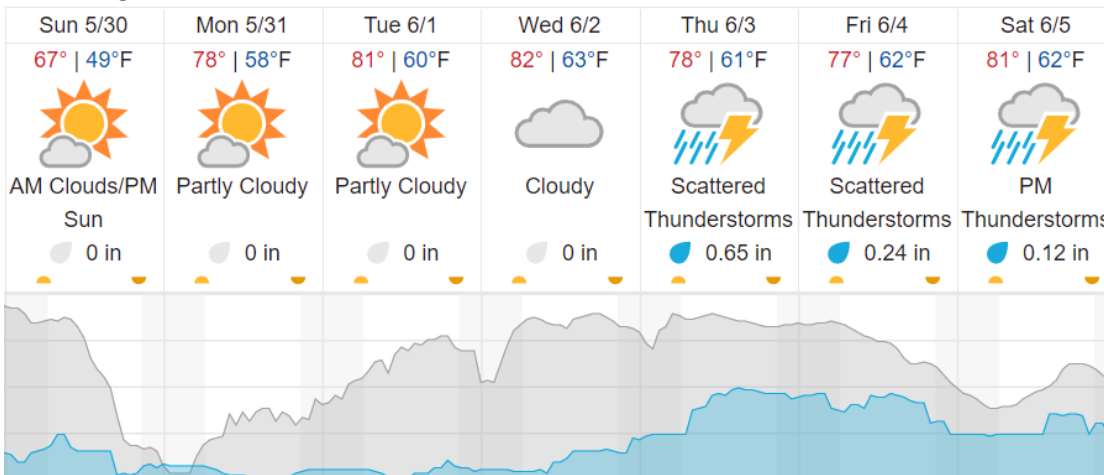

D07 | MLBS (Mountain Lake Biological Station)

1	2	3	4	5	6	7	8	9	10	11	12	13	14	15	16	17	18	19	20
21	22	23	24	25	26	27	28	29	30	31	32	33	34						

Flown: 0% (0/34)
Green: 0% (0/34)
Yellow: 0% (0/34)
Red: 0% (0/34)

D07 | N07A (D07 Nominal Runway)

1

Flown: 0% (0/1)
Green: 0% (0/1)
Yellow: 0% (0/1)
Red: 0% (0/1)

D07 | ORNL (Oak Ridge National Laboratory)

1	2	3	4	5	6	7	8	9	10	11	12	13	14	15	16	17	18	19	20
21	22	23	24	25	26	27	28	29	30	31	32	33	34	35	36	37	38	39	40
41	42	43	44	45	46	47	48	49	50	51	52	53	54	55	56	57	58	59	60
61																			

Flown: 20% (12/61)
Green: 0% (0/61)
Yellow: 20% (12/61)
Red: 0% (0/61)

Weather Forecast

Gatlinburg, TN (GRSM)