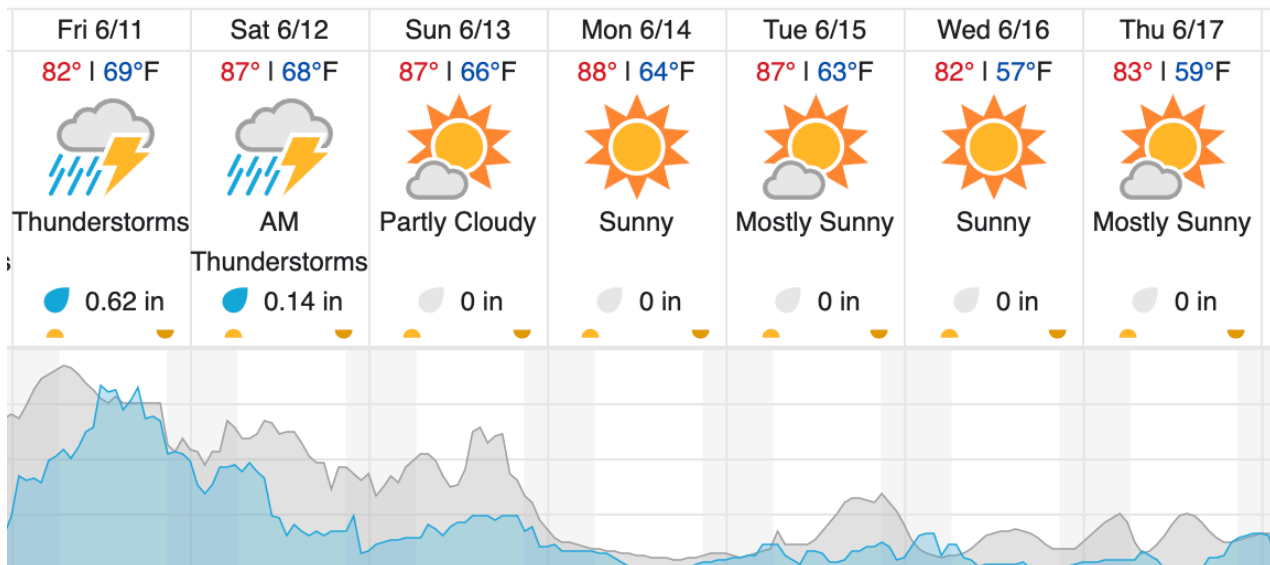

D07 | MLBS (Mountain Lake Biological Station)

1	2	3	4	5	6	7	8	9	10	11	12	13	14	15	16	17	18	19	20
21	22	23	24	25	26	27	28	29	30	31	32	33	34						

Flown: 0% (0/34)
Green: 0% (0/34)
Yellow: 0% (0/34)
Red: 0% (0/34)

D07 | N07A (D07 Nominal Runway)

1

Flown: 100% (1/1)
Green: 0% (0/1)
Yellow: 0% (0/1)
Red: 100% (1/1)

D07 | ORNL (Oak Ridge National Laboratory)

1	2	3	4	5	6	7	8	9	10	11	12	13	14	15	16	17	18	19	20
21	22	23	24	25	26	27	28	29	30	31	32	33	34	35	36	37	38	39	40
41	42	43	44	45	46	47	48	49	50	51	52	53	54	55	56	57	58	59	60
61																			

Flown: 43% (26/61)
Green: 0% (0/61)
Yellow: 43% (26/61)
Red: 0% (0/61)

Weather Forecast

Oak Ridge, TN