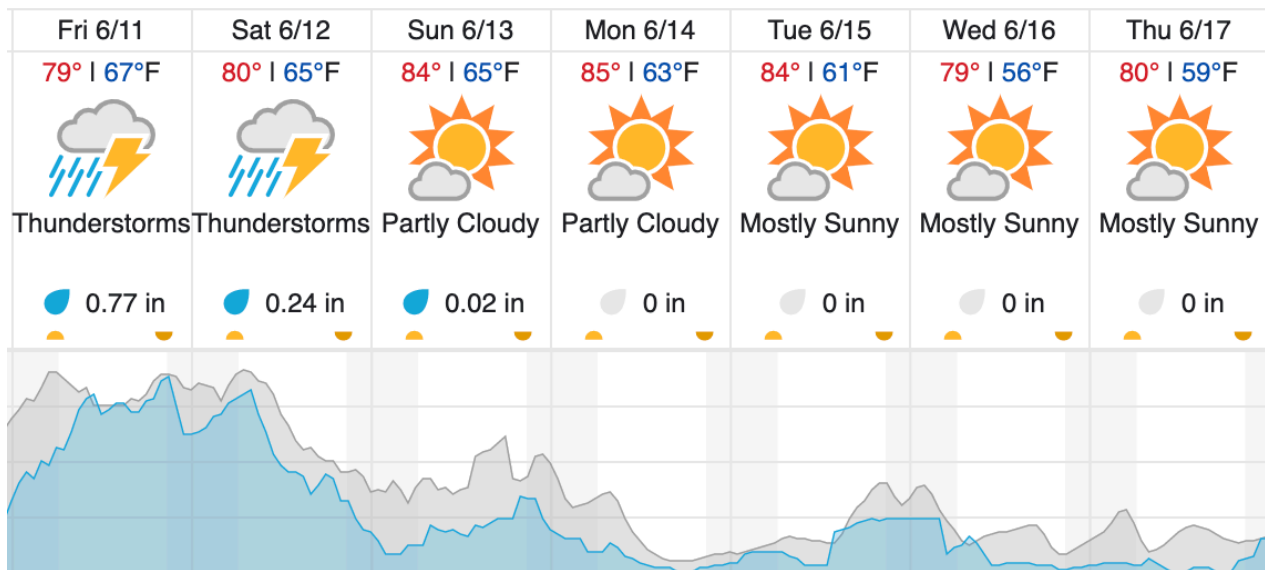

Gatlinburg, TN

Cloud Cover (%)	Chance of Precip. (%)

source: wunderground.com

Flight Collection Plan for 11 June 2021

Flyority 1

Collection Area: Great Smoky Mountains National Park (GRSM) – Priority 1 Flight Box

Flight Plan Name: D07_GRSM_R1_P1_P2_v5_PRM_Var_Alt.xml

On-Station Time: 1400 – 2100 UTC / 1000 – 1700 L

Flyority 2

Collection Area: Oak Ridge National Laboratory (ORNL)

Flight Plan Name: D07_ORNL_C1_P1_v9_PRM.xml

On-Station Time: 1400 – 2100 UTC / 1000 – 1700 L

Flyority 3

Collection Area: Great Smoky Mountains National Park (GRSM) – Priority 2 Flight Box

Flight Plan Name: D07_GRSM_R1_P1_P2_v5_PRM_Var_Alt.xml

On-Station Time: 1400 – 2100 UTC / 1000 – 1700 L

Crew: Cam & Mike