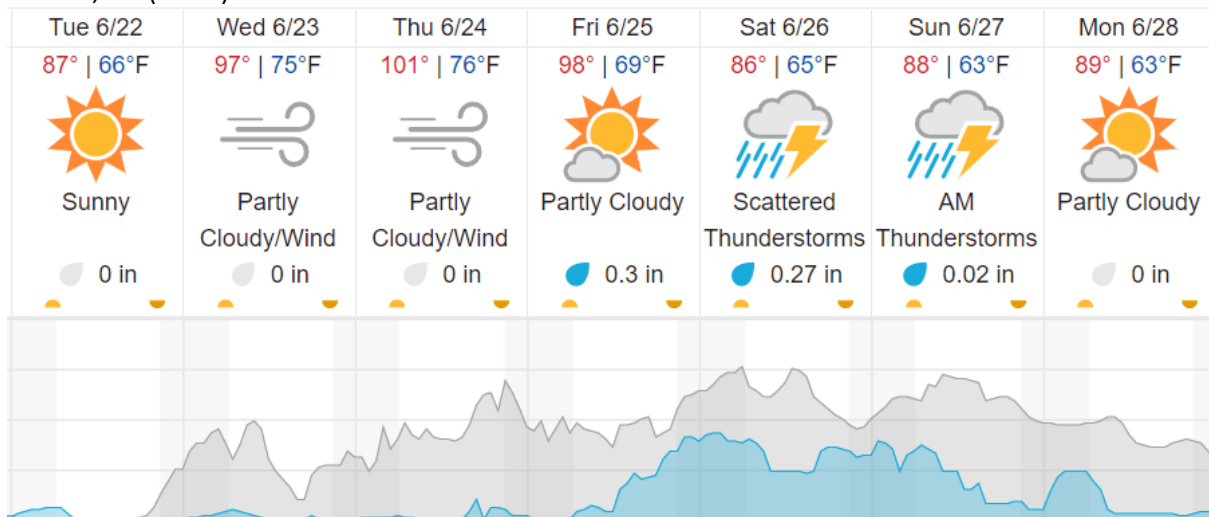

Clinton, OK (OAES)

source: wunderground.com

Flight Collection Plan for 22 June 2021

Flyority 1

Collection Area: LBJ Grasslands (CLBJ)

Flight Plan Name: D11_CLBJ_C1_P1_v3_Q780

On-station Time: 14:50 UTC / 09:50 L

Flyority 2

Collection Area: Klemme Range Research Station (OAES)

Flight Plan Name: D11_OAES_R1_P1_v3_Q780

On-station Time: 14:30 UTC / 09:30 L

Flyority 3

Collection Area: Pringle Creek (PRIN)

Flight Plan Name: D11_PRIN_A1_P1_v4_Q780

On-station Time: 14:50 UTC / 09:50 L

Flyority 3

Collection Area: Blue River (BLUE)

Flight Plan Name: D11_BLUE_A2_P1_v3_Q780

On-station Time: 14:50 UTC / 09:50 L

Crew: Abe, Elissa