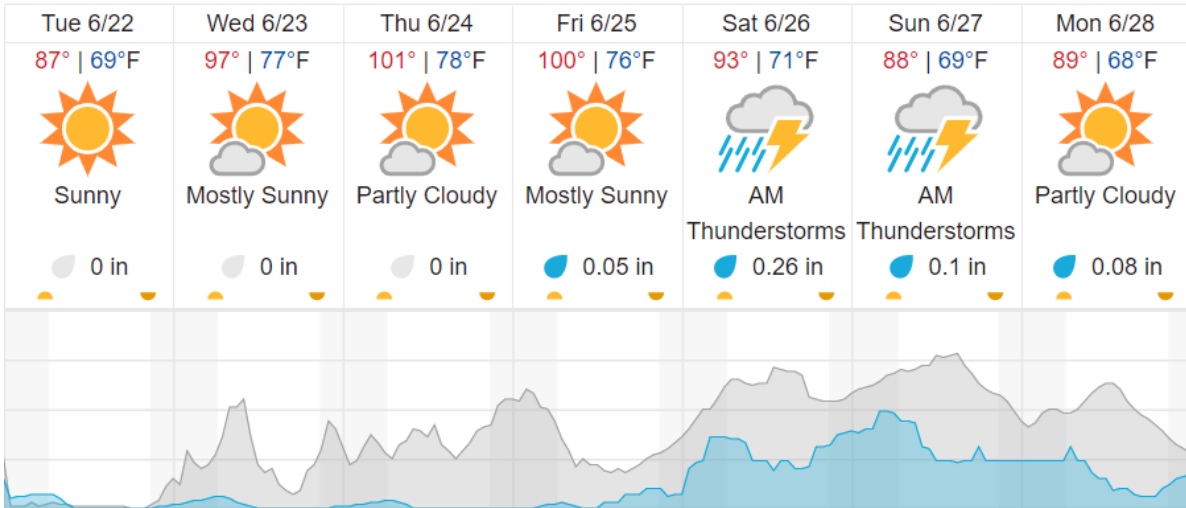

D11 | OAES (Klemme Range Research Station)

1	2	3	4	5	6	7	8	9	10	11	12	13	14	15	16	17	18	19	20	
21	22	23	24	25	26	27	28	29	30	31	32	33	34	35	36					

Flown: 0% (0/36)
Green: 0% (0/36)
Yellow: 0% (0/36)
Red: 0% (0/36)

D11 | PRIN (Pringle Creek)

1	2	3	4	5	6	7	8	9	10	11	12	13	14	15	16	17	18	19	20	
21	22	23	24	25	26															

Flown: 0% (0/26)
Green: 0% (0/26)
Yellow: 0% (0/26)
Red: 0% (0/26)

Weather Forecast

Wichita Falls, TX (KSPS)