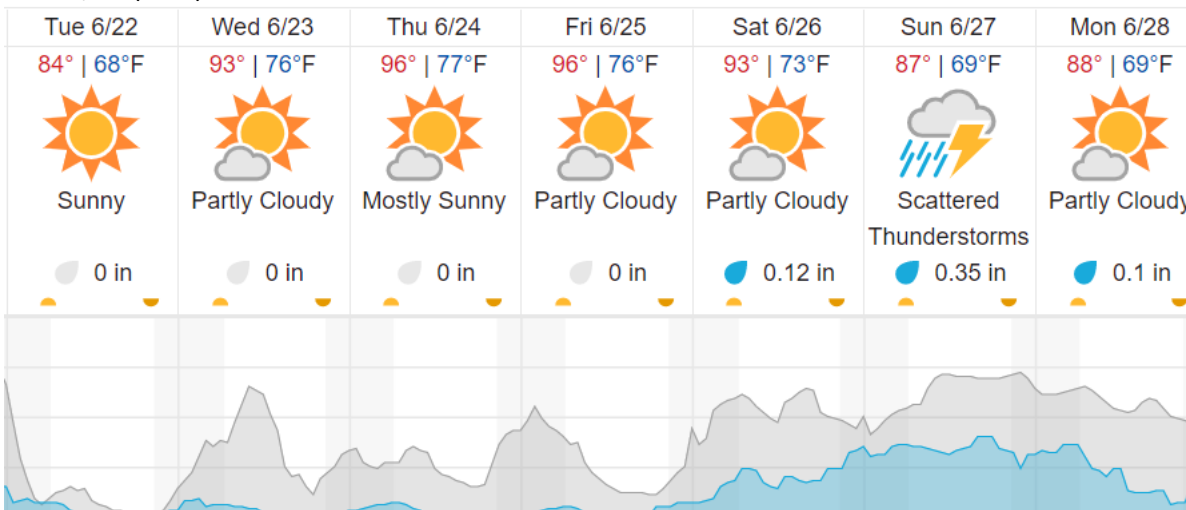

Alvord, TX (CLBJ)