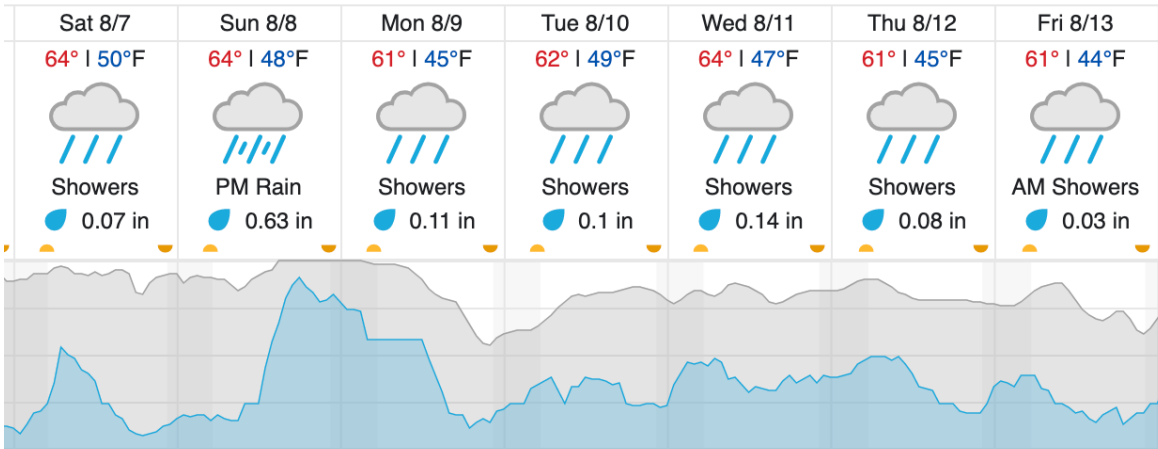

D19 | HEAL (Healy)

1	2	3	4	5	6	7	8	9	10	11	12	13	14	15	16	17	18	19	20
21	22	23	24	25	26	27	28	29	30	31	32	33							

Flown: 100% (33/33)
Green: 100% (33/33)
Yellow: 0% (0/33)
Red: 0% (0/33)

Weather Forecast

Fairbanks, AK (PAFA, BONA)