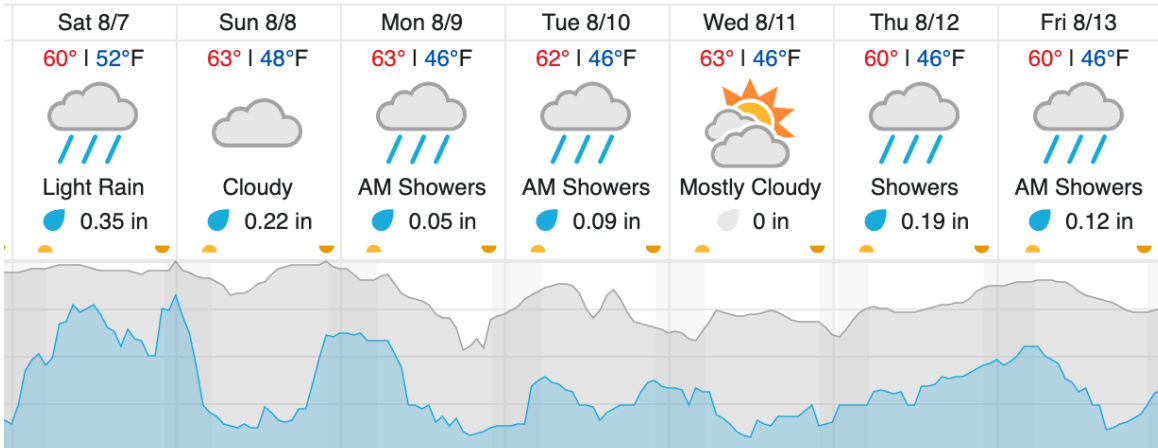

Delta Junction, AK (DEJU)

	Cloud Cover (%)		Chance of Precip. (%)

source: wunderground.com