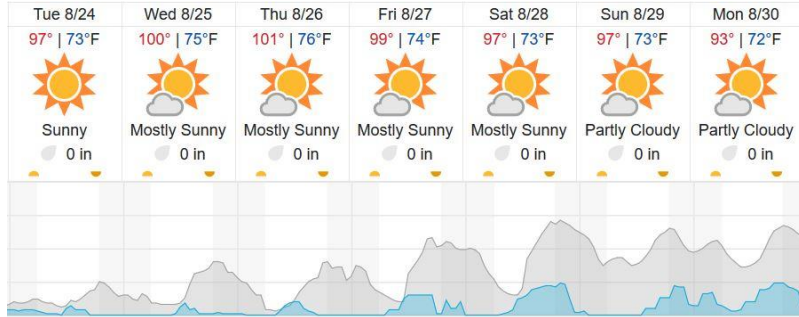

Flown: 0% (0/24)

Green: 0% (0/24)

Yellow: 0% (0/24)

Red: 0% (0/24)

D14|SRER_P3 (Santa Rita Experimental Range Priority 3)

65	66	67	68	69	70	71	72	73	74	75	76	77	78	79	80	81	82	83	84
85	86	87	88	89	90														

Flown: 0% (0/26)

Green: 0% (0/26)

Yellow: 0% (0/26)

Red: 0% (0/26)

Weather Forecast

Vail, AZ (SRER)

Hatch, NM (JORN)

source: wunderground.com