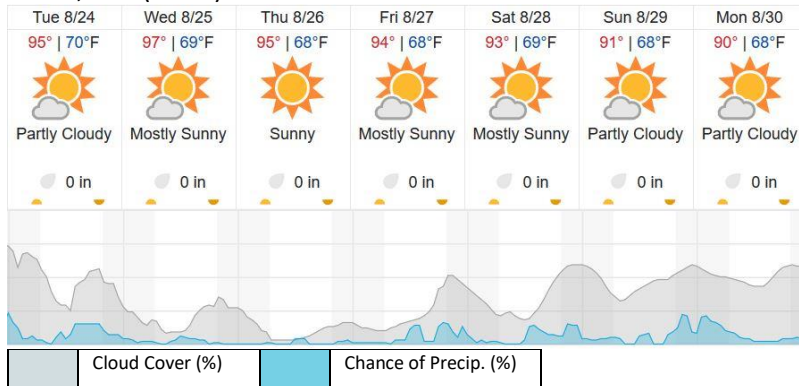

Flown: 0% (0/24)

Green: 0% (0/24)

Yellow: 0% (0/24)

Red: 0% (0/24)

D14|SRER_P3 (Santa Rita Experimental Range Priority 3)

65	66	67	68	69	70	71	72	73	74	75	76	77	78	79	80	81	82	83	84
85	86	87	88	89	90														

Flown: 0% (0/26)

Green: 0% (0/26)

Yellow: 0% (0/26)

Red: 0% (0/26)

Weather Forecast

Vail, AZ (SRER)

Hatch, NM (JORN)

source: wunderground.com