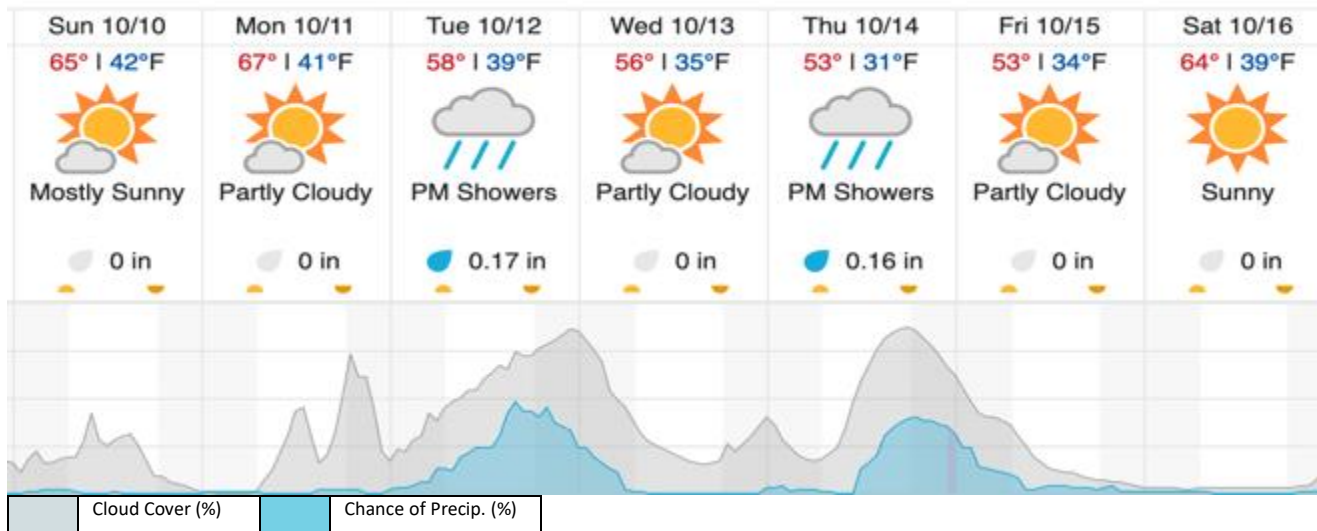

D00|W10D (Wiggle Timing Test - Galaxy)

1 | 2

Flown: 0% (0/2)

Green: 0% (0/2)

Yellow: 0% (0/2)

Red: 0% (0/2)

Weather Forecast

Boulder, CO (KBDU)

source: wunderground.com

Flight Collection Plan for 10 October 2021

No flights scheduled; continue pumping and cooling the spectrometer.

Crew: Elissa (**Lidar**), Abe (**NIS**), Cameron (**Ground**)

Flight Collection Plan for 11 October 2021

Flyority 1

Collection Area: Boresight Calibration – Greeley, CO

Flight Plan Name: D10_B10F_Boresight_Geocal_v8_PRM

On-station Time: 16:10 UTC / 10:10 L

Flyority 2

Collection Area: Nominal Runway Survey Flight Plan

Name: D10_N10F_Nominal_Rnwy_v9_PRM

On-Station Time: Daylight – No solar angle restrictions.

Additional Considerations: Runway should not be wet.