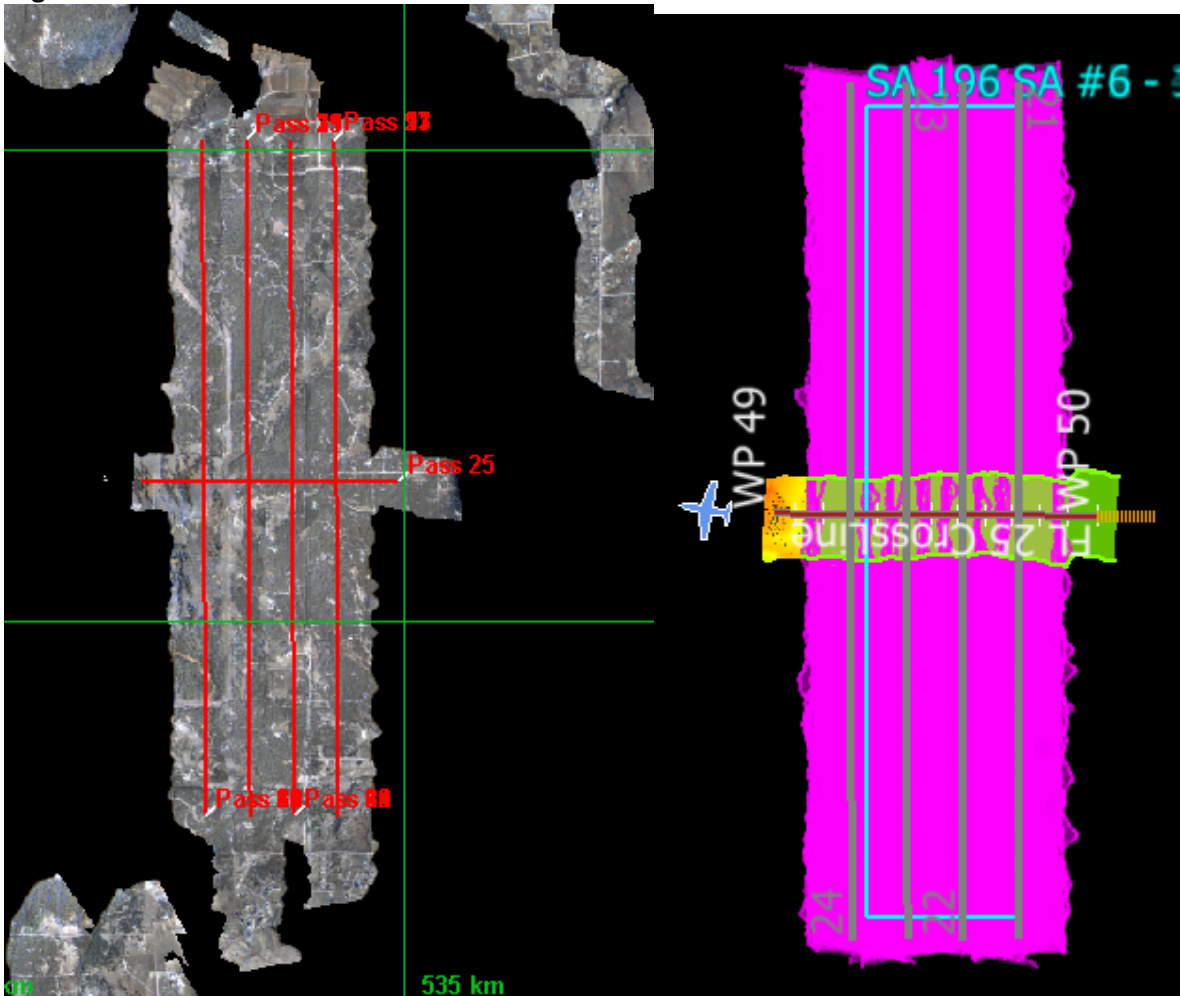

Line #	19	20	21	22	23	24	25
Lidar	✓	✓	✓	✓	✓	✓	✓
Spectrometer	✓	✓	✓	✓	✓	✓	✓
Camera	✓	✓	✓	✓	✓	✓	✓
Cloud Cover							

Total number of lines flown: 25

**Flight Screenshots**

**Cumulative Domain Coverage**

D00|B10F (Complete Greeley Boresight Geocalibration - 1500m, 1000m, 550m - Galaxy)

1	2	3	4	5	6	7	8	9	10	11	12	13	14	15	16	17	18	19	20
---	---	---	---	---	---	---	---	---	----	----	----	----	----	----	----	----	----	----	----

Flown: 0% (0/20)

Green: 0% (0/20)

Yellow: 0% (0/20)

Red: 0% (0/20)

Flown: 100% (21/25)  
 Green: 0% (0/25)  
 Yellow: 100% (25/25)  
 Red: 0% (0/25)

D00|D10C (Boulder City Eye Safety Test)

1	2
---	---

Flown: 100% (2/2)  
 Green: 0% (0/2)  
 Yellow: 100% (2/2)  
 Red: 0% (0/2)

On-station Time: 16:20 UTC / 10:20 L

Crew: Abe (Lidar), John (NIS), Cam (Ground)