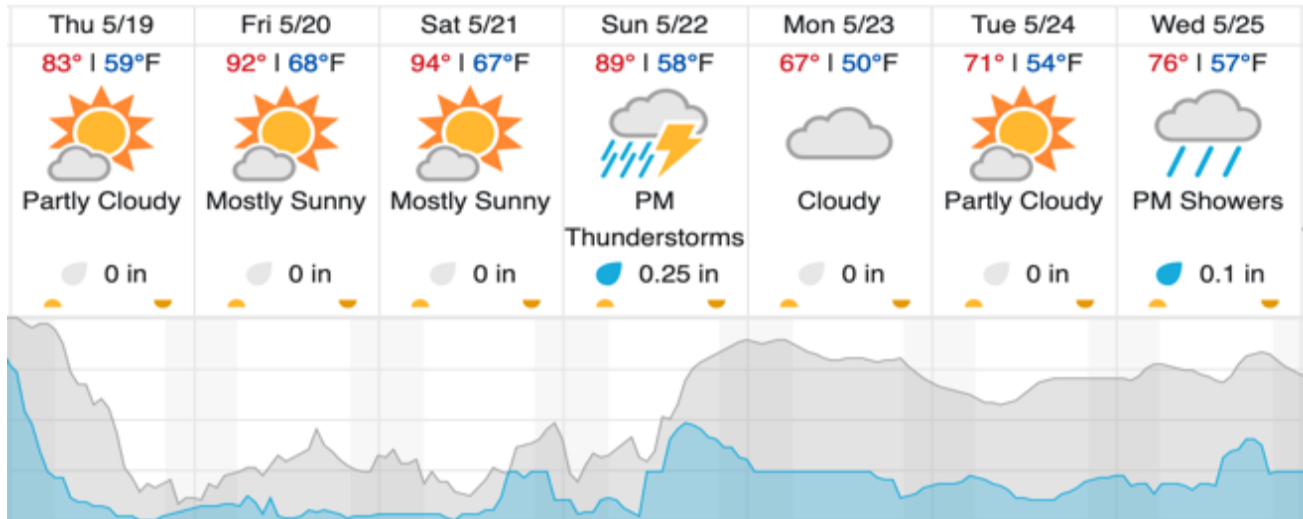

Weather Forecast

Winchester, VA (KOKV, BLAN, SCBI)