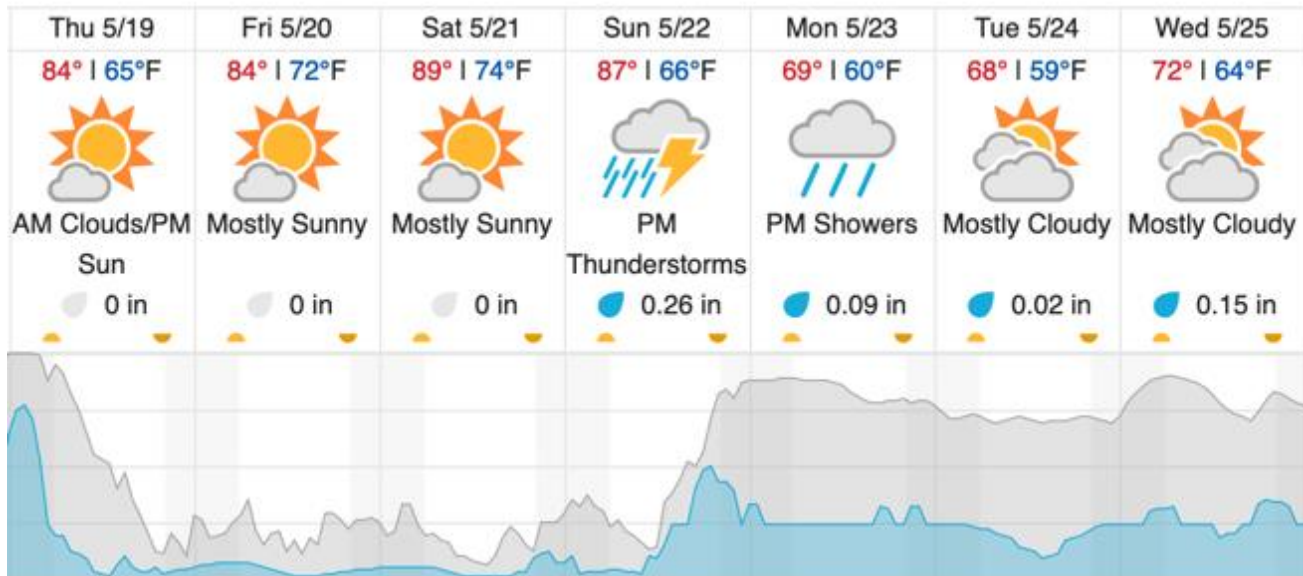

Green: 0% (0/19)

Yellow: 0% (0/19)

Red: 0% (0/19)

Weather Forecast

Winchester, VA (KOKV, BLAN, SCBI)

Annapolis, MD (SERC)

source: wunderground.com

Flight Collection Plan for May 19 2022