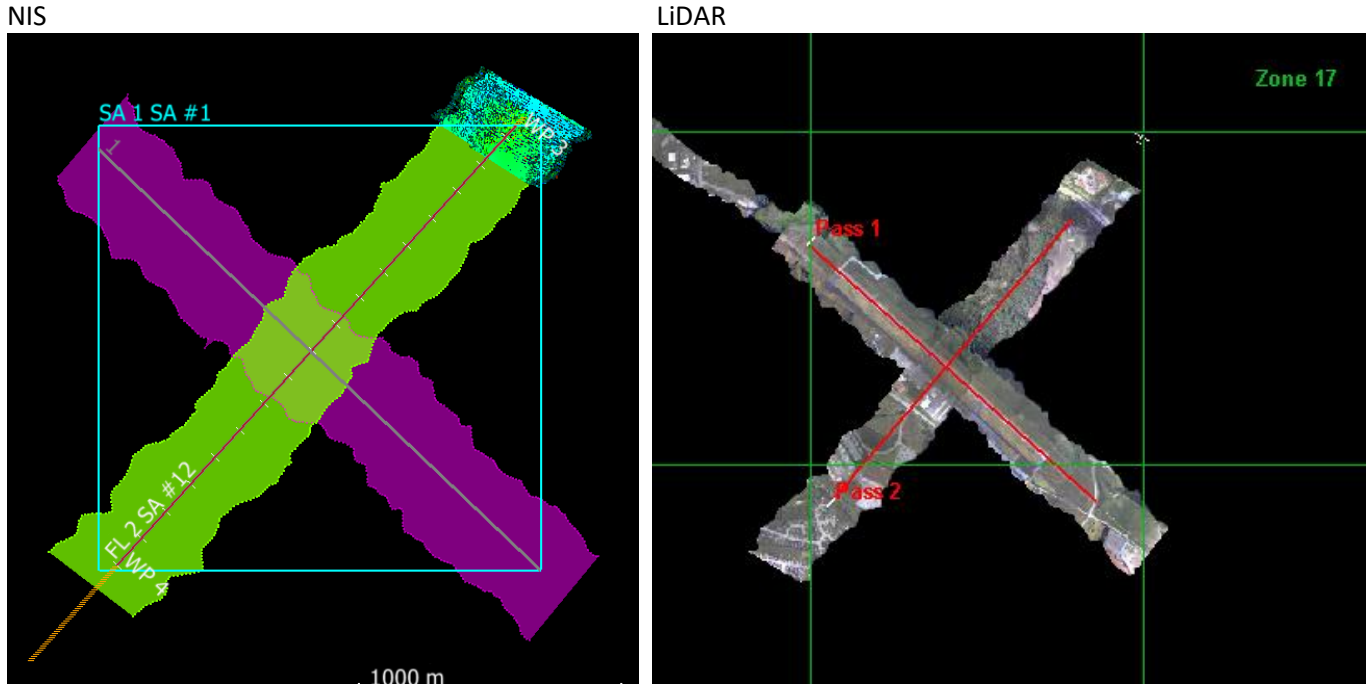

GPS Instruments: 06 - KOKV

Summary

A full-system test flight was conducted today using the KOKV nominal runway flight plan. The NIS appeared to function normally. No smoke or smell was observed, and the current measured on ECS cable 6 did not exceed 5A.

Concerns

None

Comments

- Abe arrived in Winchester last night
- Elissa departing tomorrow

Daily Coverage

Estimated Cloud Cover Key

Green:	Yellow:	Red:
0-10%	11-50%	>50%

D02 | N02B

Line #	1	2
Lidar	✓	✓
Spectrometer	✓	✓
Camera	✓	✓
Cloud Cover		

Total number of lines flown: 2

Flight Screenshots

Cumulative Domain Coverage

D02 | BLAN (Blandy Experimental Farm)

1	2	3	4	5	6	7	8	9	10	11	12	13	14	15	16	17	18	19	20
21	22	23	24	25	26	27	28	29	30	31	32	33							

Flown: 0% (0/33)

Green: 0% (0/33)

Yellow: 0% (0/33)

Red: 0% (0/33)

D02 | N02A (D02 Nominal Runway)

1

Flown: 0% (0/1)

Green: 0% (0/1)