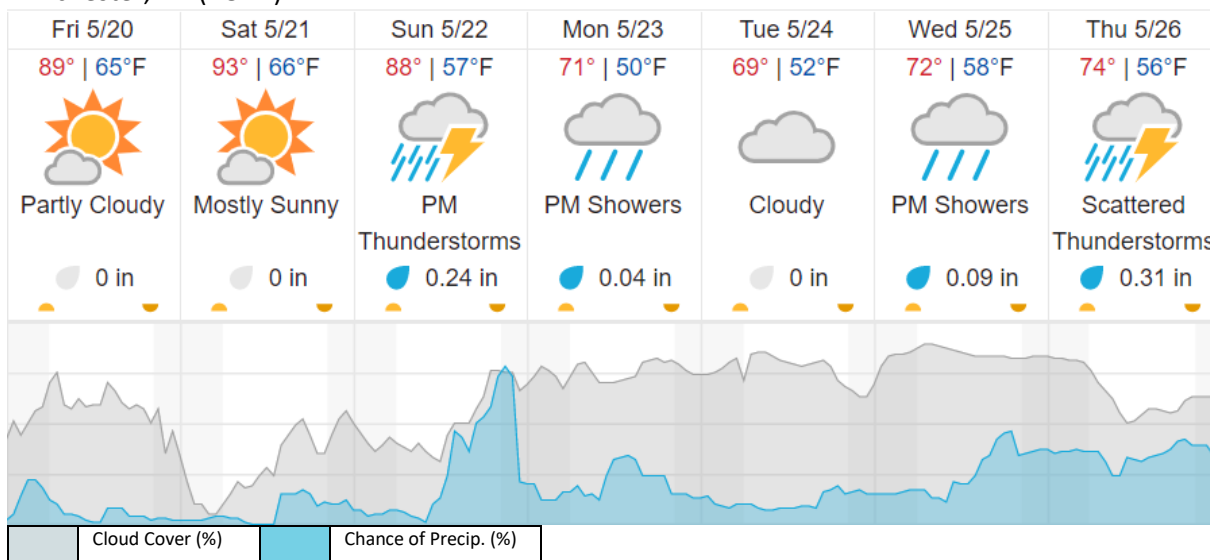

D02 | SERC (Smithsonian Ecological Research Center)

1	2	3	4	5	6	7	8	9	10	11	12	13	14	15	16	17	18	19	20
21	22	23	24	25	26														

Flown: 0% (0/26)
Green: 0% (0/26)
Yellow: 0% (0/26)
Red: 0% (0/26)

D02 | T02A ( )

1	2	3	4	5	6	7	8	9	10	11	12	13	14	15	16	17	18	19

Flown: 0% (0/19)
Green: 0% (0/19)
Yellow: 0% (0/19)
Red: 0% (0/19)

Weather Forecast

Winchester, VA (KOKV)

source: wunderground.com

Flight Collection Plan for 20 May 2022

Flyority 1

Collection Area: Smithsonian Conservation Biology Institute (SCBI)
Flight Plan Name: D02_SCBI_C1_P1_v1_PRM.xml
On-station Time: 1330 UTC / 0930 L

Flyority 2

Collection Area: Smithsonian Environmental Research Center (SERC)
Flight Plan Name: D02_SERC_R1_P1_v1_PRM.xml
On-station Time: 1330 UTC / 0930 L

Flyority 3

Collection Area: Blandy Experimental Farm (BLAN)
Flight Plan Name: D02_BLAN_R2_P1_v3_PRM.xml
On-station Time: 1330 UTC / 0930 L

Flight Crew:

Cameron (Lidar), Abe (NIS)