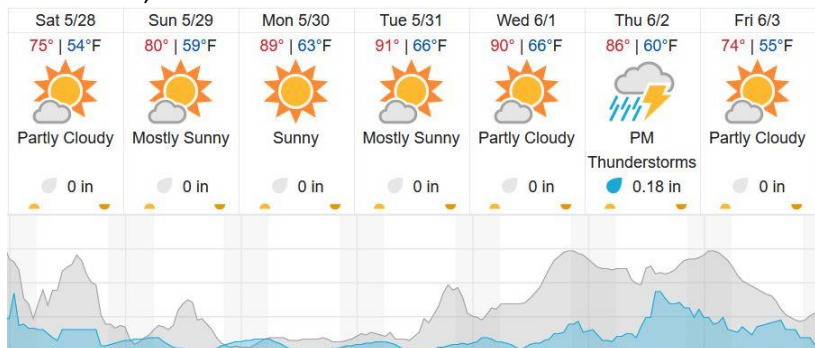

D02 | SERC (Smithsonian Ecological Research Center)

1	2	3	4	5	6	7	8	9	10	11	12	13	14	15	16	17	18	19	20	
21	22	23	24	25	26															

Flown: 0% (0/26)
Green: 0% (0/26)
Yellow: 0% (0/26)
Red: 0% (0/26)

Weather Forecast

Winchester, VA