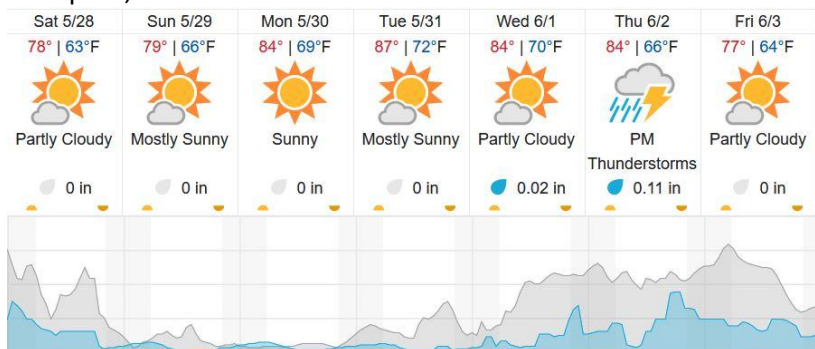

D02 | N02B (D02 Nominal Runway)

1

Flown: 100% (1/1)
Green: 0% (0/1)
Yellow: 0% (0/1)
Red: 100% (1/1)

D02 | SCBI (Smithsonian Conservation Biology Institute)

1	2	3	4	5	6	7	8	9	10	11	12	13	14	15	16	17	18	19	20	
21	22	23	24	25	26	27	28	29	30	31	32									

Flown: 0% (0/32)
Green: 0% (0/32)
Yellow: 0% (0/32)
Red: 0% (0/32)

D02 | SERC (Smithsonian Ecological Research Center)

1	2	3	4	5	6	7	8	9	10	11	12	13	14	15	16	17	18	19	20	
21	22	23	24	25	26															

Flown: 0% (0/26)
 Green: 0% (0/26)
 Yellow: 0% (0/26)
 Red: 0% (0/26)

Weather Forecast

Winchester, VA

Annapolis, MD

Cloud Cover (%)	Chance of Precip. (%)
-----------------	-----------------------

source: wunderground.com