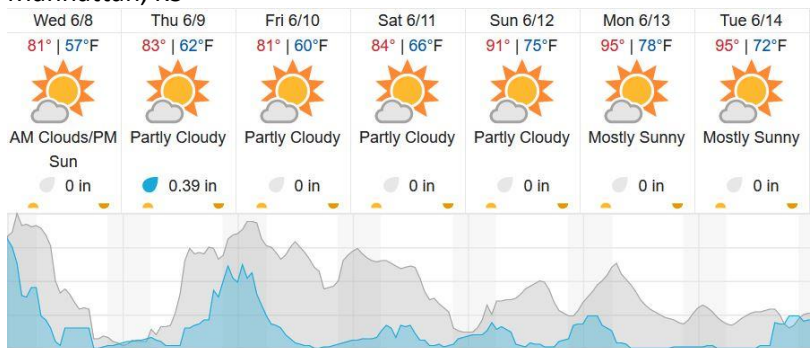

D06 | UKFS (University of Kansas Field Station)

2	3	4	5	6	7	8	9	10	11	12	13	14	15	16	17	18	19	20	21
22	23	24	25	26															

Flown: 0% (0/25)
Green: 0% (0/25)
Yellow: 0% (0/25)
Red: 0% (0/25)

Weather Forecast

Manhattan, KS