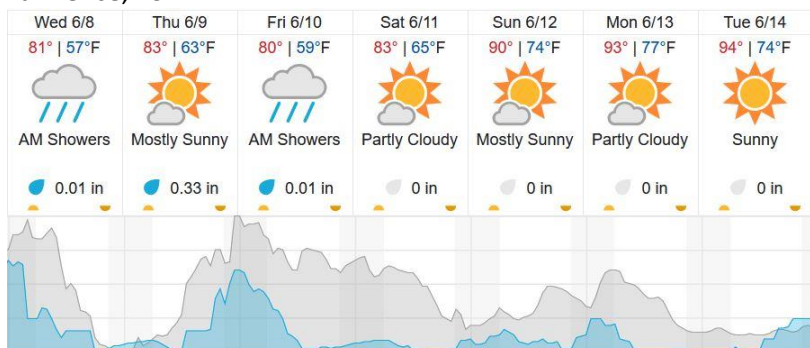

Flown: 0% (0/19)  
Green: 0% (0/19)  
Yellow: 0% (0/19)  
Red: 0% (0/19)

D06| N06A (D06 Nominal Runway )

1
---

Flown: 0% (0/1)  
Green: 0% (0/1)  
Yellow: 0% (0/1)  
Red: 0% (0/1)

D06 | UKFS (University of Kansas Field Station )

2	3	4	5	6	7	8	9	10	11	12	13	14	15	16	17	18	19	20	21
22	23	24	25	26															

Flown: 0% (0/25)  
 Green: 0% (0/25)  
 Yellow: 0% (0/25)  
 Red: 0% (0/25)

**Weather Forecast**

**Manhattan, KS**

**Lawrence, KS**