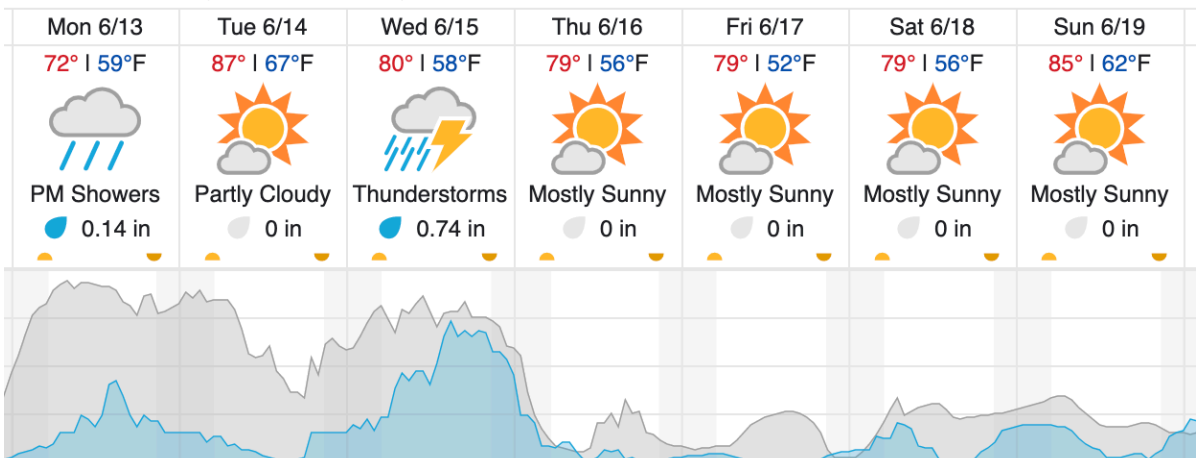

D05|STEI_TREE_P1 (Steigerwaldt Land Services and Treehaven Priority 1)

2	3	4	5	6	7	8	9	10	11	12	13	14	15	16	17	18	19	20	21	
22	23	24	25	26																

Flown: 8% (2/25)
Green: 8% (2/25)
Yellow: 0% (0/25)
Red: 0% (0/25)

D05|STEI_TREE_P2 (Steigerwaldt Land Services and Treehaven Priority 2)

27	28	29	30	31	32	33	34	35	36	37	38	39	40	41	42	43	44

Flown: 100% (18/18)
Green: 0% (0/18)
Yellow: 17% (3/18)
Red: 83% (15/18)

D05|UNDE (University of Notre Dame Environmental Research Center)

2	3	4	5	6	7	8	9	10	11	12	13	14	15	16	17	18	19	20	21	
22	23	24	25	26	27	28	29													

Flown: 0% (0/28)
Green: 0% (0/28)
Yellow: 0% (0/28)
Red: 0% (0/28)

Weather Forecast

Rhineland, WI (KRHI, STEI-TREE)