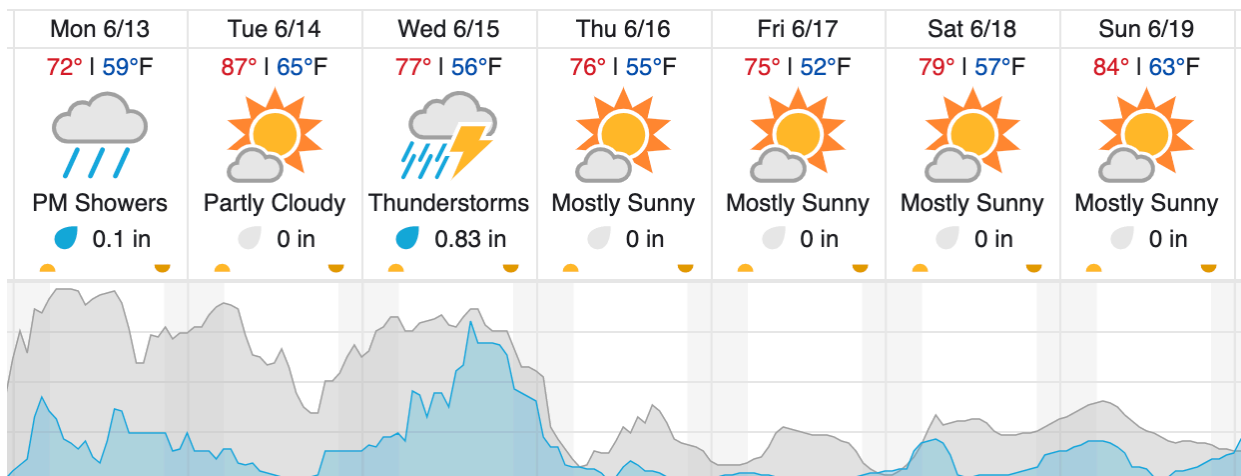

27	28	29	30	31	32	33	34	35	36	37	38	39	40	41	42	43	44
----	----	----	----	----	----	----	----	----	----	----	----	----	----	----	----	----	----

Flown: 100% (18/18)  
 Green: 0% (0/18)  
 Yellow: 17% (3/18)  
 Red: 83% (15/18)

**Weather Forecast**

Rhineland, WI (KRHI, STEI-TREE)

Boulder Junction, WI (UNDE)

source: wunderground.com

**Flight Collection Plan for 13 June 2022**

**Flyority 1:**

Collection Area: Steigerwaldt Land Services - Treehaven (STEI-TREE) – Priority 1 Flight Box