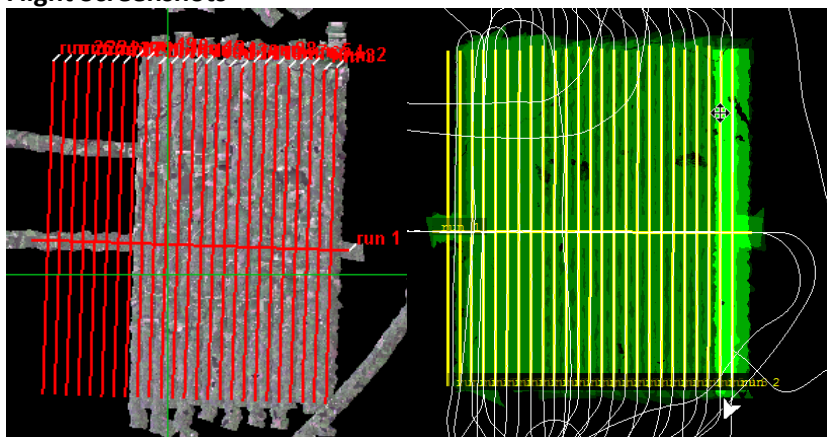

Flight Screenshots

NIS screenshot

lidar screenshot

Cumulative Domain Coverage

D05 | CHEQ (Chequamegon-Nicolet National Forest)

2	3	4	5	6	7	8	9	10	11	12	13	14	15	16	17

Flown: 100% (16/16)

Green: 0% (0/16)

Yellow: 0% (0/16)

Red: 100% (16/16)

D05 | LIRO (Little Rock Lake)

2	3	4	5	6	7	8

Flown: 100% (7/7)

Green: 0% (0/7)

Yellow: 14% (1/7)

Red: 86% (6/7)

D05 | STEI_TREE_P1 (Steigerwaldt Land Services and Treehaven Priority 1)

2	3	4	5	6	7	8	9	10	11	12	13	14	15	16	17	18	19	20	21
22	23	24	25	26															

Flown: 100% (25/25)

Green: 100% (25/25)

Yellow: 0% (0/25)

Red: 0% (0/25)

D05 | STEI_TREE_P2 (Steigerwaldt Land Services and Treehaven Priority 2)

27	28	29	30	31	32	33	34	35	36	37	38	39	40	41	42	43	44

Flown: 100% (18/18)

Green: 0% (0/18)

Yellow: 17% (3/18)

Red: 83% (15/18)

D05 | UNDE (University of Notre Dame Environmental Research Center)

2	3	4	5	6	7	8	9	10	11	12	13	14	15	16	17	18	19	20	21
22	23	24	25	26	27	28	29												

Flown: 0% (0/28)

Green: 0% (0/28)

Yellow: 0% (0/28)

Red: 0% (0/28)