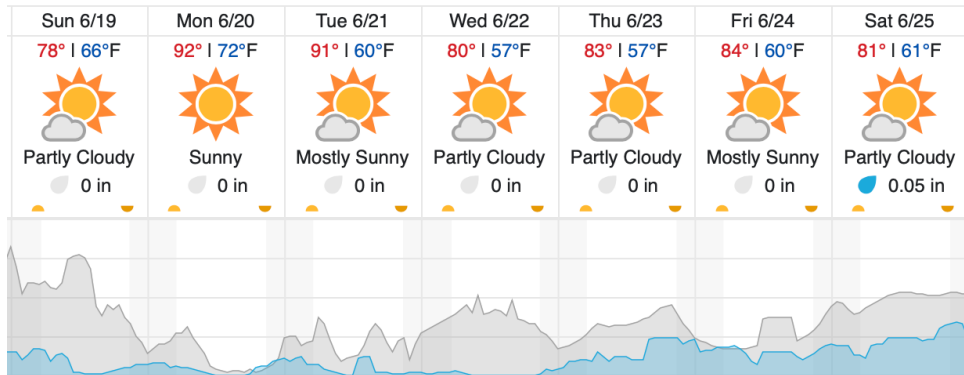

Flown: 0% (0/28)

Green: 0% (0/28)

Yellow: 0% (0/28)

Red: 0% (0/28)

Weather Forecast

Rhineland, WI (KRHI, STEI-TREE)

Boulder Junction, WI (UNDE)

source: wunderground.com

Flight Collection Plan for 19 June 2022

Flyority 1: **(if green)**:

Collection Area: Chequamegon-Nicolet National Forest (CHEQ)

Flight plan name: D05_CHEQ_R2_P1_v3_Q780

On-Station Time: 1420 UTC / 0920 L

Flyority 2: