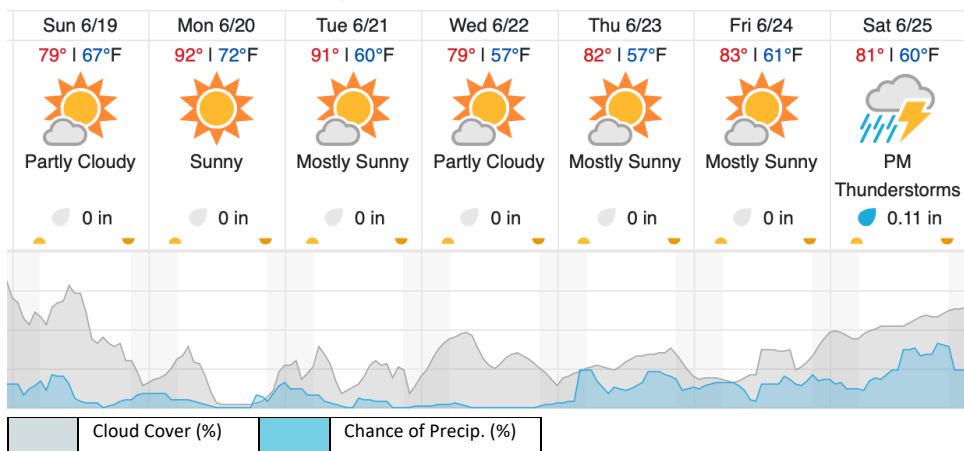

Flown: 0% (0/28)

Green: 0% (0/28)

Yellow: 0% (0/28)

Red: 0% (0/28)

Weather Forecast

Rhineland, WI (KRHI, STEI-TREE)

Boulder Junction, WI (UNDE)

source: wunderground.com