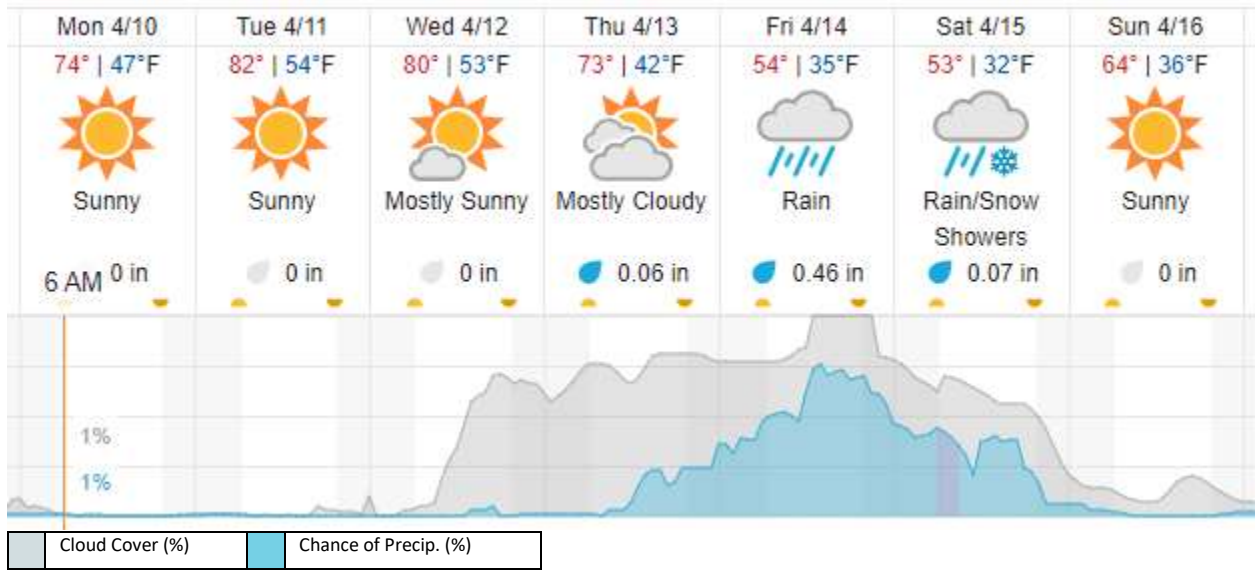

### D00|V10F ()

1	2	3	4	5	6	7	8	9	10	11	12	13	14	15	16	17	18	19	20	
21	22	23	24	25	26	27	28	29												

Flown: 14% (4/29)

Green: 0% (0/29)

Yellow: 14% (4/29)

Red: 0% (0/29)

D00|W10D (Wiggle Timing Test - Galaxy)

1 2

Flown: 100% (2/2)  
Green: 0% (0/2)  
Yellow: 0% (0/2)  
Red: 100% (2/2)

**Weather Forecast**  
**Boulder, CO**

source: wunderground.com

**Flight Collection Plan for April 10<sup>th</sup>, 2023**

Refly of the Boresight tomorrow, 0830 show.