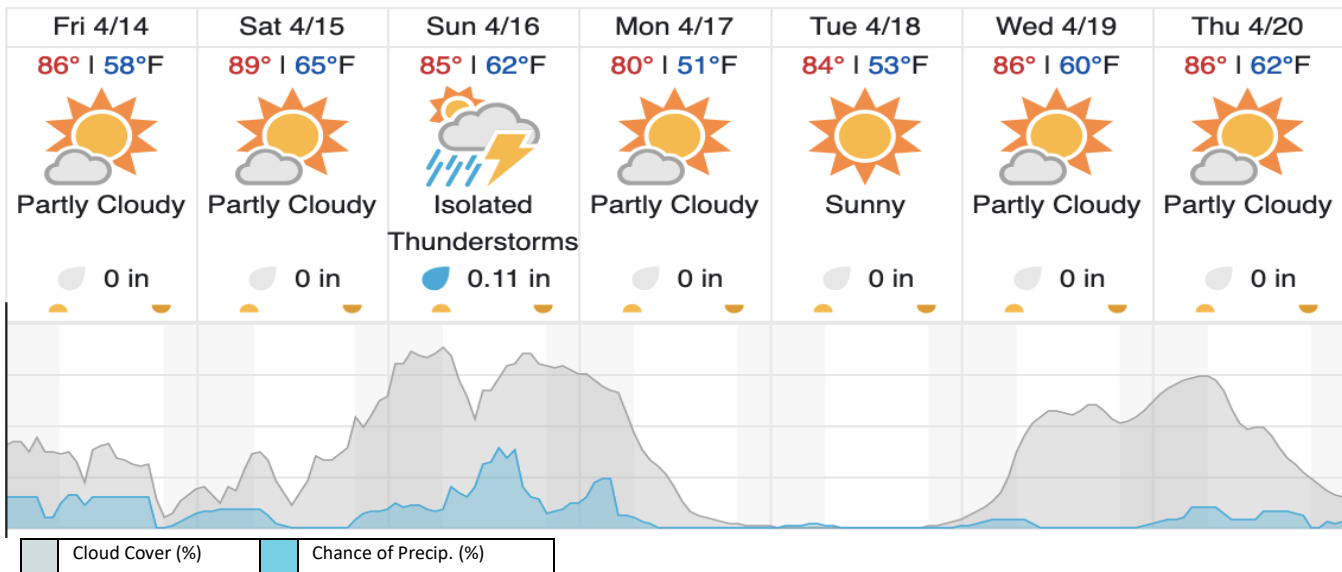

D00|R10F (Boulder Airport Radiometric Calibration - Galaxy)

1	2	3	4	5
---	---	---	---	---

Flown: 100% (5/5)
 Green: 100% (5/5)
 Yellow: 0% (0/5)
 Red: 0% (0/5)

D00|V10F ()

1	2	3	4	5	6	7	8	9	10	11	12	13	14	15	16	17	18	19	20	
21	22	23	24	25	26	27	28	29												

Flown: 28% (8/29)
 Green: 0% (0/29)
 Yellow: 14% (4/29)
 Red: 14% (4/29)

D00|W10D (Wiggle Timing Test - Galaxy)

1	2
---	---

Flown: 100% (2/2)
 Green: 0% (0/2)
 Yellow: 0% (0/2)
 Red: 100% (2/2)

Weather Forecast
Gainesville, FL