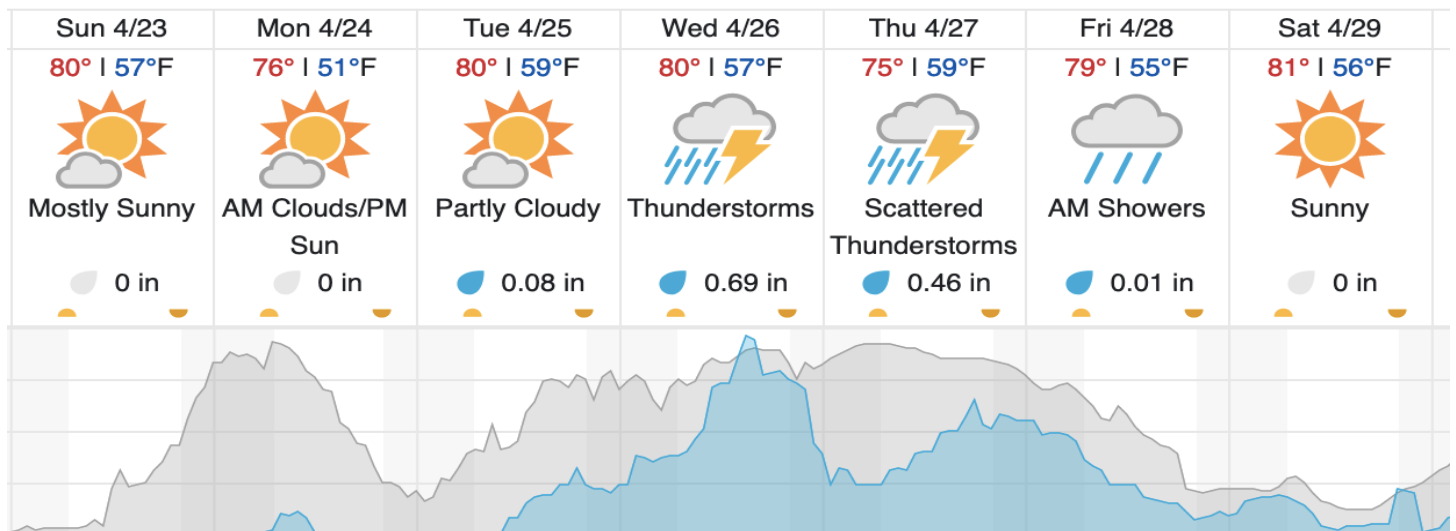

Flown: 0% (0/16)
 Green: 0% (0/16)
 Yellow: 0% (0/16)
 Red: 0% (0/16)

Weather Forecast

Kissimmee, FL (DSNY)

Gainesville, FL (OSBS)

Newton, GA (JERC)

source: wunderground.com

Flight Collection Plan for April 23, 2023