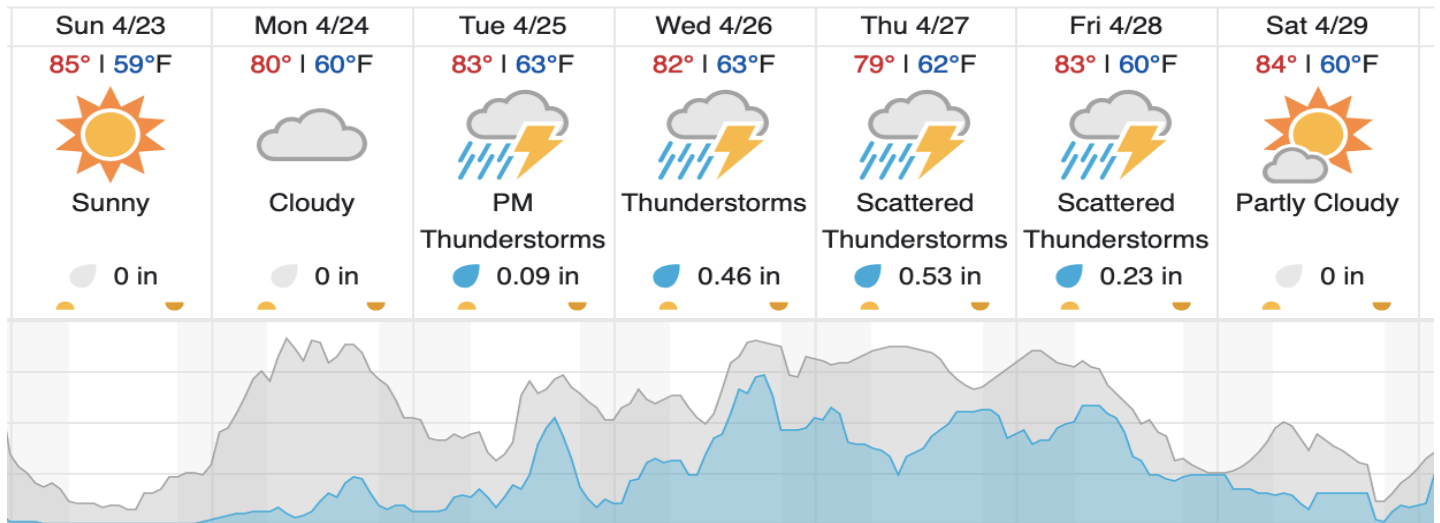

Gainesville, FL (OSBS)