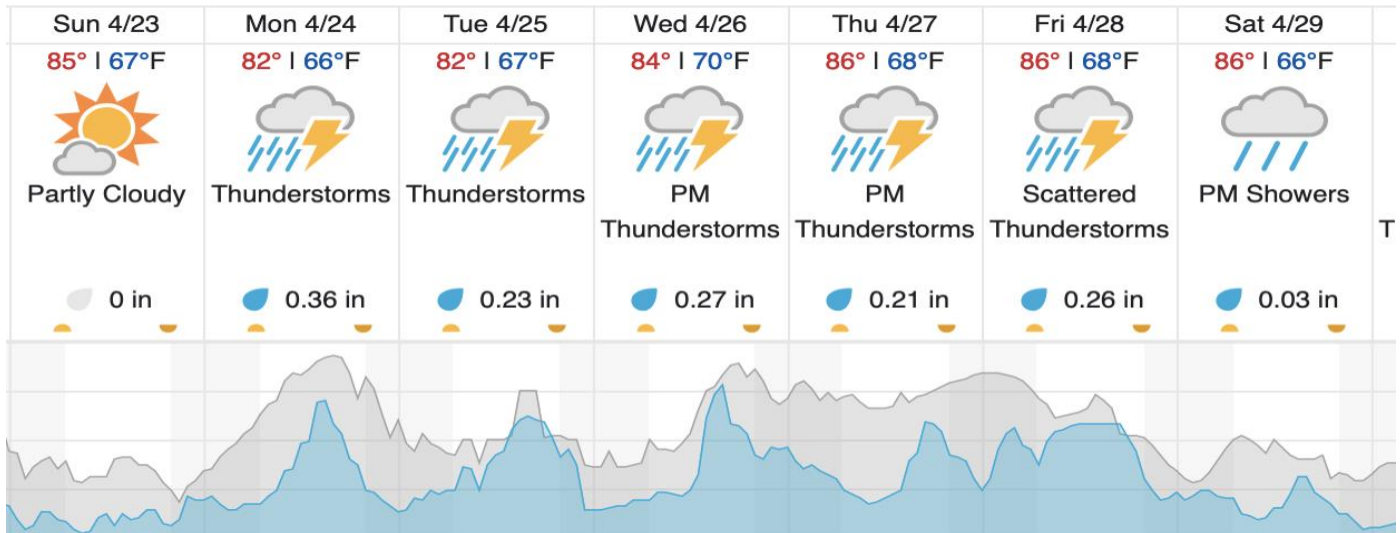

D03 | JERC_P1 (Jones Ecological Research Center Priority 1)

1	2	3	4	5	6	7	8	9	10	11	12	13	14	15	16	17	18	19	20
21	22	23	24	25	26														

Flown: 0% (0/26)
Green: 0% (0/26)
Yellow: 0% (0/26)
Red: 0% (0/26)

D03 | JERC_P2 (Jones Ecological Research Center Priority 2)

27	28	29	30	31	32	33	34	35	36	37	38	39	40	41	42	43	44	45	46
47	48	49	50	51															

Flown: 0% (0/25)
Green: 0% (0/25)
Yellow: 0% (0/25)
Red: 0% (0/25)

D03 | N03A (D03 Nominal Runway)

1

Flown: 0% (0/1)
Green: 0% (0/1)
Yellow: 0% (0/1)
Red: 0% (0/1)

D03 | OSBS_P1 (Ordway-Swisher Biological Station Priority 1)

1	2	3	4	5	6	7	8	9	10	11	12	13	14	15	16	17	18	19	20
21	22	23	24	25	26	27													

Flown: 0% (0/27)
Green: 0% (0/27)
Yellow: 0% (0/27)
Red: 0% (0/27)

D03 | OSBS_P2 (Ordway-Swisher Biological Station Priority 2)

28	29	30	31	32	33	34	35	36	37	38	39	40	41	42	43

Flown: 0% (0/16)
Green: 0% (0/16)
Yellow: 0% (0/16)
Red: 0% (0/16)

Weather Forecast

Kissimmee, FL (DSNY)