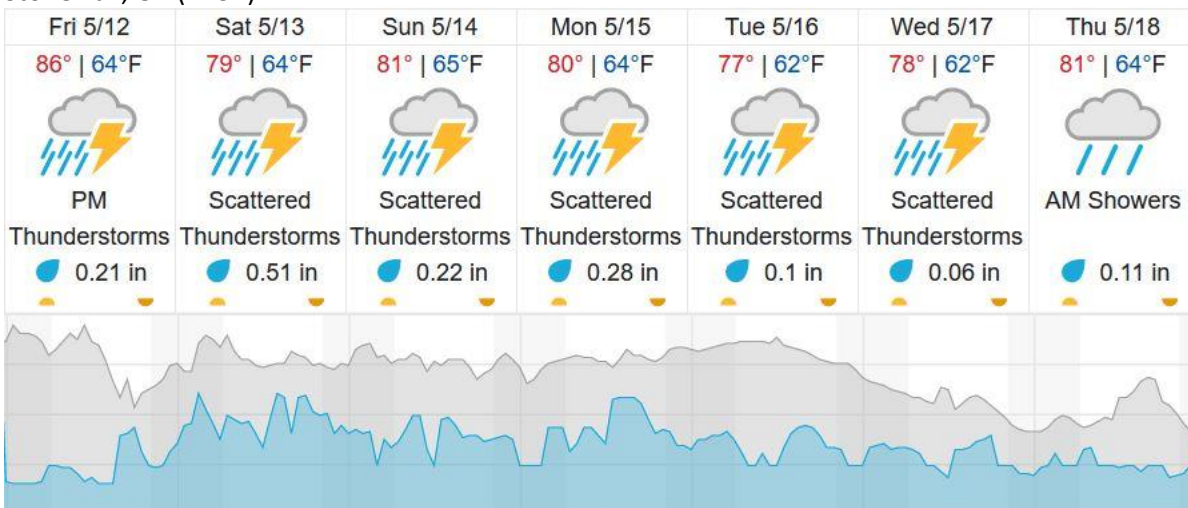

D11 | PRIN (Pringle Creek)

1	2	3	4	5	6	7	8	9	10	11	12	13	14	15	16	17	18	19	20
21	22	23	24	25	26														

Flown: 0% (0/26)
 Green: 0% (0/26)
 Yellow: 0% (0/26)
 Red: 0% (0/26)

Weather Forecast

Alvord, TX (CLBJ, PRIN)

Stonewall, OK (BLUE)

Cloud Cover (%)	Chance of Precip. (%)
-----------------	-----------------------

source: wunderground.com

Flight Collection Plan for May 12, 2023

Flyority 1

Collection Area: LBJ Grasslands (CLBJ)