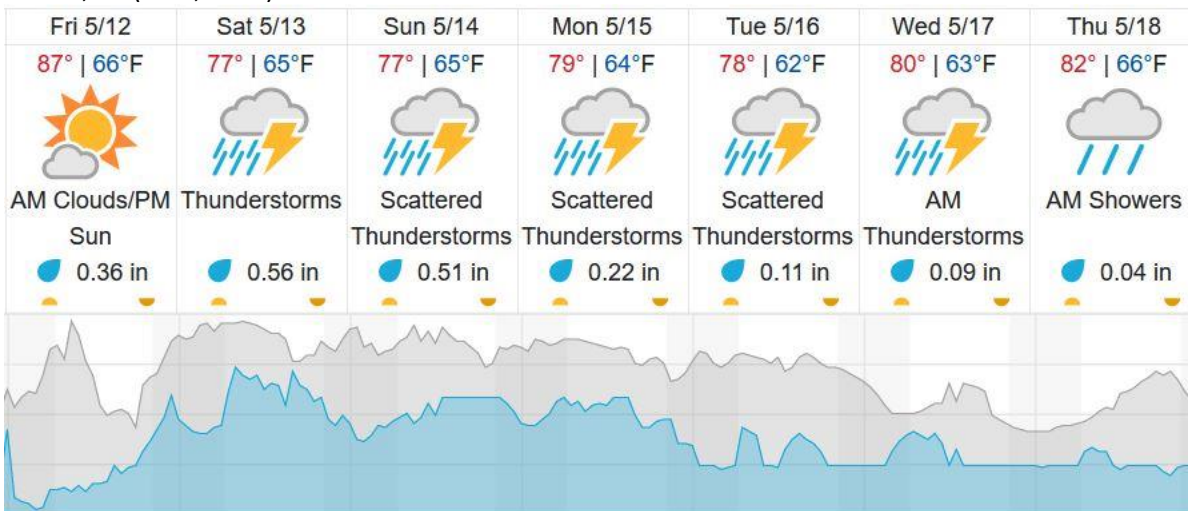

D11 | OAES (Klemme Range Research Station)

1	2	3	4	5	6	7	8	9	10	11	12	13	14	15	16	17	18	19	20
21	22	23	24	25	26	27	28	29	30	31	32	33	34	35	36				

Flown: 100% (36/36)
Green: 100% (36/36)
Yellow: 0% (0/36)
Red: 0% (0/36)

D11 | PRIN (Pringle Creek)

1	2	3	4	5	6	7	8	9	10	11	12	13	14	15	16	17	18	19	20
21	22	23	24	25	26														

Flown: 0% (0/26)
Green: 0% (0/26)
Yellow: 0% (0/26)
Red: 0% (0/26)

Weather Forecast

Alvord, TX (CLBJ, PRIN)