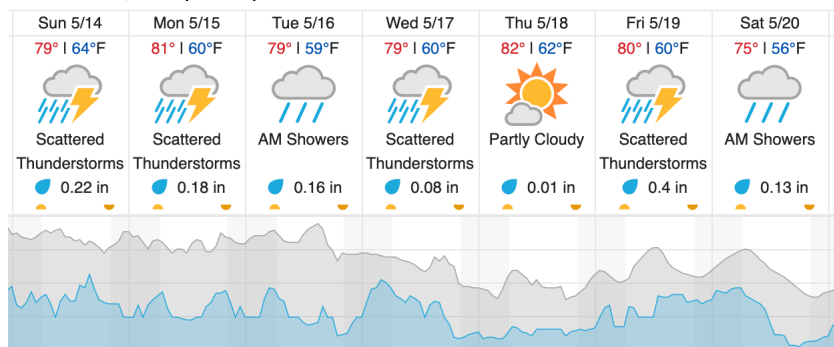

Green: 0% (0/29)

Yellow: 0% (0/29)

Red: 0% (0/29)

D11 | OAES (Klemme Range Research Station)

1	2	3	4	5	6	7	8	9	10	11	12	13	14	15	16	17	18	19	20
21	22	23	24	25	26	27	28	29	30	31	32	33	34	35	36				

Flown: 100% (36/36)
 Green: 100% (36/36)
 Yellow: 0% (0/36)
 Red: 0% (0/36)

D11 | PRIN (Pringle Creek)

1	2	3	4	5	6	7	8	9	10	11	12	13	14	15	16	17	18	19	20
21	22	23	24	25	26														

Flown: 0% (0/26)
 Green: 0% (0/26)
 Yellow: 0% (0/26)
 Red: 0% (0/26)

Weather Forecast

Alvord, TX (CLBJ, PRIN)

Stonewall, OK (BLUE)

Cloud Cover (%)	Chance of Precip. (%)
-----------------	-----------------------

source: wunderground.com

Flight Collection Plan for May 14, 2023

Flyority 1

Collection Area: LBJ Grasslands (CLBJ)
 Flight Plan Name: D11_CLBJ_C1_P1_v3_Q780
 On-Station Time: 15:00 UTC/ 10:00 L