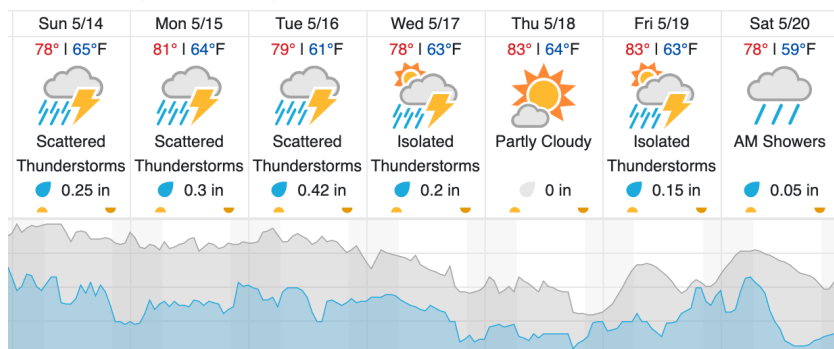

D11 | OAES (Klemme Range Research Station)

1	2	3	4	5	6	7	8	9	10	11	12	13	14	15	16	17	18	19	20
21	22	23	24	25	26	27	28	29	30	31	32	33	34	35	36				

Flown: 100% (36/36)
Green: 100% (36/36)
Yellow: 0% (0/36)
Red: 0% (0/36)

D11 | PRIN (Pringle Creek)

1	2	3	4	5	6	7	8	9	10	11	12	13	14	15	16	17	18	19	20
21	22	23	24	25	26														

Flown: 0% (0/26)
Green: 0% (0/26)
Yellow: 0% (0/26)
Red: 0% (0/26)

Weather Forecast

Alvord, TX (CLBJ, PRIN)