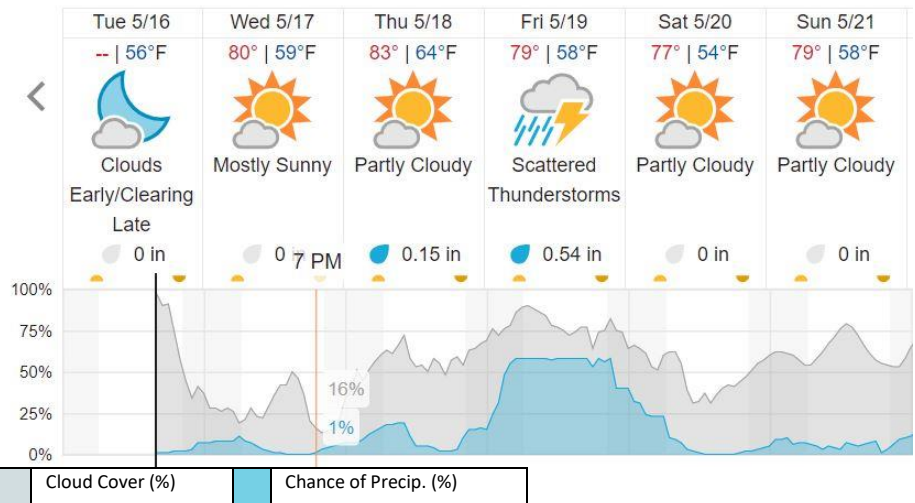

1	2	3	4	5	6	7	8	9	10	11	12	13	14	15	16	17	18	19	20
21	22	23	24	25	26	27	28	29	30	31	32	33	34	35	36				

Flown: 100% (36/36)

Green: 100% (36/36)

Yellow: 0% (0/36)

Red: 0% (0/36)

D11 | PRIN (Pringle Creek )

1	2	3	4	5	6	7	8	9	10	11	12	13	14	15	16	17	18	19	20	
21	22	23	24	25	26															

Flown: 0% (0/26)  
 Green: 0% (0/26)  
 Yellow: 0% (0/26)  
 Red: 0% (0/26)

**Weather Forecast**

Alvord, TX (CLBJ, PRIN)

Stonewall, OK (BLUE)

source: wunderground.com

**Flight Collection Plan for May 17, 2023**