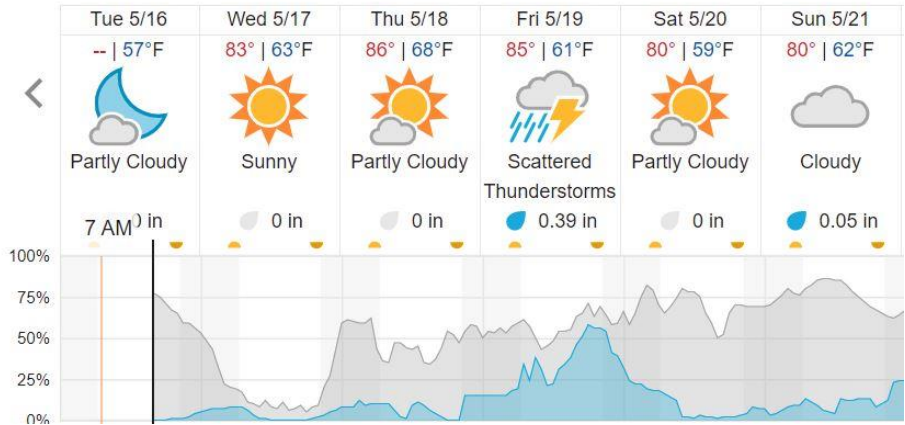

1	2	3	4	5	6	7	8	9	10	11	12	13	14	15	16	17	18	19	20
21	22	23	24	25	26	27	28	29	30	31	32	33	34	35	36				

Flown: 100% (36/36)

Green: 100% (36/36)

Yellow: 0% (0/36)

Red: 0% (0/36)

D11 | PRIN (Pringle Creek )

1	2	3	4	5	6	7	8	9	10	11	12	13	14	15	16	17	18	19	20	
21	22	23	24	25	26															

Flown: 0% (0/26)  
 Green: 0% (0/26)  
 Yellow: 0% (0/26)  
 Red: 0% (0/26)

**Weather Forecast**

Alvord, TX (CLBJ, PRIN)

Stonewall, OK (BLUE)

source: wunderground.com

**Flight Collection Plan for May 17, 2023**