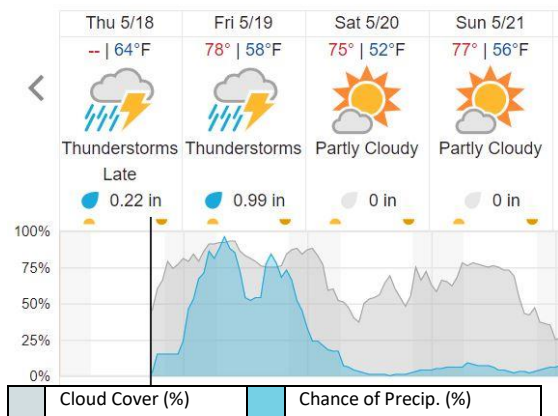

source: wunderground.com