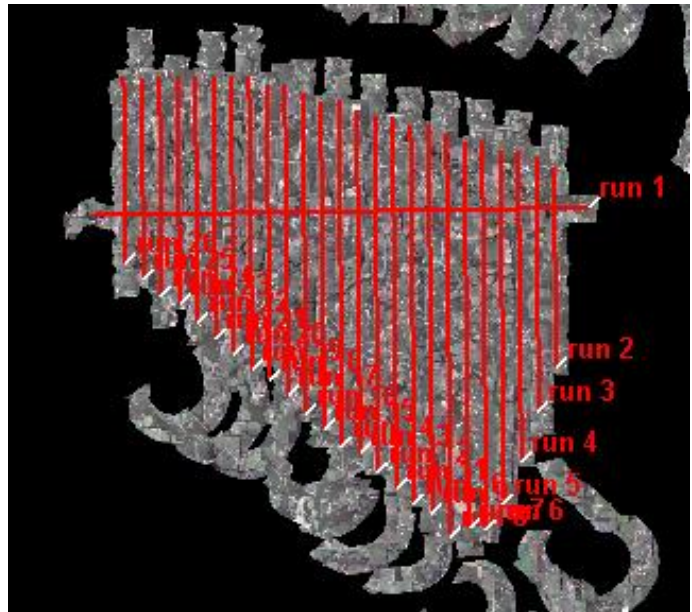

Summary

The crew took advantage of a storm system holding this morning to collect PRIN in red conditions. Small cumulus clouds slightly below collection altitude challenged collection but did not impact data collections.

Concerns

The lidar data recorder gave a fault during line 17 and was reflown.

Comments

A payload tour was conducted for D11 staff. Many thanks to all those who made the trek to Wichita Falls.

Daily Coverage

Estimated Cloud Cover Key

Green:	Yellow:	Red:
0-10%	11-50%	>50%

D11|PRIN

Line #	1	2	3	4	5	6	7	8	9	10	11	12	13	14	15	16	17	18	19	20
Lidar	✓	✓	✓	✓	✓	✓	✓	✓	✓	✓	✓	✓	✓	✓	✓	✓	✓	✓	✓	✓
Spectrometer	✓	✓	✓	✓	✓	✓	✓	✓	✓	✓	✓	✓	✓	✓	✓	✓	✓	✓	✓	✓
Camera	✓	✓	✓	✓	✓	✓	✓	✓	✓	✓	✓	✓	✓	✓	✓	✓	✓	✓	✓	✓
Cloud Cover																				

Line #	21	22	23	24	25	26
Lidar	✓	✓	✓	✓	✓	✓
Spectrometer	✓	✓	✓	✓	✓	✓
Camera	✓	✓	✓	✓	✓	✓
Cloud Cover						

Total number of lines flown: 26

Flight Screenshots

Lidar screenshot 2023051813

NIS screenshot 2023051813