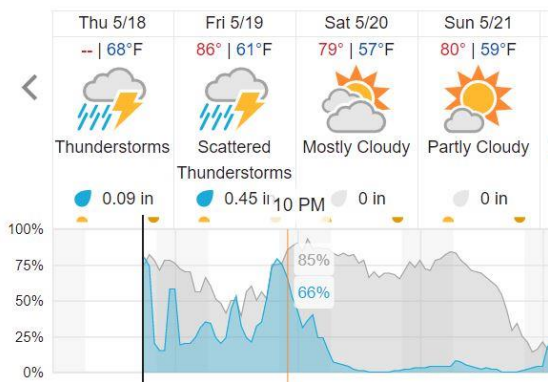

D11|CLBJ (LBJ National Grassland)

1	2	3	4	5	6	7	8	9	10	11	12	13	14	15	16	17	18	19	20
21	22	23	24	25	26	27	28	29											

Flown: 100% (29/29)
Green: 41% (12/29)
Yellow: 59% (17/29)
Red: 0% (0/29)

D11|OAES (Klemme Range Research Station)

1	2	3	4	5	6	7	8	9	10	11	12	13	14	15	16	17	18	19	20
21	22	23	24	25	26	27	28	29	30	31	32	33	34	35	36				

Flown: 100% (36/36)
Green: 100% (36/36)
Yellow: 0% (0/36)
Red: 0% (0/36)

D11|PRIN (Pringle Creek)

1	2	3	4	5	6	7	8	9	10	11	12	13	14	15	16	17	18	19	20
21	22	23	24	25	26														

Flown: 100% (26/26)
Green: 0% (0/26)
Yellow: 0% (0/26)
Red: 100% (26/26)

Weather Forecast

Alvord, TX (CLBJ, PRIN)

Stonewall, OK (BLUE)