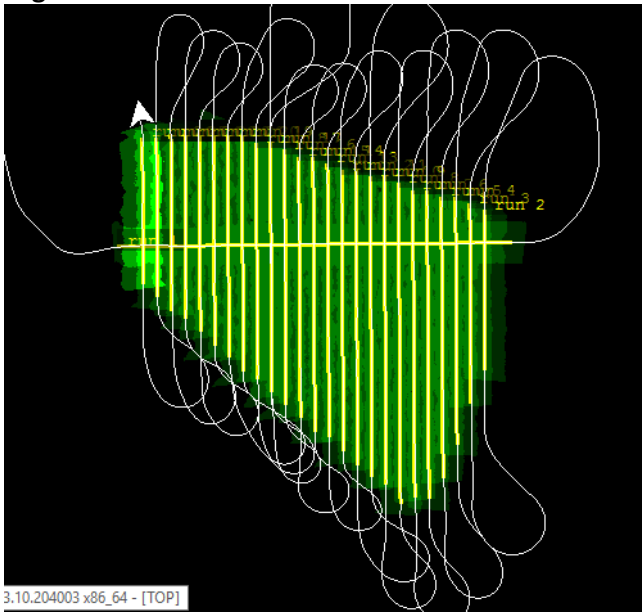

Summary

The crew took advantage of a storm system holding this morning to collect PRIN in red conditions. Small cumulus clouds slightly below collection altitude challenged collection but did not impact data collections.

Concerns

The lidar data recorder gave a fault during line 17 and was reflown.

Comments

A payload tour was conducted for D11 staff. Many thanks to all those who made the trek to Wichita Falls.

Daily Coverage

Estimated Cloud Cover Key

Green:	Yellow:	Red:
0-10%	11-50%	>50%

D11|PRIN

Line #	1	2	3	4	5	6	7	8	9	10	11	12	13	14	15	16	17	18	19	20
Lidar	✓	✓	✓	✓	✓	✓	✓	✓	✓	✓	✓	✓	✓	✓	✓	✓	✓	✓	✓	✓
Spectrometer	✓	✓	✓	✓	✓	✓	✓	✓	✓	✓	✓	✓	✓	✓	✓	✓	✓	✓	✓	✓
Camera	✓	✓	✓	✓	✓	✓	✓	✓	✓	✓	✓	✓	✓	✓	✓	✓	✓	✓	✓	✓
Cloud Cover																				

Line #	21	22	23	24	25	26
Lidar	✓	✓	✓	✓	✓	✓
Spectrometer	✓	✓	✓	✓	✓	✓
Camera	✓	✓	✓	✓	✓	✓
Cloud Cover						

Total number of lines flown: 26

Flight Screenshots

Lidar screenshot 2023051813

NIS screenshot 2023051813