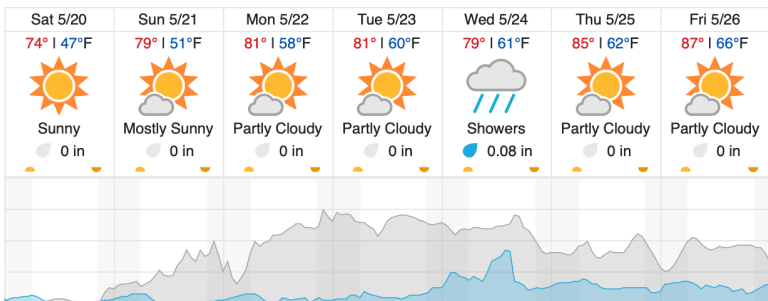

Lawrence, KS (UKFS)