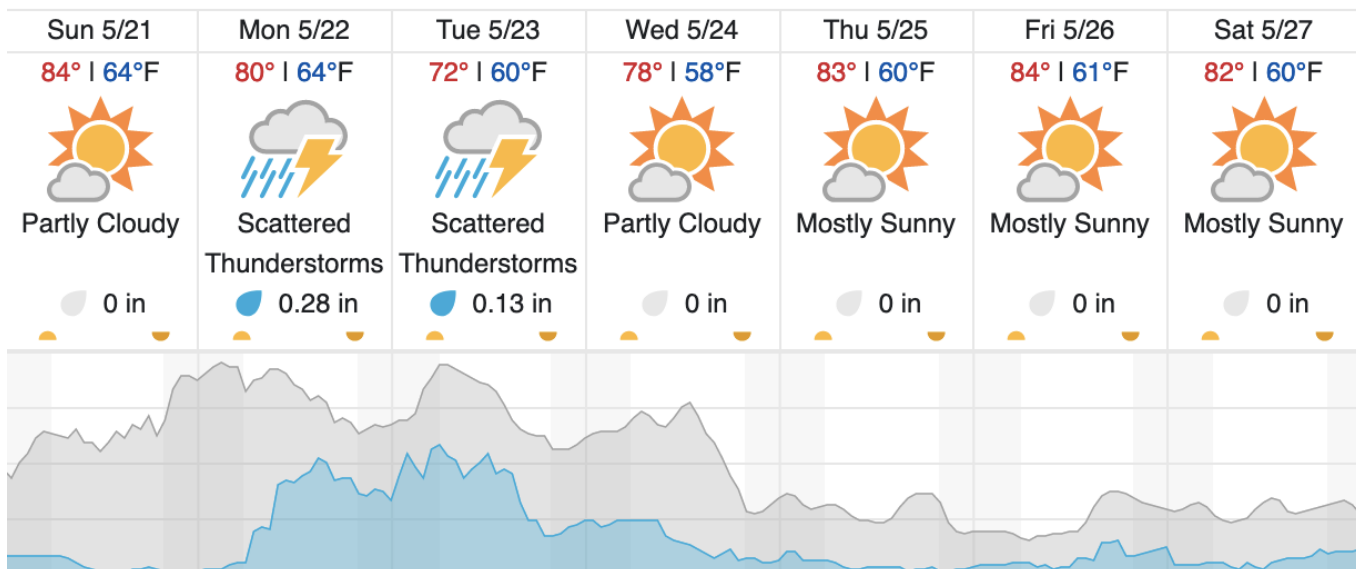

D08 | N08A (D08 Nominal Runway)

1

Flown: 100% (1/1)
Green: 0% (0/1)
Yellow: 100% (1/1)
Red: 0% (0/1)

D08 | TALL (Talladega National Forest)

1	2	3	4	5	6	7	8	9	10	11	12	13	14	15	16	17	18	19	20
21	22	23	24	25	26														

Flown: 0% (0/26)
Green: 0% (0/26)
Yellow: 0% (0/26)
Red: 0% (0/26)

Weather Forecast

Moundville, AL (TALL)