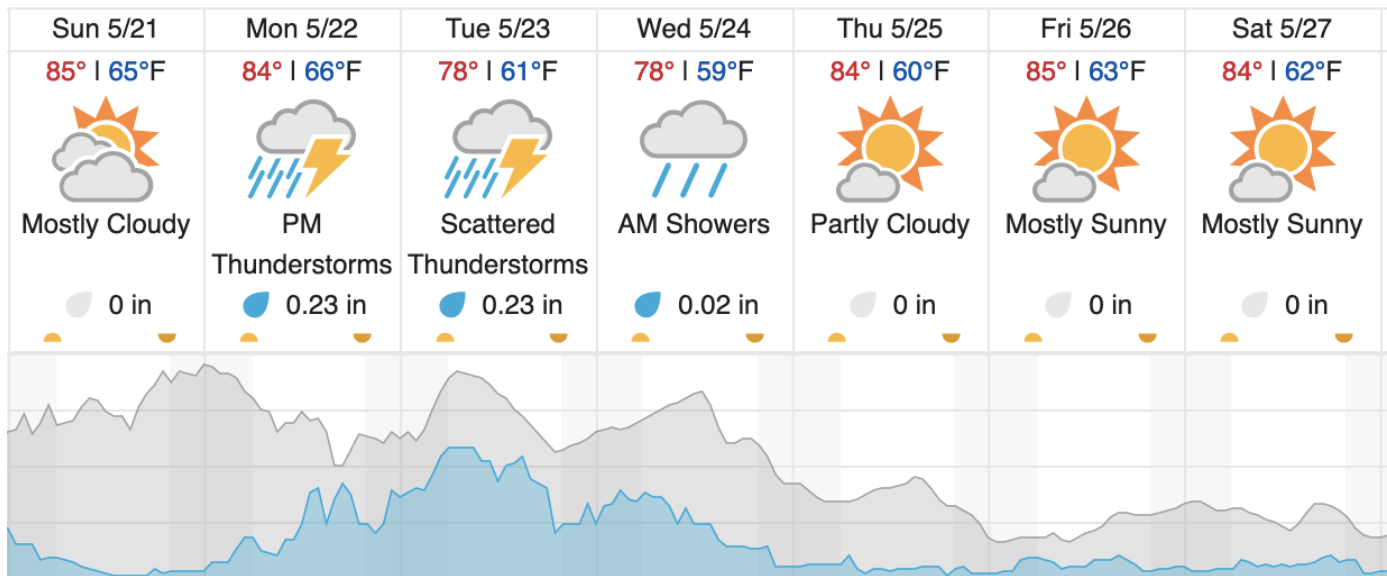

Coffeeville, AL (LENO)

source: wunderground.com

Flight Collection Plan for May 21, 2023

Flyority 1 (*Lines 2-4, 20-26*)

Collection Area: Lenoir Landing (LENO)

Flight Plan Name: D08_LENO_R2_P1_v2_PRM.xml

On-Station Time: 1420 UTC/ 0920 L

Flyority 2

Collection Area: Talladega National Forest (TALL)

Flight Plan Name: D08_TALL_C1_P1_v2_PRM.xml

On-Station Time: 1420 UTC/ 0920 L

Flyority 3

Collection Area: Dead Lake (DELA) – Priority 1 Flight Box

Flight Plan Name: D08_DELA_R1_P1_P2_v2_PRM.xml

On-Station Time: 1420 UTC/ 0920 L

Flyority 4

Collection Area: Dead Lake (DELA) – Priority 2 Flight Box

Flight Plan Name: D08_DELA_R1_P1_P2_v2_PRM.xml

On-Station Time: 1420 UTC/ 0920 L

Crew: Mitch (Lidar), Cam (NIS)