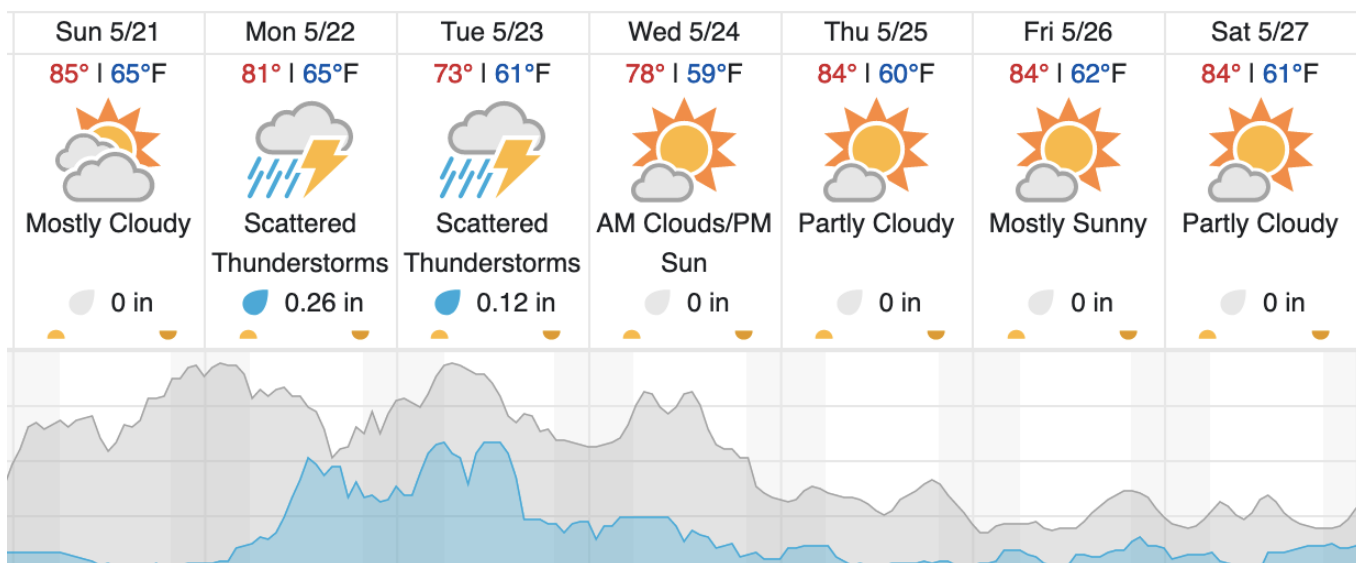

1	2	3	4	5	6	7	8	9	10	11	12	13	14	15	16	17	18	19	20
21	22	23	24	25	26														

Flown: 0% (0/26)
 Green: 0% (0/26)
 Yellow: 0% (0/26)
 Red: 0% (0/26)

Weather Forecast

Moundville, AL (TALL)

Demopolis, AL (DELA)