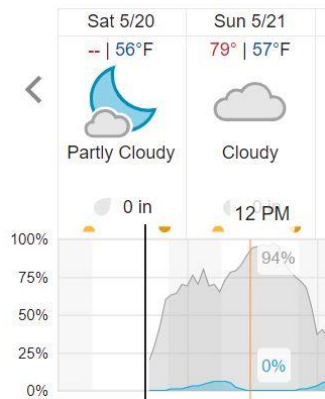

D11 | PRIN (Pringle Creek)

1	2	3	4	5	6	7	8	9	10	11	12	13	14	15	16	17	18	19	20	
21	22	23	24	25	26															

Flown: 100% (26/26)
Green: 0% (0/26)
Yellow: 0% (0/26)
Red: 100% (26/26)

Weather Forecast
Wichita Falls, TX (FBO)

Lawrence, KS (UKFS)