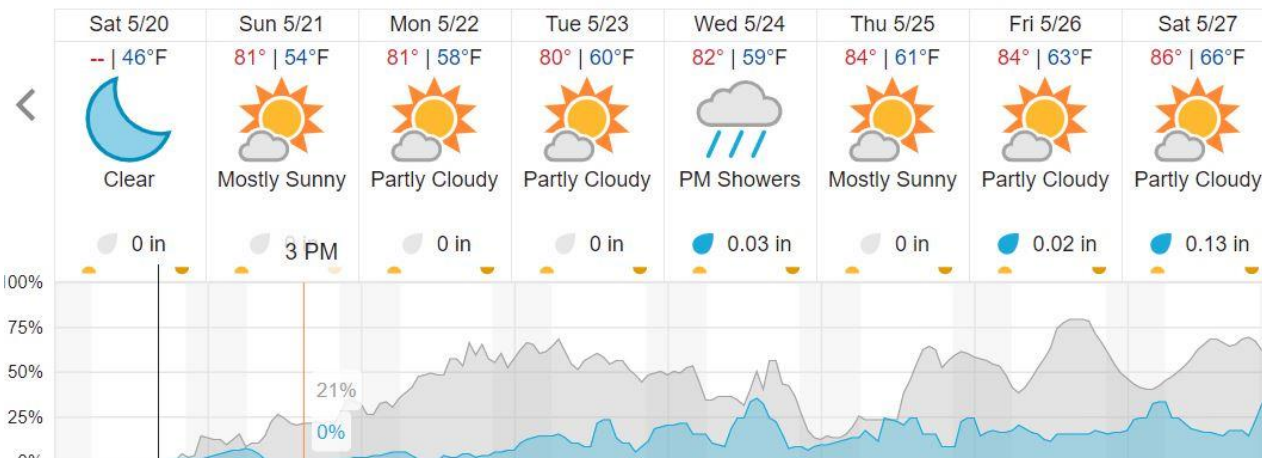

Flown: 100% (26/26)
 Green: 0% (0/26)
 Yellow: 0% (0/26)
 Red: 100% (26/26)

Weather Forecast
 Wichita Falls, TX (FBO)

Lawrence, KS (UKFS)

Manhattan, KS (KONZ, KONA)

Cloud Cover (%) Chance of Precip. (%)

Flight Collection Plan for 21 May 2023