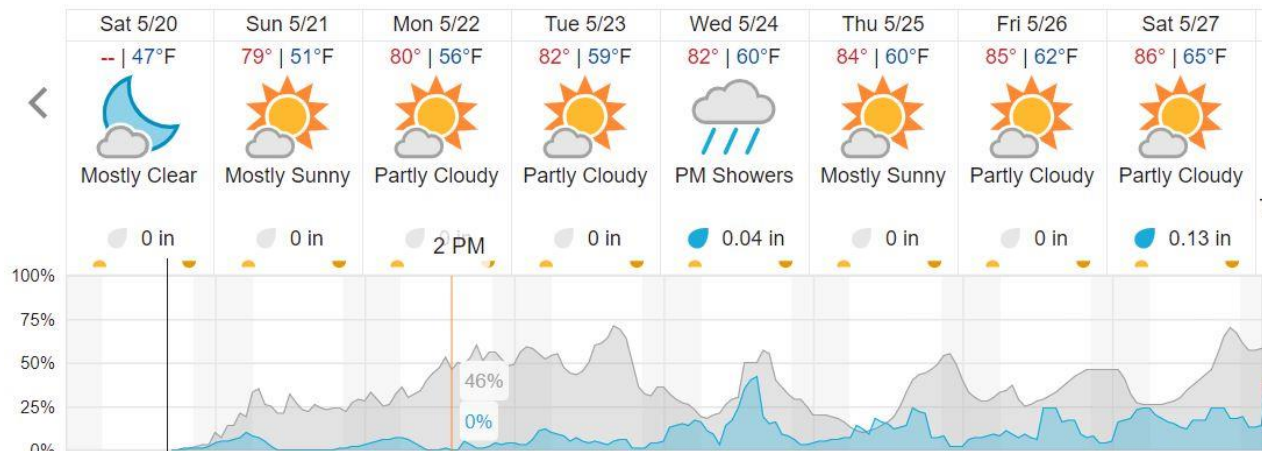

Flown: 100% (26/26)
 Green: 0% (0/26)
 Yellow: 0% (0/26)
 Red: 100% (26/26)

Weather Forecast
 Wichita Falls, TX (FBO)

Lawrence, KS (UKFS)

Manhattan, KS (KONZ, KONA)

Cloud Cover (%) Chance of Precip. (%)

Flight Collection Plan for 21 May 2023