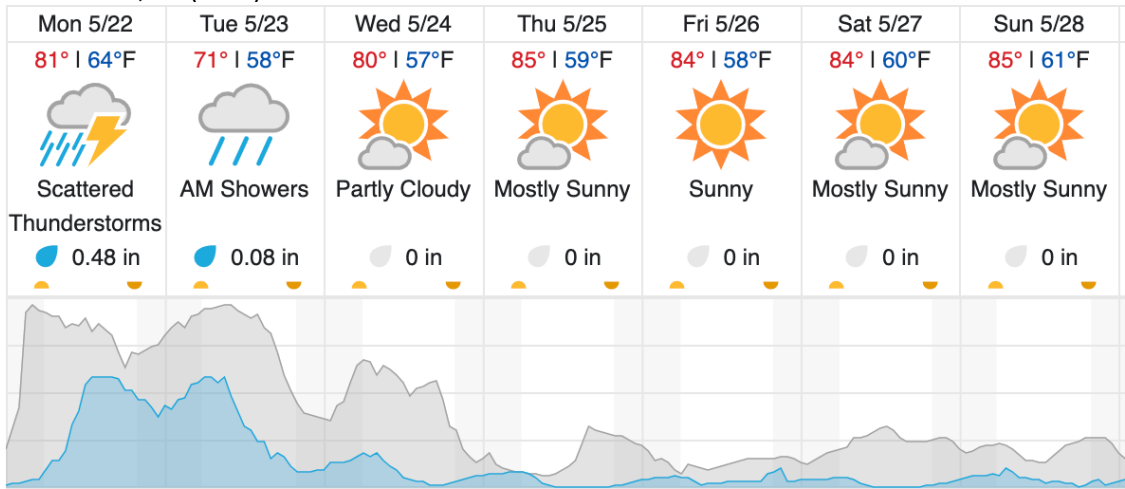

Green: 0% (0/26)

Yellow: 0% (0/26)

Red: 0% (0/26)

D08|LENO (Lenoir Landing)

1	2	3	4	5	6	7	8	9	10	11	12	13	14	15	16	17	18	19	20
21	22	23	24	25	26														

Flown: 65% (17/26)

Green: 65% (17/26)

Yellow: 0% (0/26)

Red: 0% (0/26)

D08|N08A (D08 Nominal Runway)

1

Flown: 100% (1/1)

Green: 0% (0/1)

Yellow: 100% (1/1)
 Red: 0% (0/1)

D08 | TALL (Talladega National Forest)

1	2	3	4	5	6	7	8	9	10	11	12	13	14	15	16	17	18	19	20	
21	22	23	24	25	26															

Flown: 0% (0/26)
 Green: 0% (0/26)
 Yellow: 0% (0/26)
 Red: 0% (0/26)

Weather Forecast

Moundville, AL (TALL)

Demopolis, AL (DELA)

Coffeeville, AL (LENO)

source: wunderground.com

Flight Collection Plan for May 22, 2023