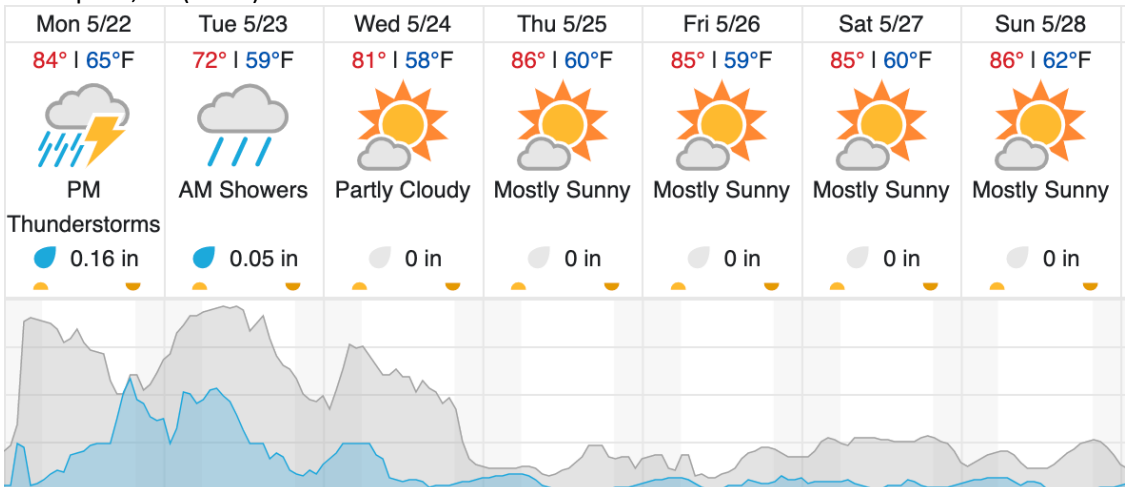

Green: 0% (0/26)

Yellow: 0% (0/26)

Red: 0% (0/26)

D08|LENO (Lenoir Landing)

1	2	3	4	5	6	7	8	9	10	11	12	13	14	15	16	17	18	19	20
21	22	23	24	25	26														

Flown: 65% (17/26)

Green: 65% (17/26)

Yellow: 0% (0/26)

Red: 0% (0/26)

D08|N08A (D08 Nominal Runway)

1

Flown: 100% (1/1)

Green: 0% (0/1)

Yellow: 100% (1/1)
 Red: 0% (0/1)

D08 | TALL (Talladega National Forest)

1	2	3	4	5	6	7	8	9	10	11	12	13	14	15	16	17	18	19	20	
21	22	23	24	25	26															

Flown: 0% (0/26)
 Green: 0% (0/26)
 Yellow: 0% (0/26)
 Red: 0% (0/26)

Weather Forecast

Moundville, AL (TALL)

Demopolis, AL (DELA)

Coffeeville, AL (LENO)

source: wunderground.com

Flight Collection Plan for May 22, 2023