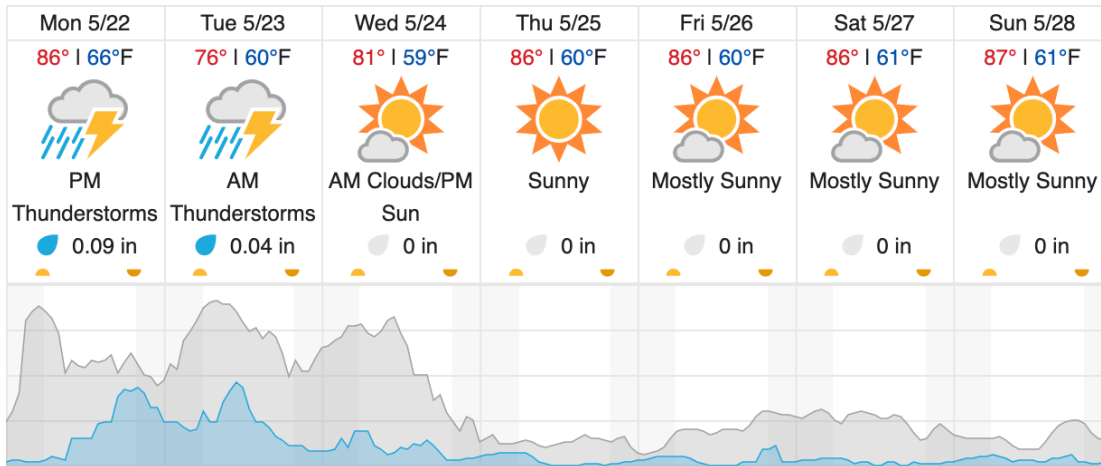

Flown: 0% (0/26)
 Green: 0% (0/26)
 Yellow: 0% (0/26)
 Red: 0% (0/26)

Weather Forecast

Moundville, AL (TALL)

Demopolis, AL (DELA)

Coffeeville, AL (LENO)

source: wunderground.com

Flight Collection Plan for May 22, 2023