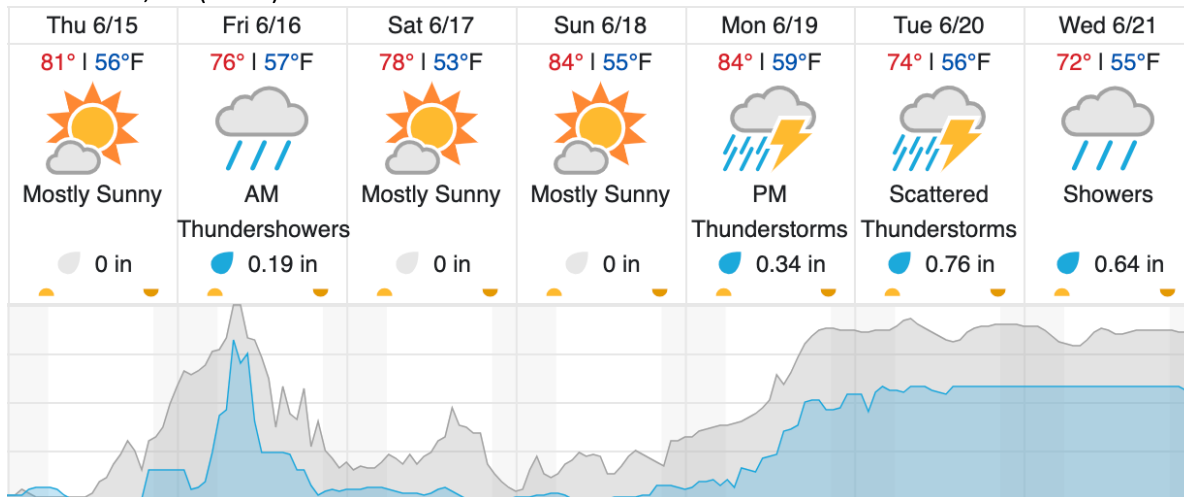

## Weather Forecast

### Front Royal, VA (SCBI)

Annapolis, MD (SERC)

Winchester, VA (BLAN)

source: wunderground.com

**Flight Collection Plan for June 15, 2023**

Flyority 1

Collection Area: Smithsonian Conservation Biology Institute (SCBI)