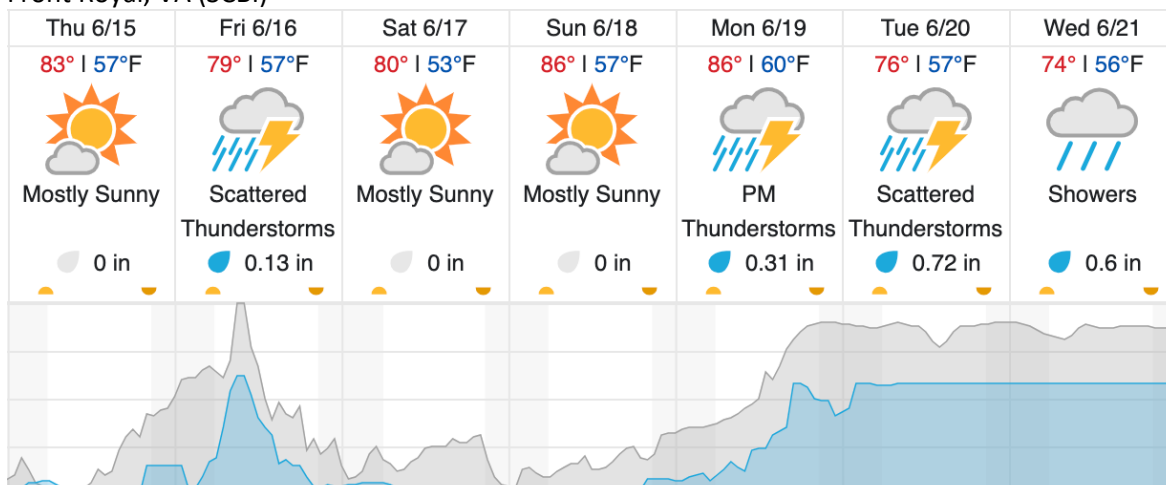

Cumulative Domain Coverage

D02 | BLAN (Blandy Experimental Farm)

2	3	4	5	6	7	8	9	10	11	12	13	14	15	16	17	18	19	20	21	
22	23	24	25	26	27	28	29	30	31	32	33									

Flown: 0% (0/32)

Green: 0% (0/32)

Yellow: 0% (0/32)

Red: 0% (0/32)

D02 | N02B (D02 Nominal Runway)

1

Flown: 100% (1/1)

Green: 0% (0/1)

Yellow: 0% (0/1)

Red: 100% (1/1)

D02 | SCBI (Smithsonian Conservation Biology Institute)

2	3	4	5	6	7	8	9	10	11	12	13	14	15	16	17	18	19	20	21	
22	23	24	25	26	27	28	29	30	31	32										

Flown: 0% (0/31)

Green: 0% (0/31)

Yellow: 0% (0/31)

Red: 0% (0/31)

D02 | SERC (Smithsonian Ecological Research Center)

2	3	4	5	6	7	8	9	10	11	12	13	14	15	16	17	18	19	20	21	
22	23	24	25	26																

Flown: 0% (0/25)

Green: 0% (0/25)

Yellow: 0% (0/25)

Red: 0% (0/25)

D07 | MLBS (Mountain Lake Biological Station)

2	3	4	5	6	7	8	9	10	11	12	13	14	15	16	17	18	19	20	21	
22	23	24	25	26	27	28	29	30	31	32	33	34								

Flown: 100% (33/33)

Green: 97% (32/33)

Yellow: 3% (1/33)

Red: 0% (0/33)

Weather Forecast

Front Royal, VA (SCBI)