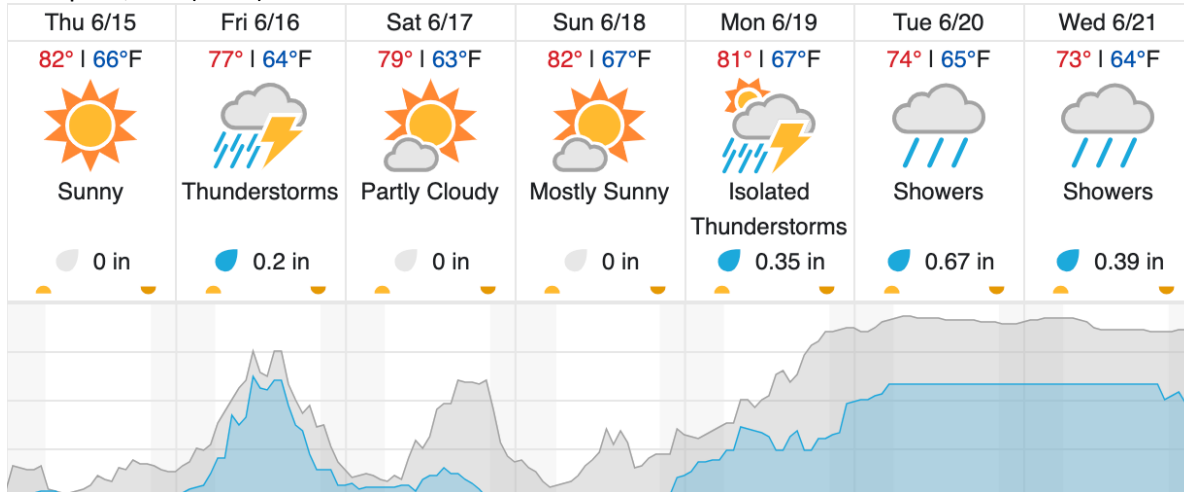

Annapolis, MD (SERC)