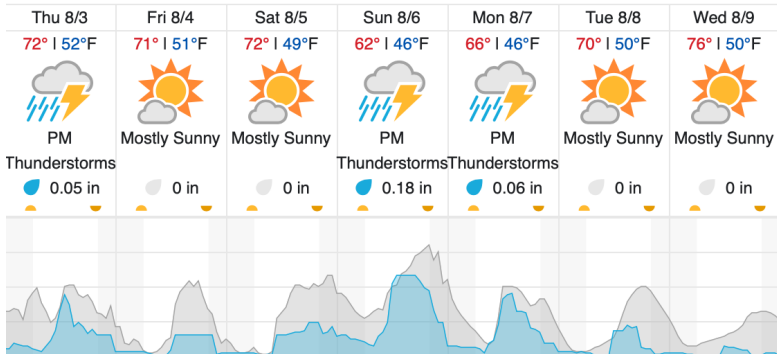

Allenspark, CO (RMNP)