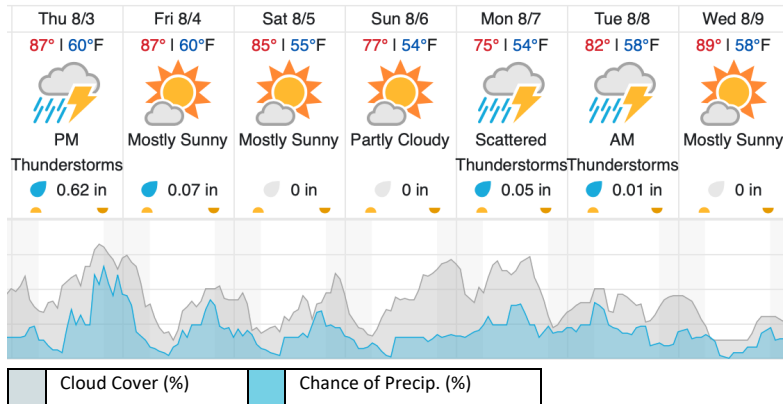

Vernon, CO (ARIK)

source: wunderground.com

Flight Collection Plan for August 3rd 2023

Flyority 1

Collection Area: Niwot Ridge Mountain Research Station (NIWO)

Flight Plan Name: D13_NIWO_C1_P1_v5_Q780

On-Station Time: 15:40 UTC / 09:40 L

Flyority 2

Collection Area: Rocky Mountain National Park (RMNP)

Flight Plan Name: D10_RMNP_R2_P1_v2_Q780

On-Station Time: 15:40 UTC / 09:40 L

Flyority 3

Collection Area: West St. Louis Creek (WLOU)

Flight Plan Name: D13_WLOU_A1_P1_Q780

On-Station Time: 15:40 UTC / 09:40 L

Flyority 4

Collection Area: Arikaree River (ARIK)

Flight Plan Name: D10_ARIK_A1_P2_v3_Q780

On-Station Time: 15:30 UTC / 09:30 L

Crew: Nick (Lidar), Matt (NIS), N/A (Ground)