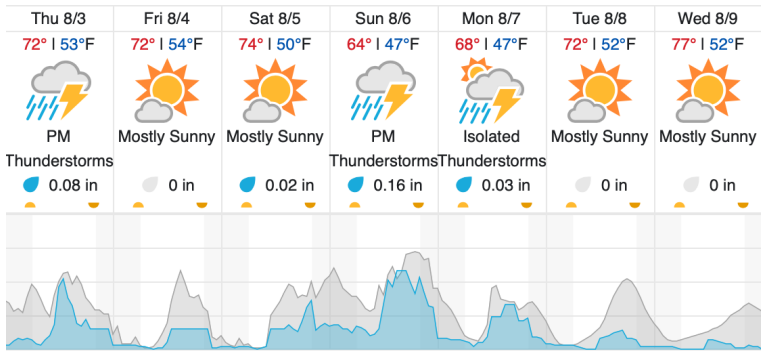

D13 | NIWO (Niwot Ridge Mountain Research Station)

1	2	3	4	5	6	7	8	9	10	11	12	13	14	15	16	17	18	19	20
21	22	23	24	25	26	27	28	29	30	31	32	33	34	35	36	37	38	39	40
41	42	43	44	45	46	47	48	49	50	51	52								

Flown: 4% (2/52)
Green: 0% (0/52)
Yellow: 4% (2/52)
Red: 0% (0/52)

D13 | WLOU (West St. Louis Creek)

1	2	3	4	5	6	7	8	9	10	11	12	13	14

Flown: 0% (0/14)
Green: 0% (0/14)
Yellow: 0% (0/14)
Red: 0% (0/14)

Weather Forecast

Nederland, CO (NIWO)