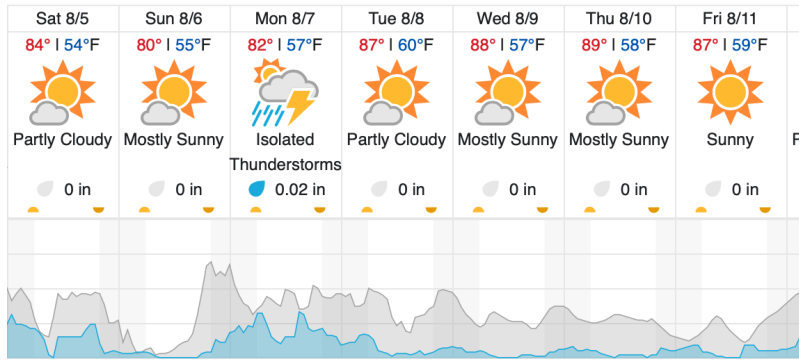

Weather Forecast

Nederland, CO (NIWO)

Allenspark, CO (RMNP)

Fraser, CO (WLOU)

Vernon, CO (ARIK)

Cloud Cover (%)	Chance of Precip. (%)
-----------------	-----------------------

source: wunderground.com

Flight Collection Plan for August 5th 2023