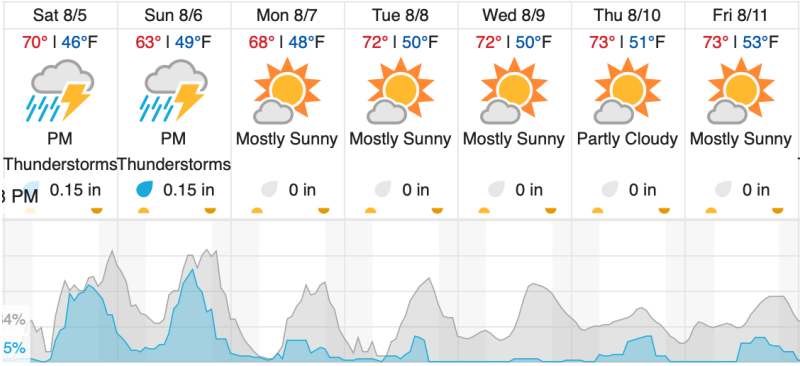

Flown: 4% (2/52)
 Green: 0% (0/52)
 Yellow: 4% (2/52)
 Red: 0% (0/52)

D13 | WLOU (West St. Louis Creek)

1	2	3	4	5	6	7	8	9	10	11	12	13	14
---	---	---	---	---	---	---	---	---	----	----	----	----	----

Flown: 0% (0/14)
 Green: 0% (0/14)
 Yellow: 0% (0/14)
 Red: 0% (0/14)

Weather Forecast

Nederland, CO (NIWO)

Allenspark, CO (RMNP)

Fraser, CO (WLOU)

Vernon, CO (ARIK)

Cloud Cover (%)	Chance of Precip. (%)
-----------------	-----------------------

source: wunderground.com

Flight Collection Plan for August 5th 2023