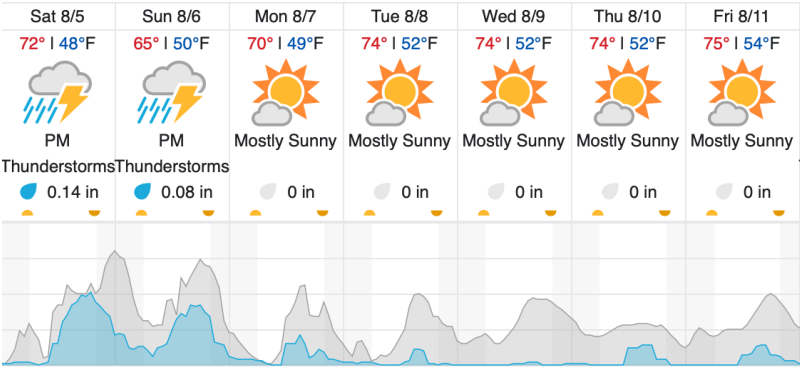

Flown: 4% (2/52)
 Green: 0% (0/52)
 Yellow: 4% (2/52)
 Red: 0% (0/52)

D13 | WLOU (West St. Louis Creek)

1	2	3	4	5	6	7	8	9	10	11	12	13	14
---	---	---	---	---	---	---	---	---	----	----	----	----	----

Flown: 0% (0/14)
 Green: 0% (0/14)
 Yellow: 0% (0/14)
 Red: 0% (0/14)

Weather Forecast

Nederland, CO (NIWO)

Allenspark, CO (RMNP)

Fraser, CO (WLOU)

Vernon, CO (ARIK)

Cloud Cover (%)	Chance of Precip. (%)
-----------------	-----------------------

source: wunderground.com

Flight Collection Plan for August 5th 2023