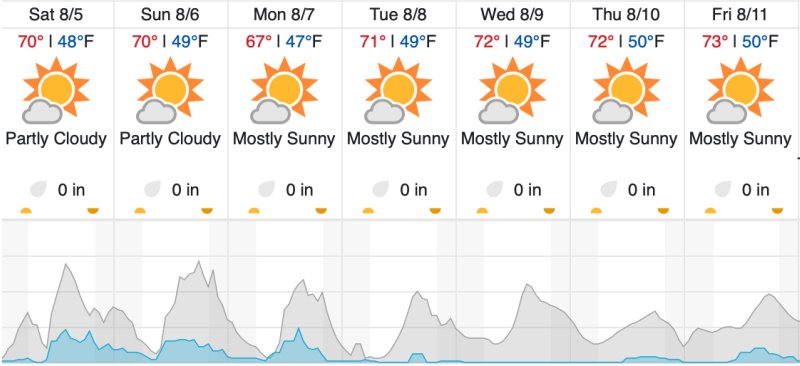

Weather Forecast

Nederland, CO (NIWO)

Allenspark, CO (RMNP)

Fraser, CO (WLOU)

Vernon, CO (ARIK)

Cloud Cover (%)	Chance of Precip. (%)
-----------------	-----------------------

source: wunderground.com

Flight Collection Plan for August 5th 2023