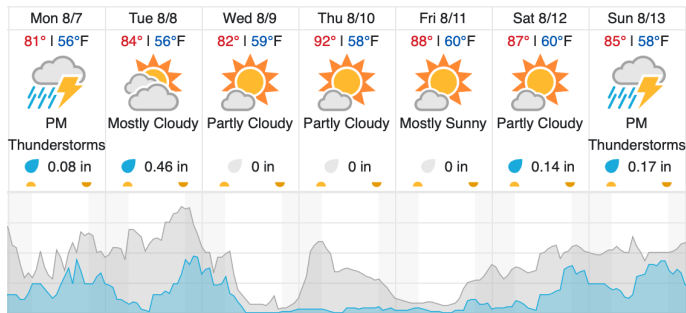

Vernon, CO (ARIK)

Cloud Cover (%)	Chance of Precip. (%)

source: wunderground.com

Flight Collection Plan for August 7th 2023

Flyority 1

Collection Area: Niwot Ridge Mountain Research Station (NIWO)

Flight Plan Name: D13_NIWO_C1_P1_v5_Q780

On-Station Time: 15:40 UTC / 09:40 L

Flyority 2

Collection Area: Rocky Mountain National Park (RMNP)

Flight Plan Name: D10_RMNP_R2_P1_v2_Q780

On-Station Time: 15:40 UTC / 09:40 L

Flyority 3

Collection Area: West St. Louis Creek (WLOU)

Flight Plan Name: D13_WLOU_A1_P1_Q780

On-Station Time: 15:40 UTC / 09:40 L

Flyority 4

Collection Area: Arikaree River (ARIK)

Flight Plan Name: D10_ARIK_A1_P2_v3_Q780

On-Station Time: 15:30 UTC / 09:30 L

Crew: Nick (Lidar), Matt (NIS), N/A (Ground)