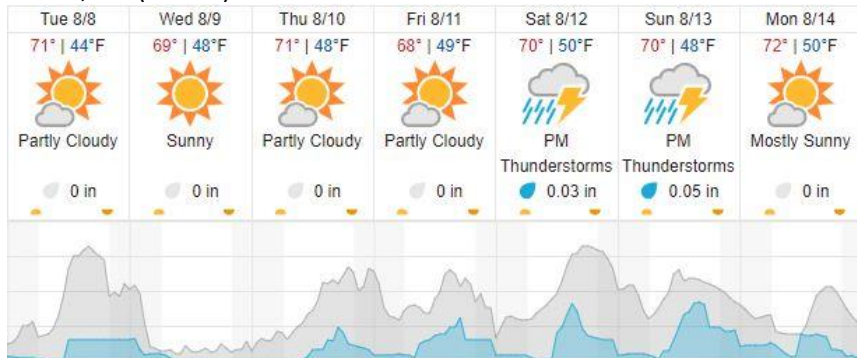

Yellow: 0% (0/14)

Red: 0% (0/14)

Weather Forecast

Nederland, CO (NIWO)

Allenspark, CO (RMNP)

Fraser, CO (WLOU)

Vernon, CO (ARIK)

source: wunderground.com