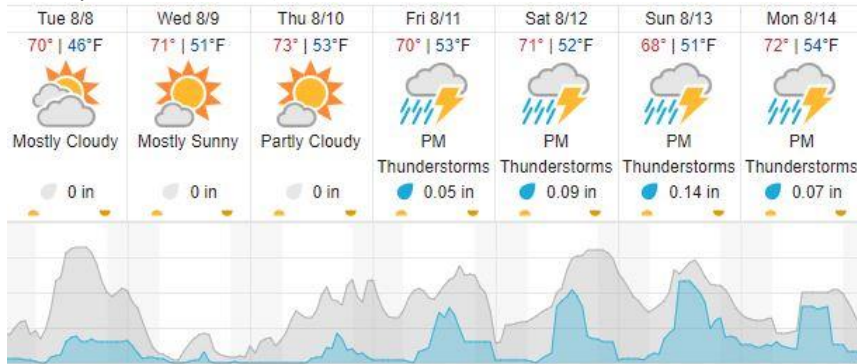

Yellow: 0% (0/14)

Red: 0% (0/14)

Weather Forecast

Nederland, CO (NIWO)

Allenspark, CO (RMNP)

Fraser, CO (WLOU)

Vernon, CO (ARIK)

source: wunderground.com