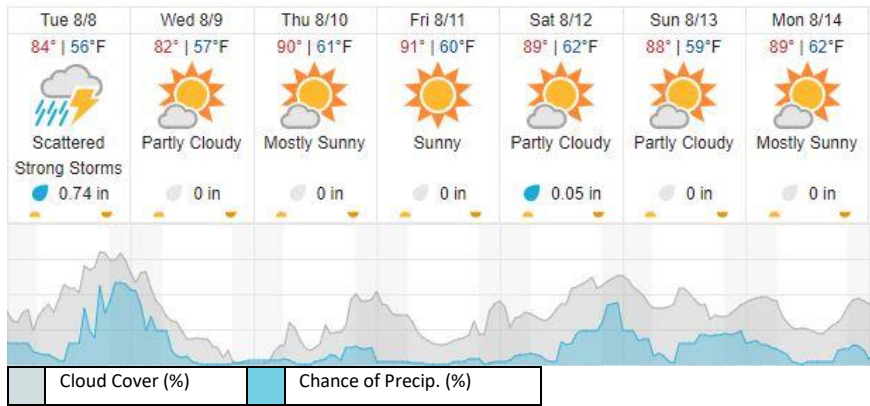

Yellow: 0% (0/14)

Red: 0% (0/14)

Weather Forecast

Nederland, CO (NIWO)

Allenspark, CO (RMNP)

Fraser, CO (WLOU)

Vernon, CO (ARIK)

source: wunderground.com