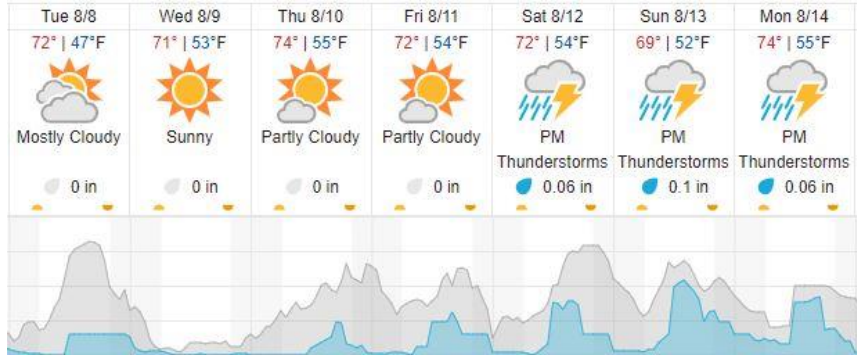

D13 | WLOU (West St. Louis Creek)

1	2	3	4	5	6	7	8	9	10	11	12	13	14

Flown: 0% (0/14)

Green: 0% (0/14)

Yellow: 0% (0/14)

Red: 0% (0/14)

Weather Forecast

Nederland, CO (NIWO)